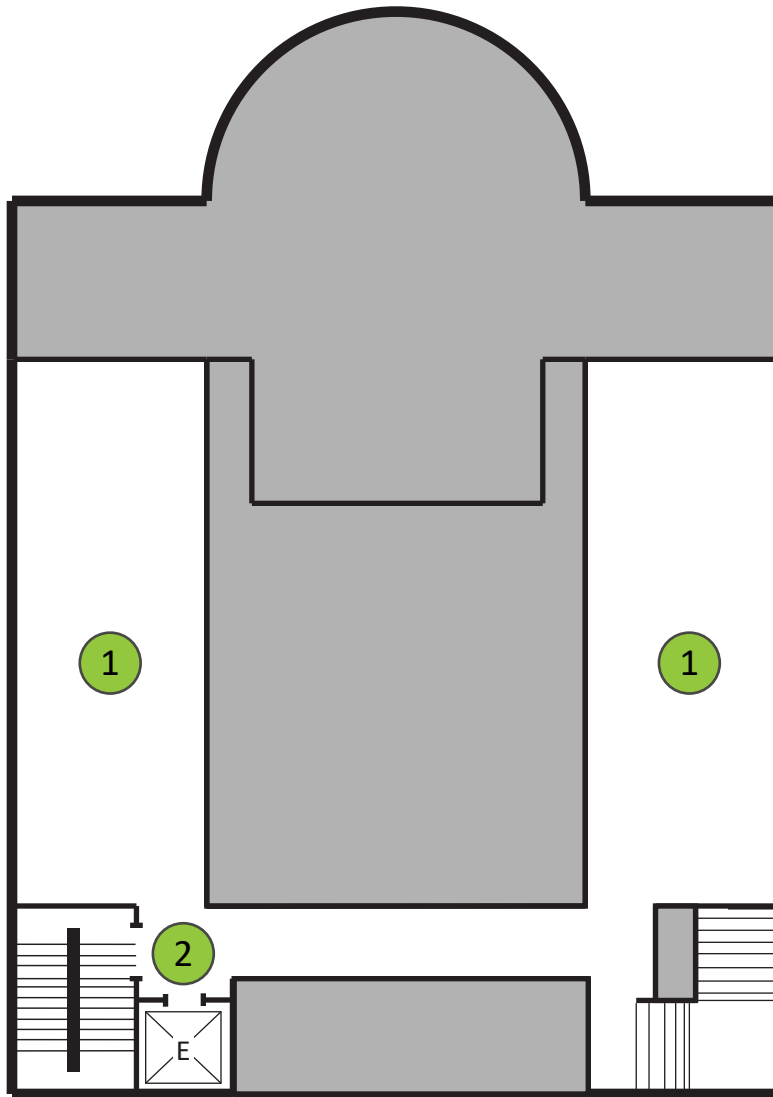

RAUNER FLOOR GUIDE

MEZZANINE LEVEL

N. Main Street

The Green

① Class of 1965 Galleries

② Elevator