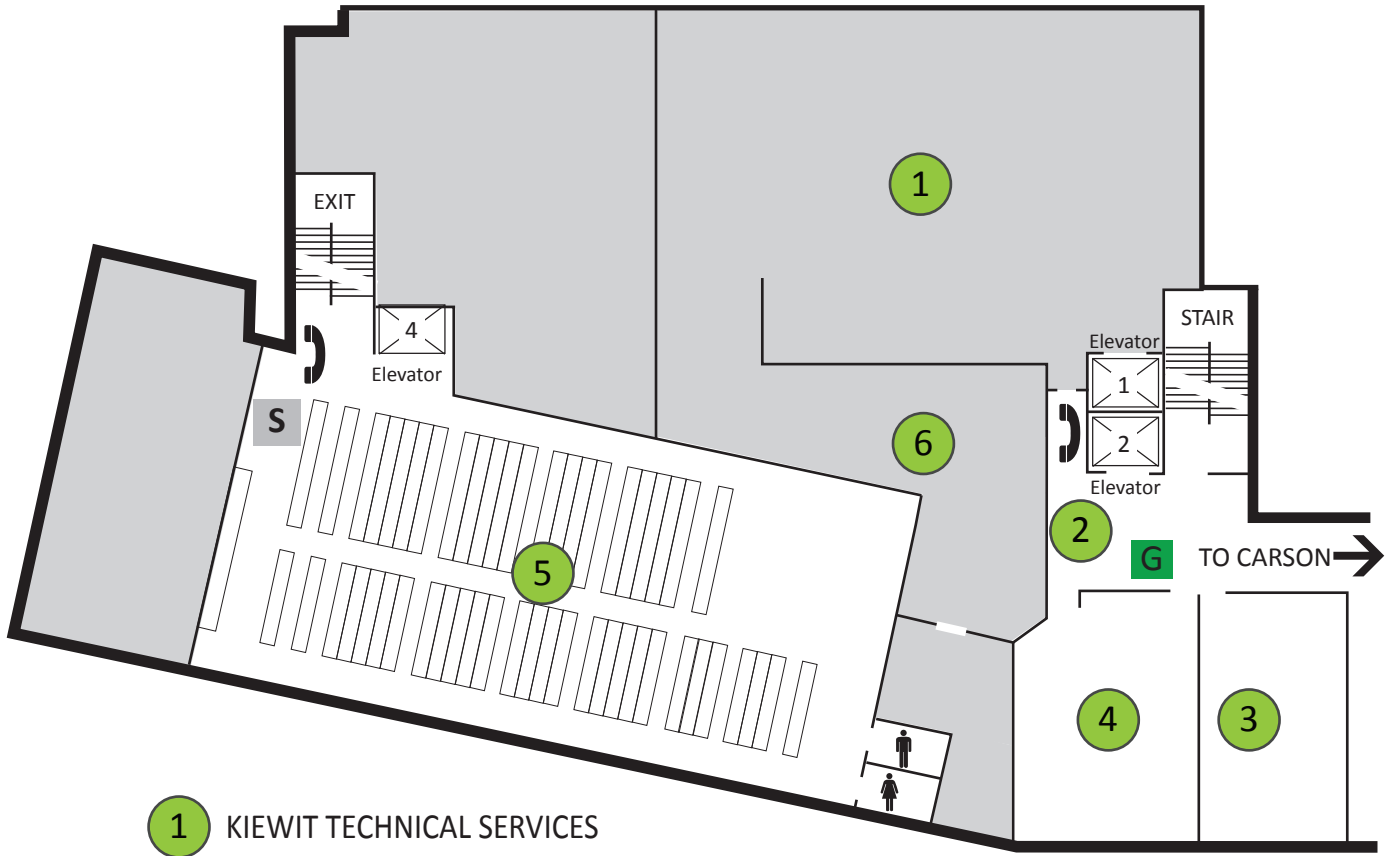

BERRY FLOOR GUIDE

LOWER LEVEL

- 1 KIEWIT TECHNICAL SERVICES
- 2 GREENPRINT
- 3 CARSON ROOM L01 } Access via elevator 2,
Carson Stairs
- 4 CARSON ROOM L02 }
- 5 COLLECTIONS
- 6 DATA/VIDEO NETWORK OPERATIONS

- S Scanner
- Phone
- Restrooms
- Non-Public Areas
- G Greenprint

CROSS-SECTION