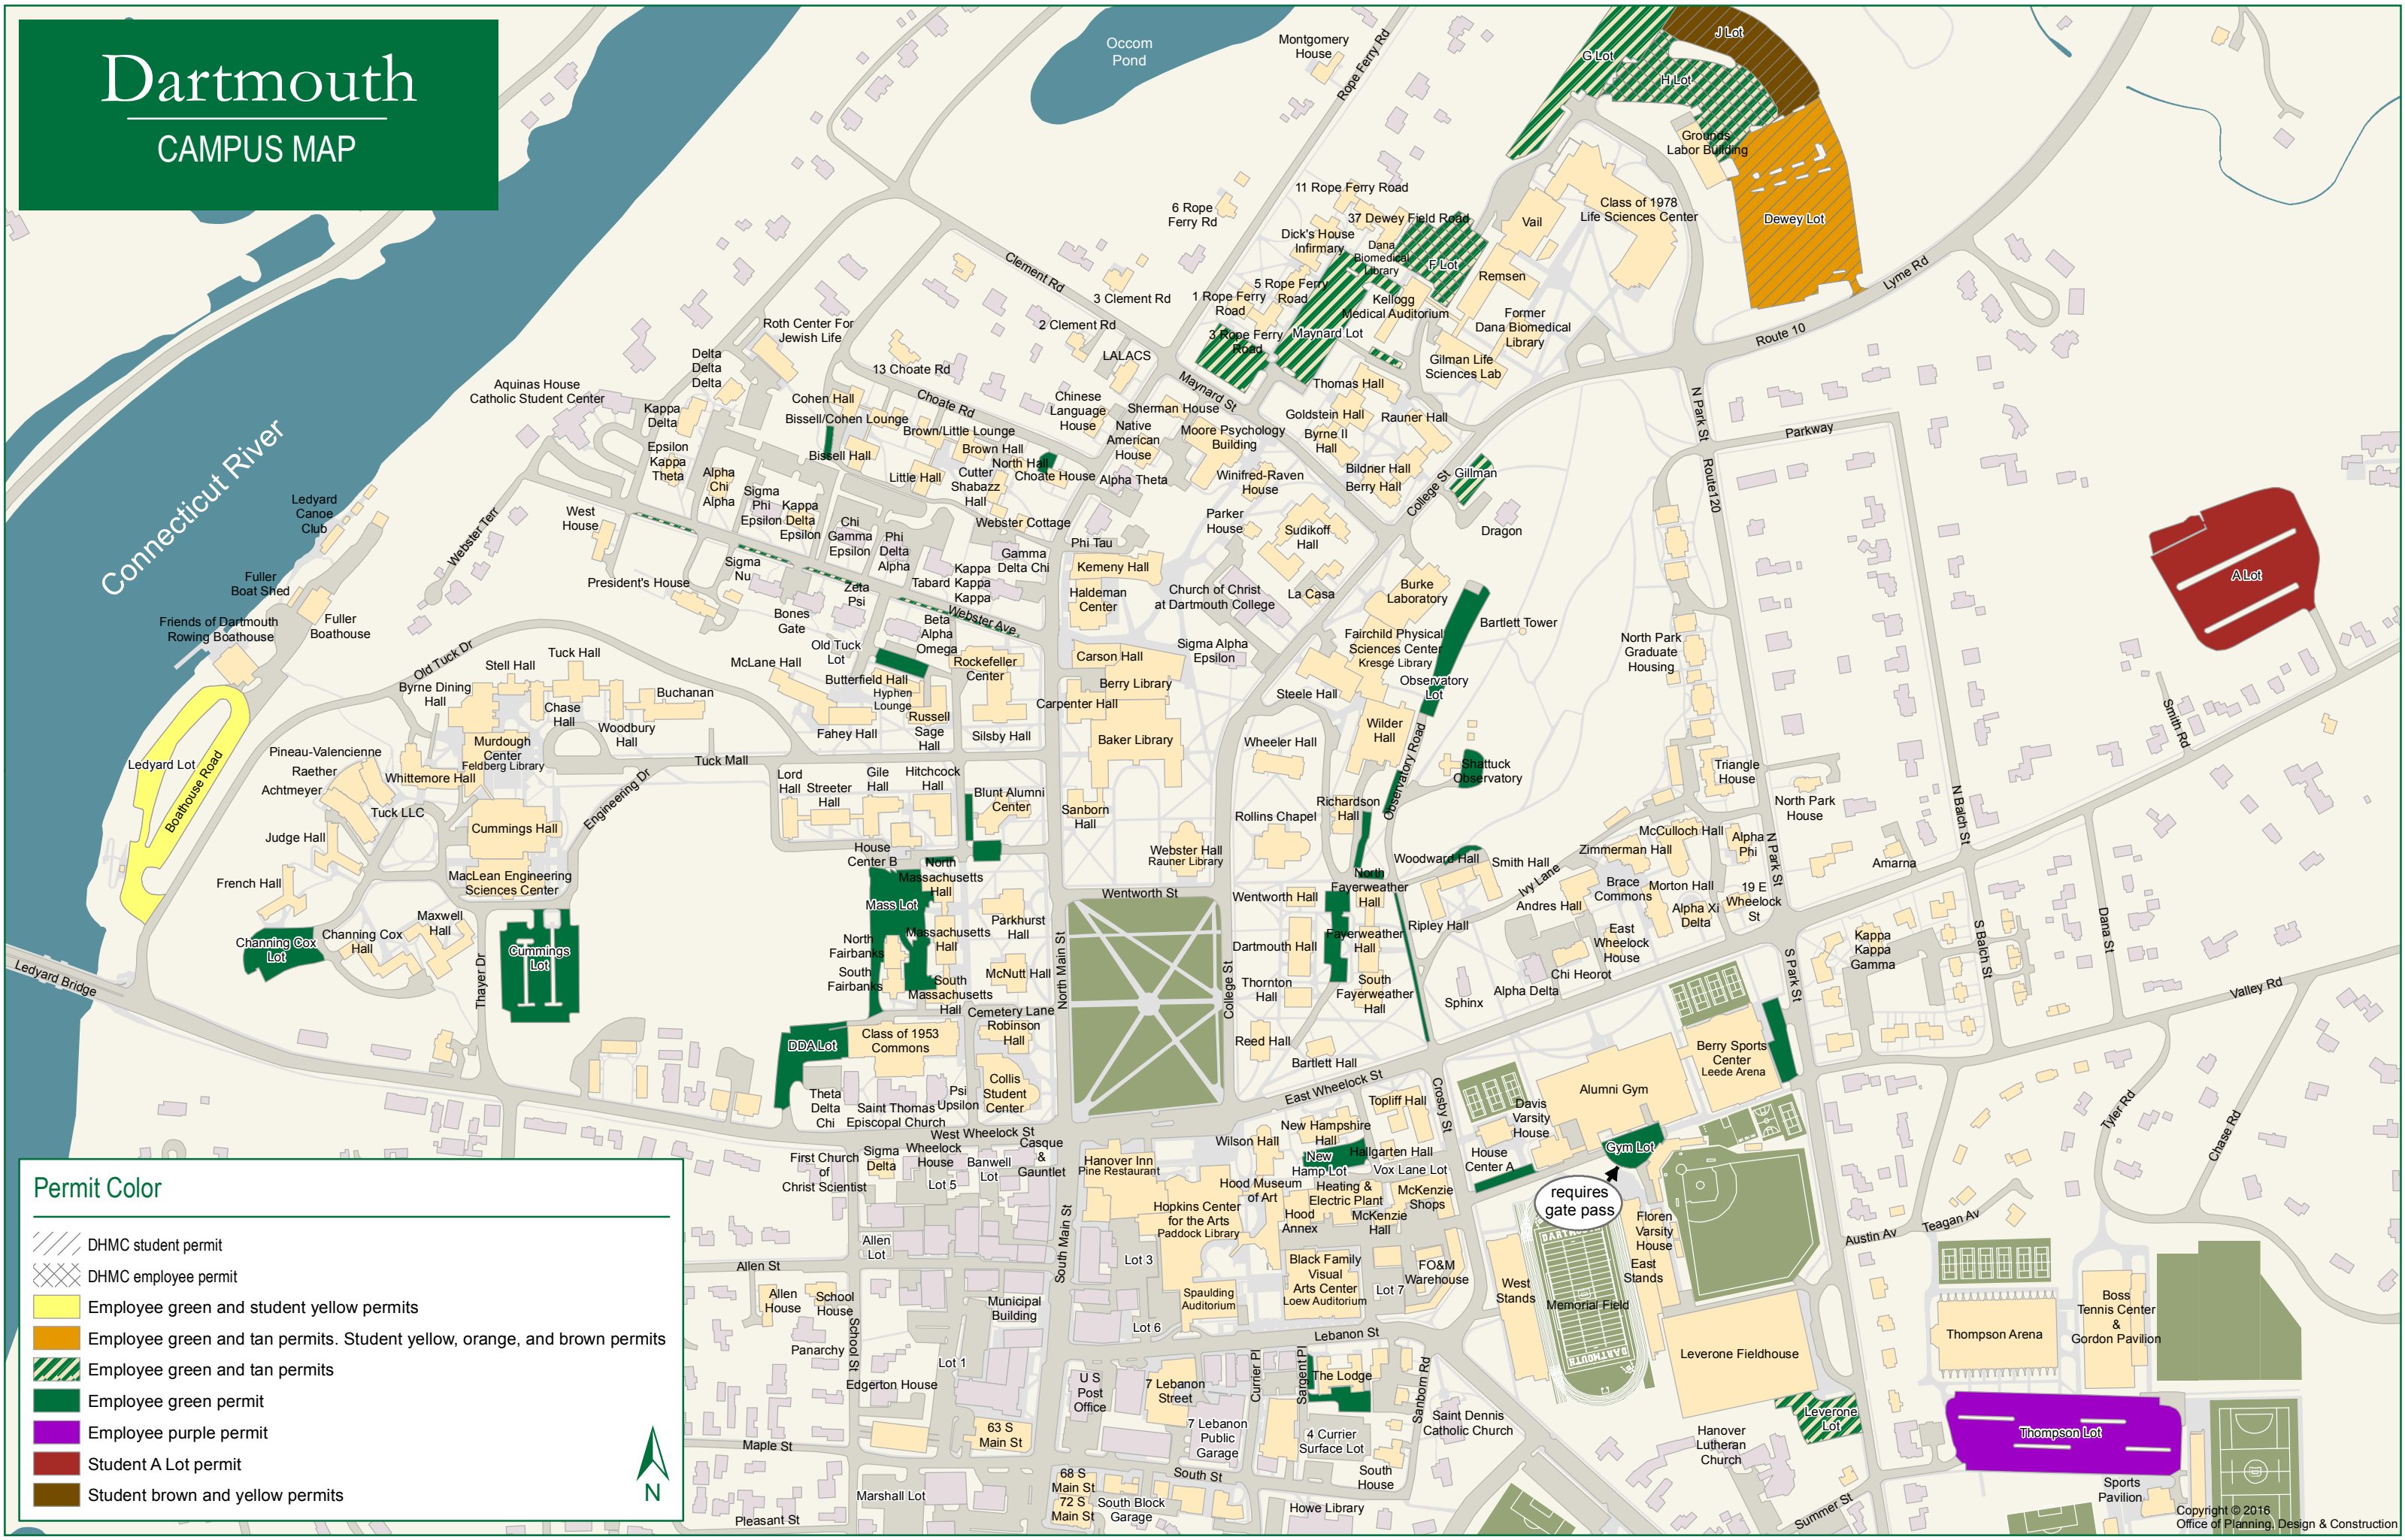

# Dartmouth

## CAMPUS MAP

**Permit Color**

-  DHMC student permit
-  DHMC employee permit
-  Employee green and student yellow permits
-  Employee green and tan permits. Student yellow, orange, and brown permits
-  Employee green and tan permits
-  Employee green permit
-  Employee purple permit
-  Student A Lot permit
-  Student brown and yellow permits