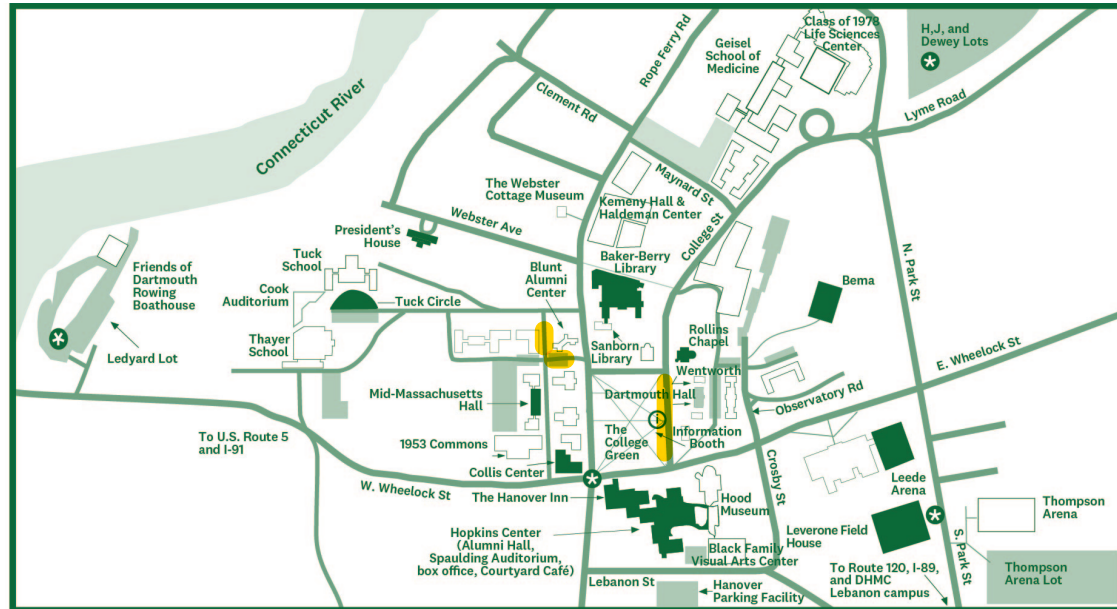

COMMENCEMENT WEEKEND MAP

-  Sites of Commencement Events and Activities
-  Parking Areas
-  Accessible Parking
-  Other College Buildings
-  Commencement Sunday Shuttle Stop

A full Campus Map, which includes information on accessible parking, entrances, and restrooms, is available online at www.dartmouth.edu/~maps/.

*We recommend that you take advantage of the H, J and Dewey lots and Thompson Arena parking areas for Accessible parking. Both of these stops are on the shuttle route and are serviced by accessible shuttles.

- * Shuttles will run between 6:00 am and 2:00 pm on Commencement Sunday.
- * An east bound shuttle will stop in between the Hanover Inn and the Hopkins Center and a west bound shuttle will stop on the corner of College and Wheelock Streets.
- * Pick up locations will be provided in the Dewey, Thompson, and Ledyard parking lots.
- * The shuttle route will travel along Park and Wheelock Streets.
- * Due to the academic processional moving from Leede Arena down Wheelock Street and on to the Green, the shuttle travel will be interrupted between 9:20 am and 10:00 am.