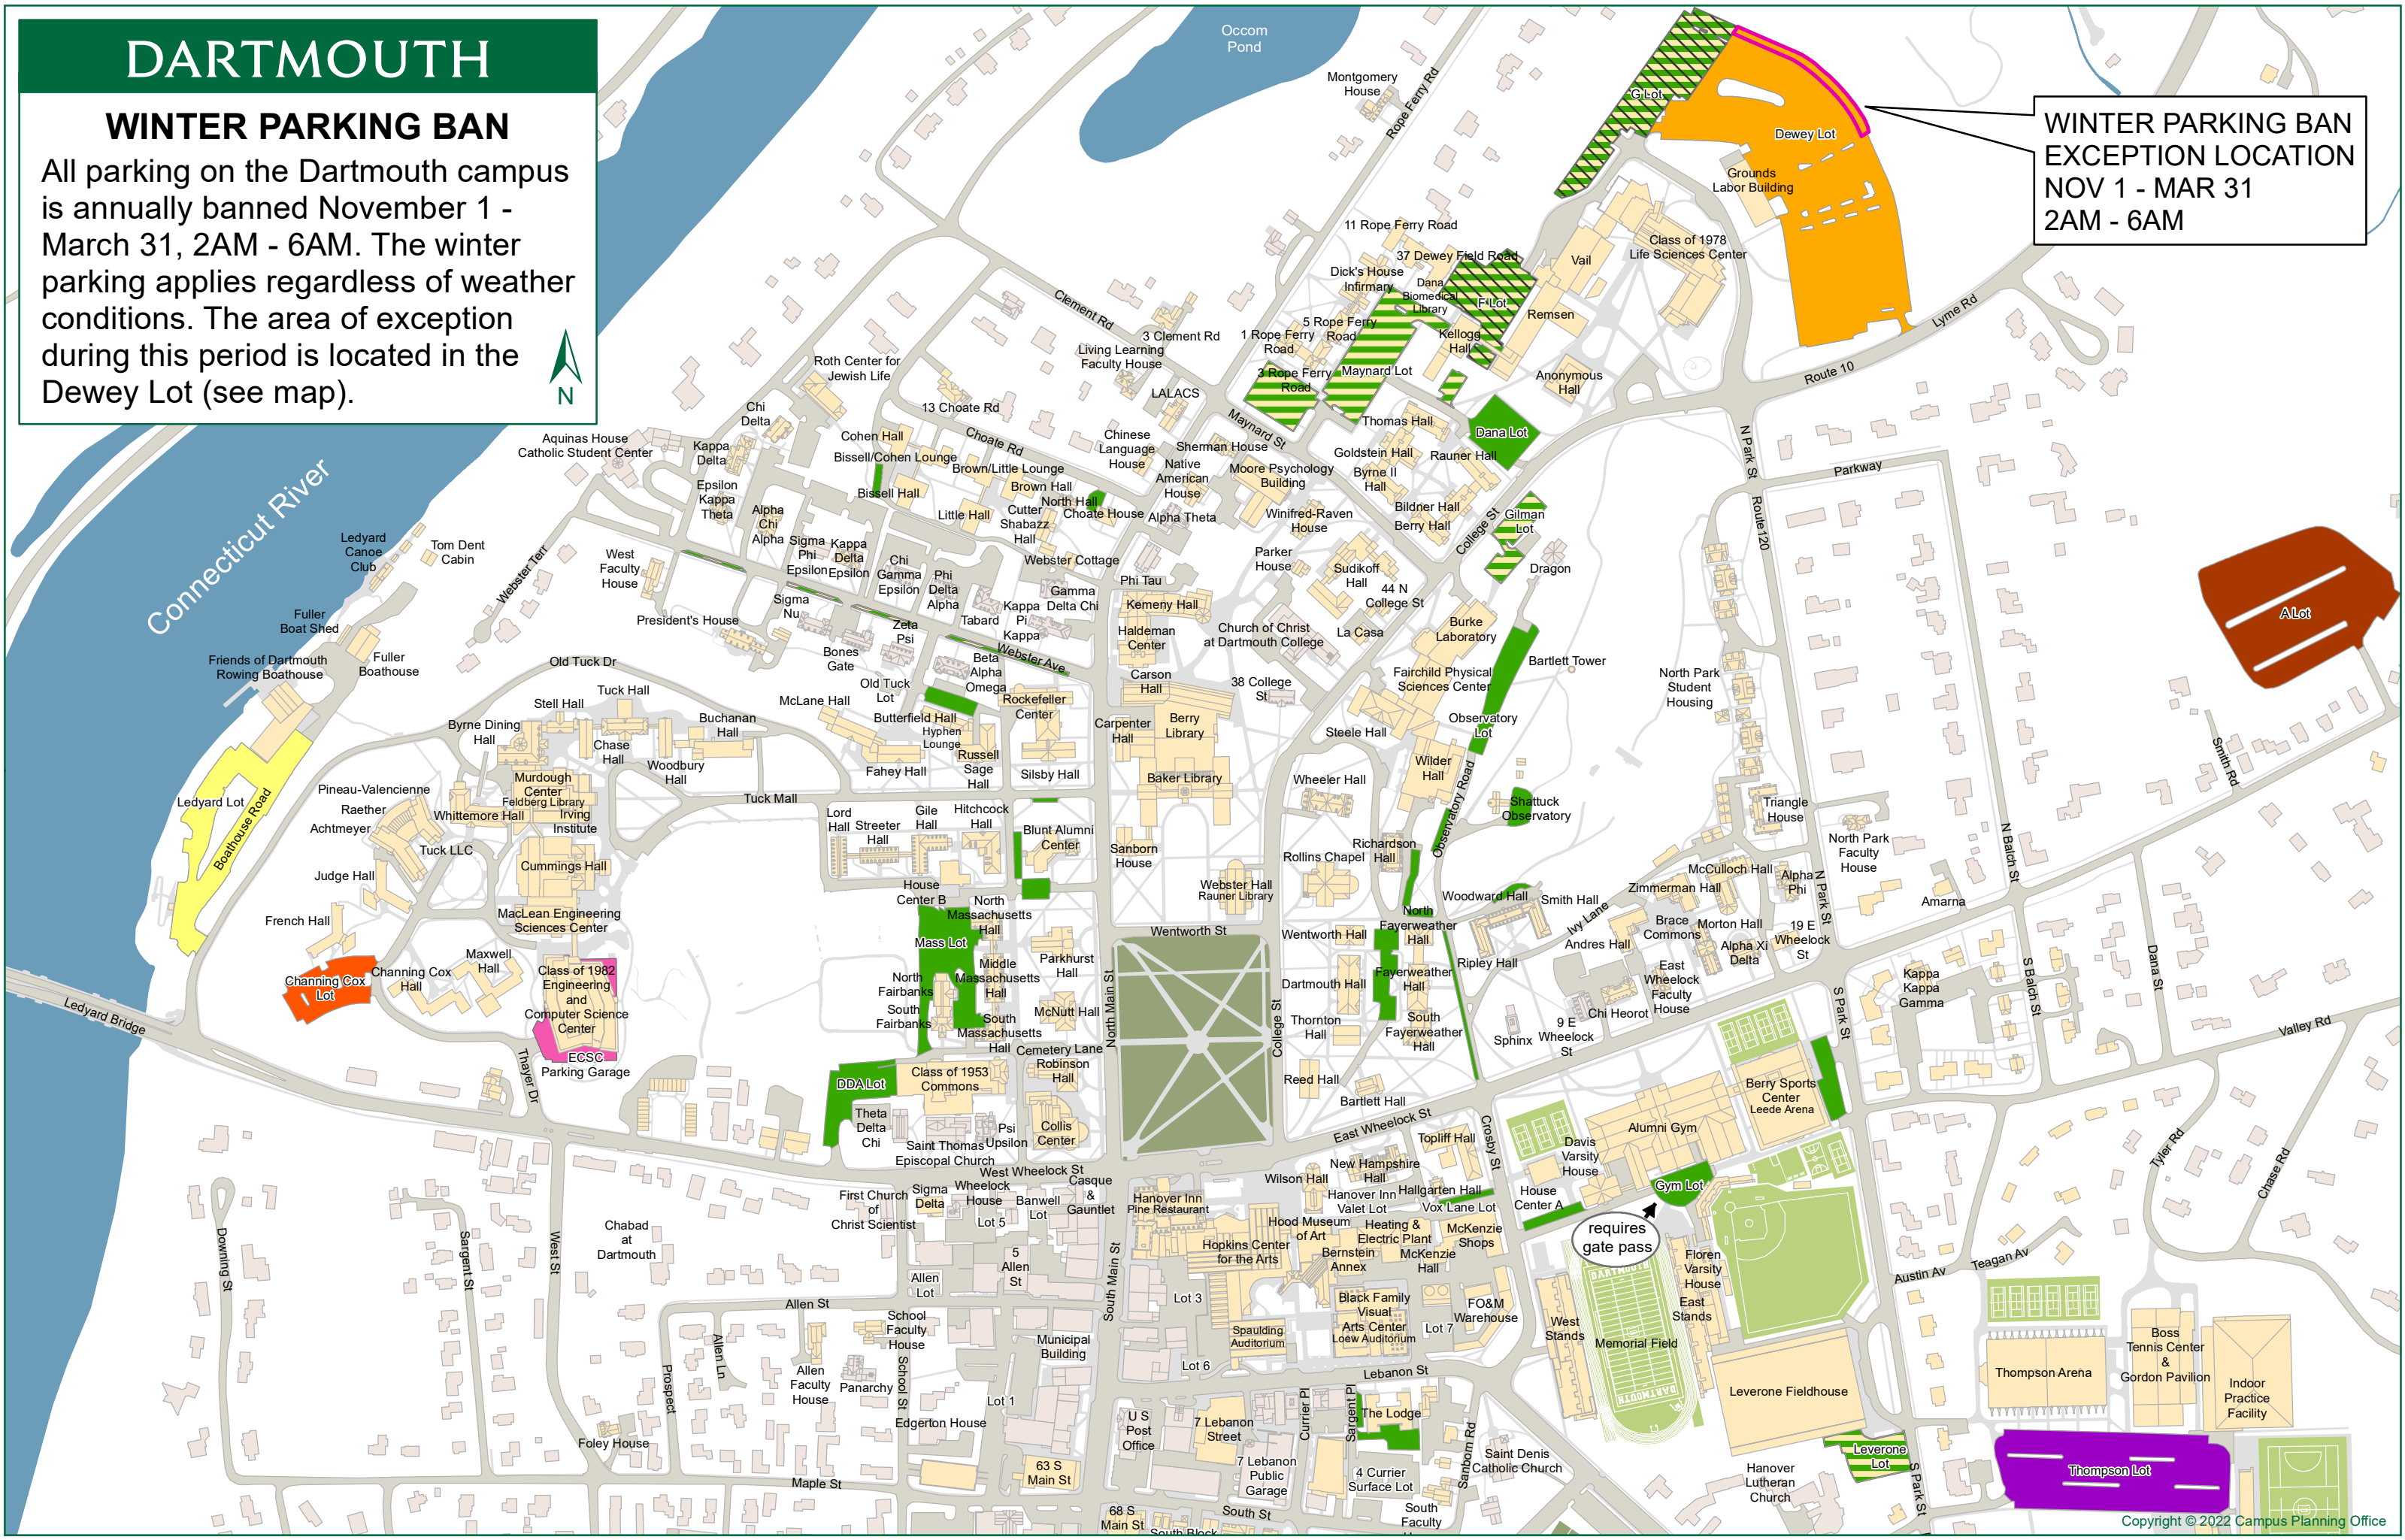

## WINTER PARKING BAN

All parking on the Dartmouth campus is annually banned November 1 - March 31, 2AM - 6AM. The winter parking applies regardless of weather conditions. The area of exception during this period is located in the Dewey Lot (see map).

WINTER PARKING BAN  
EXCEPTION LOCATION  
NOV 1 - MAR 31  
2AM - 6AM

requires gate pass