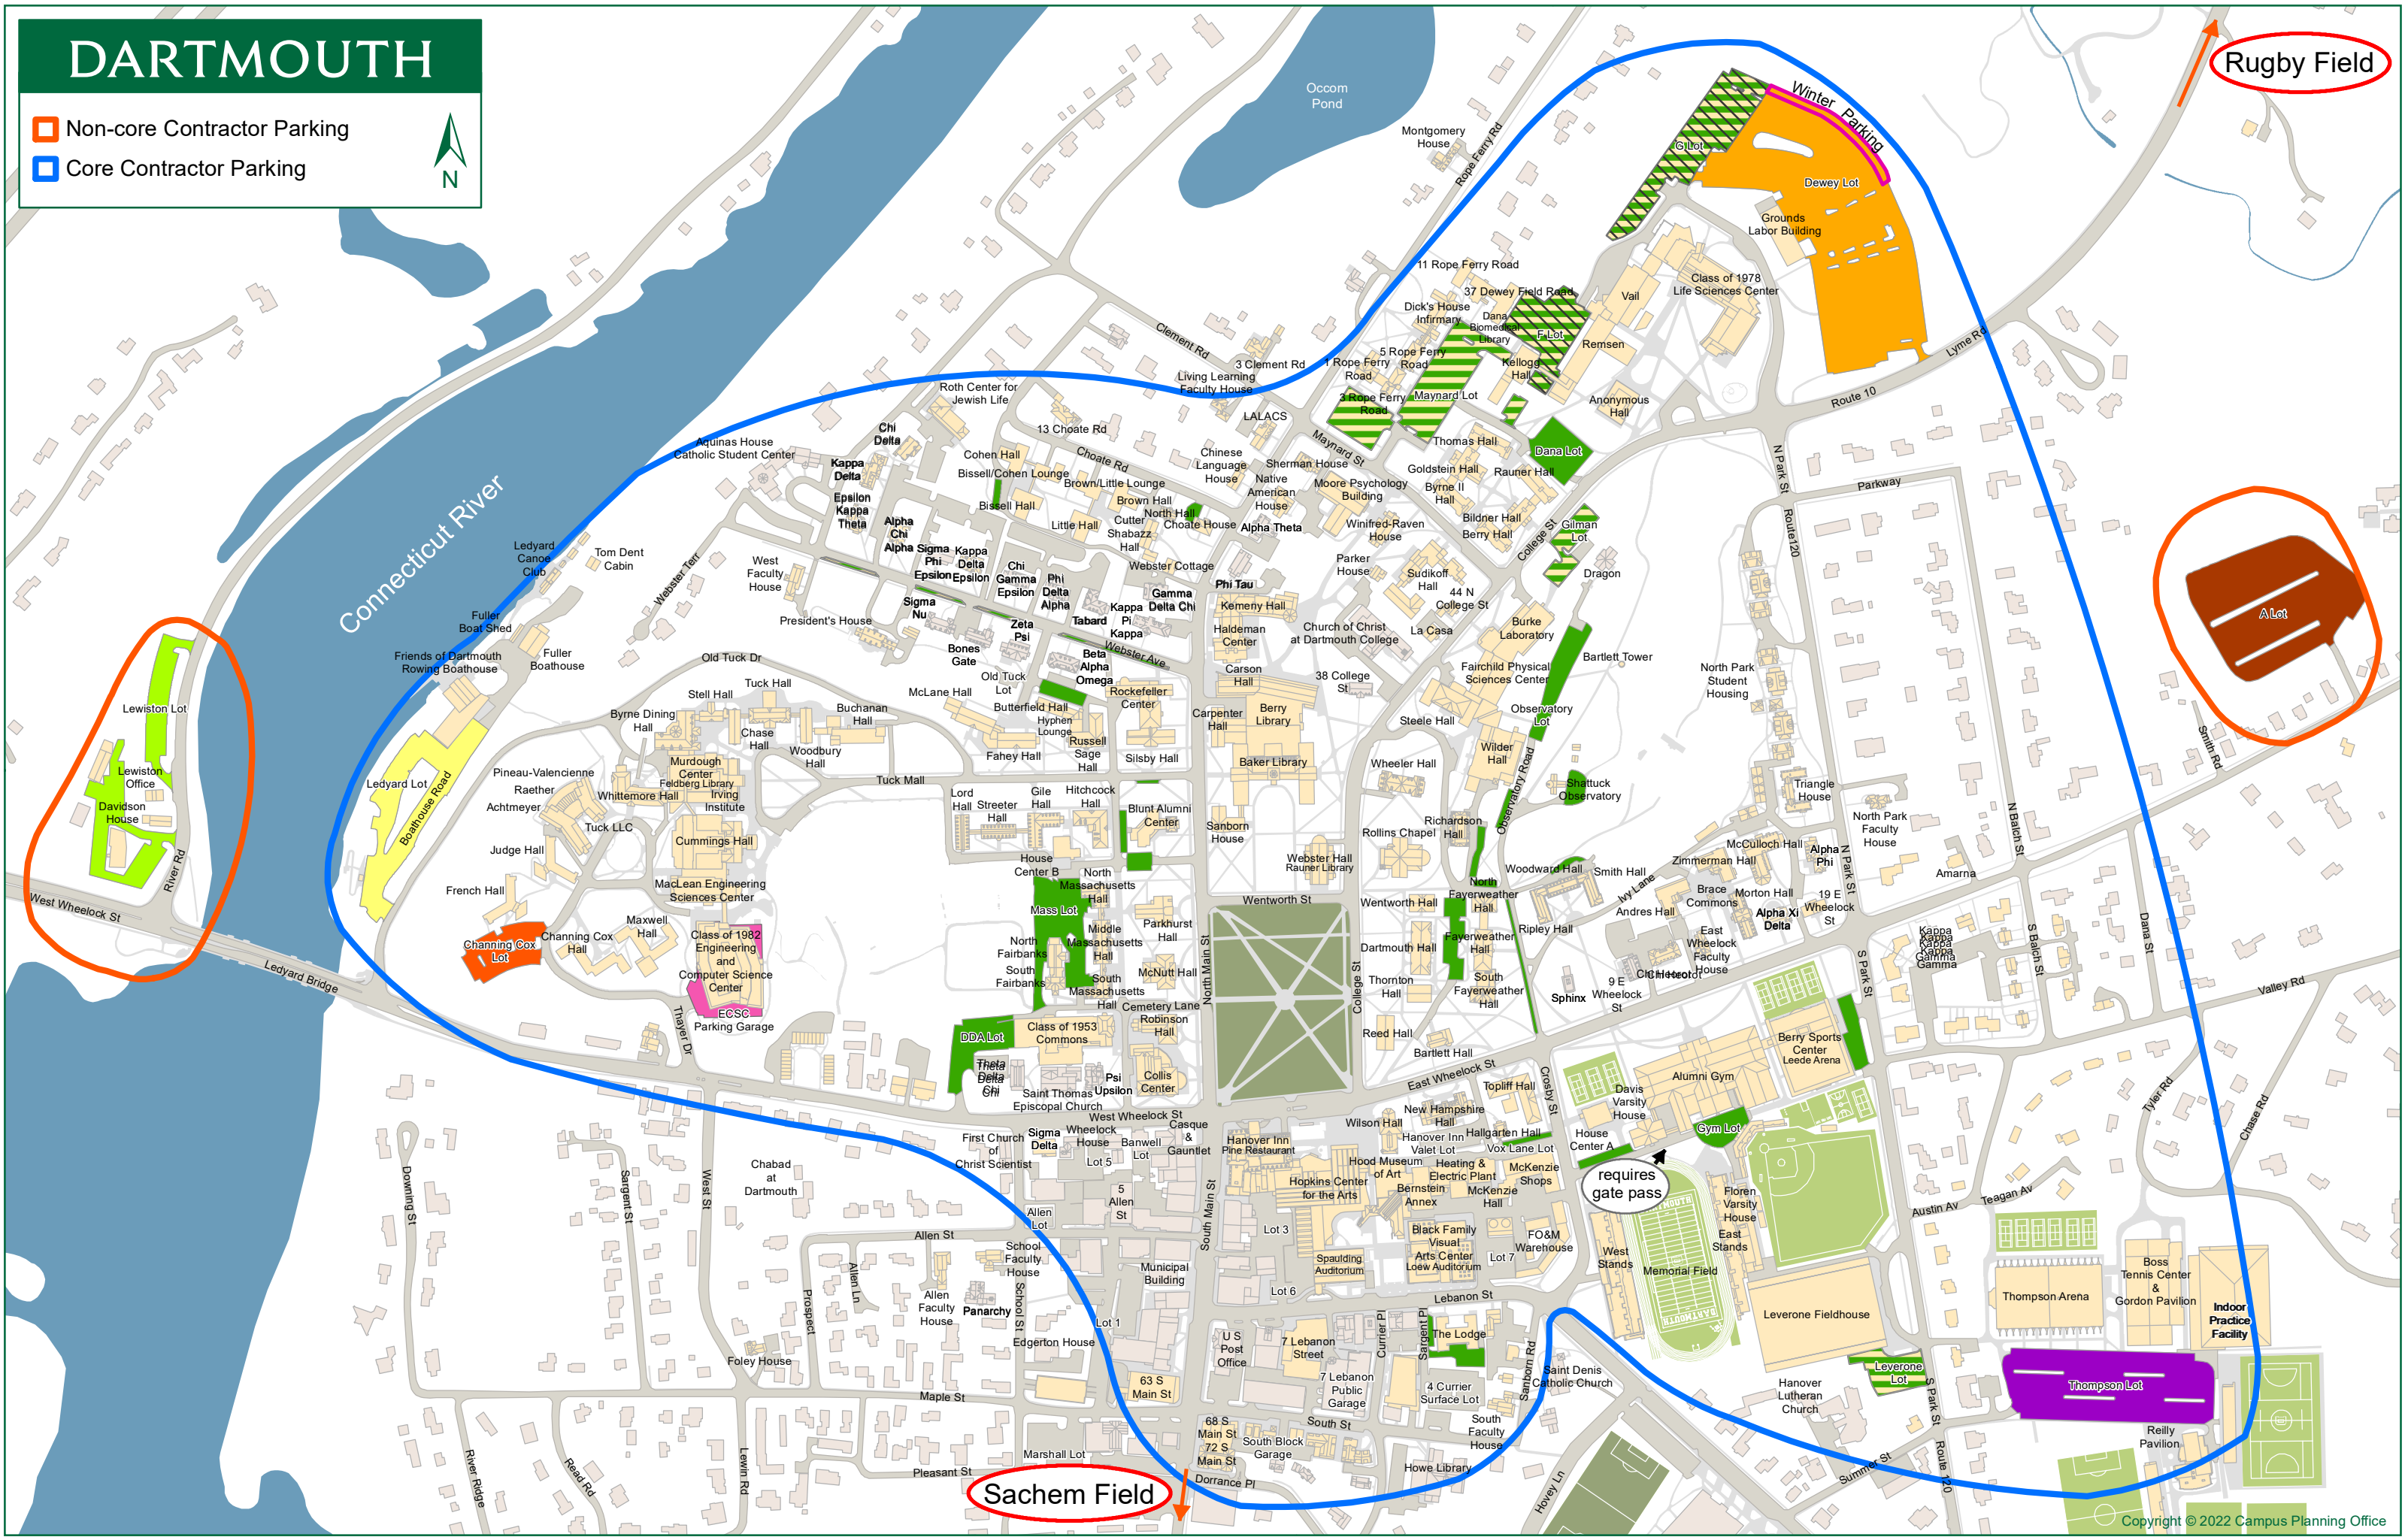

# DARTMOUTH

- Non-core Contractor Parking
- Core Contractor Parking

Rugby Field

Sachem Field

requires gate pass