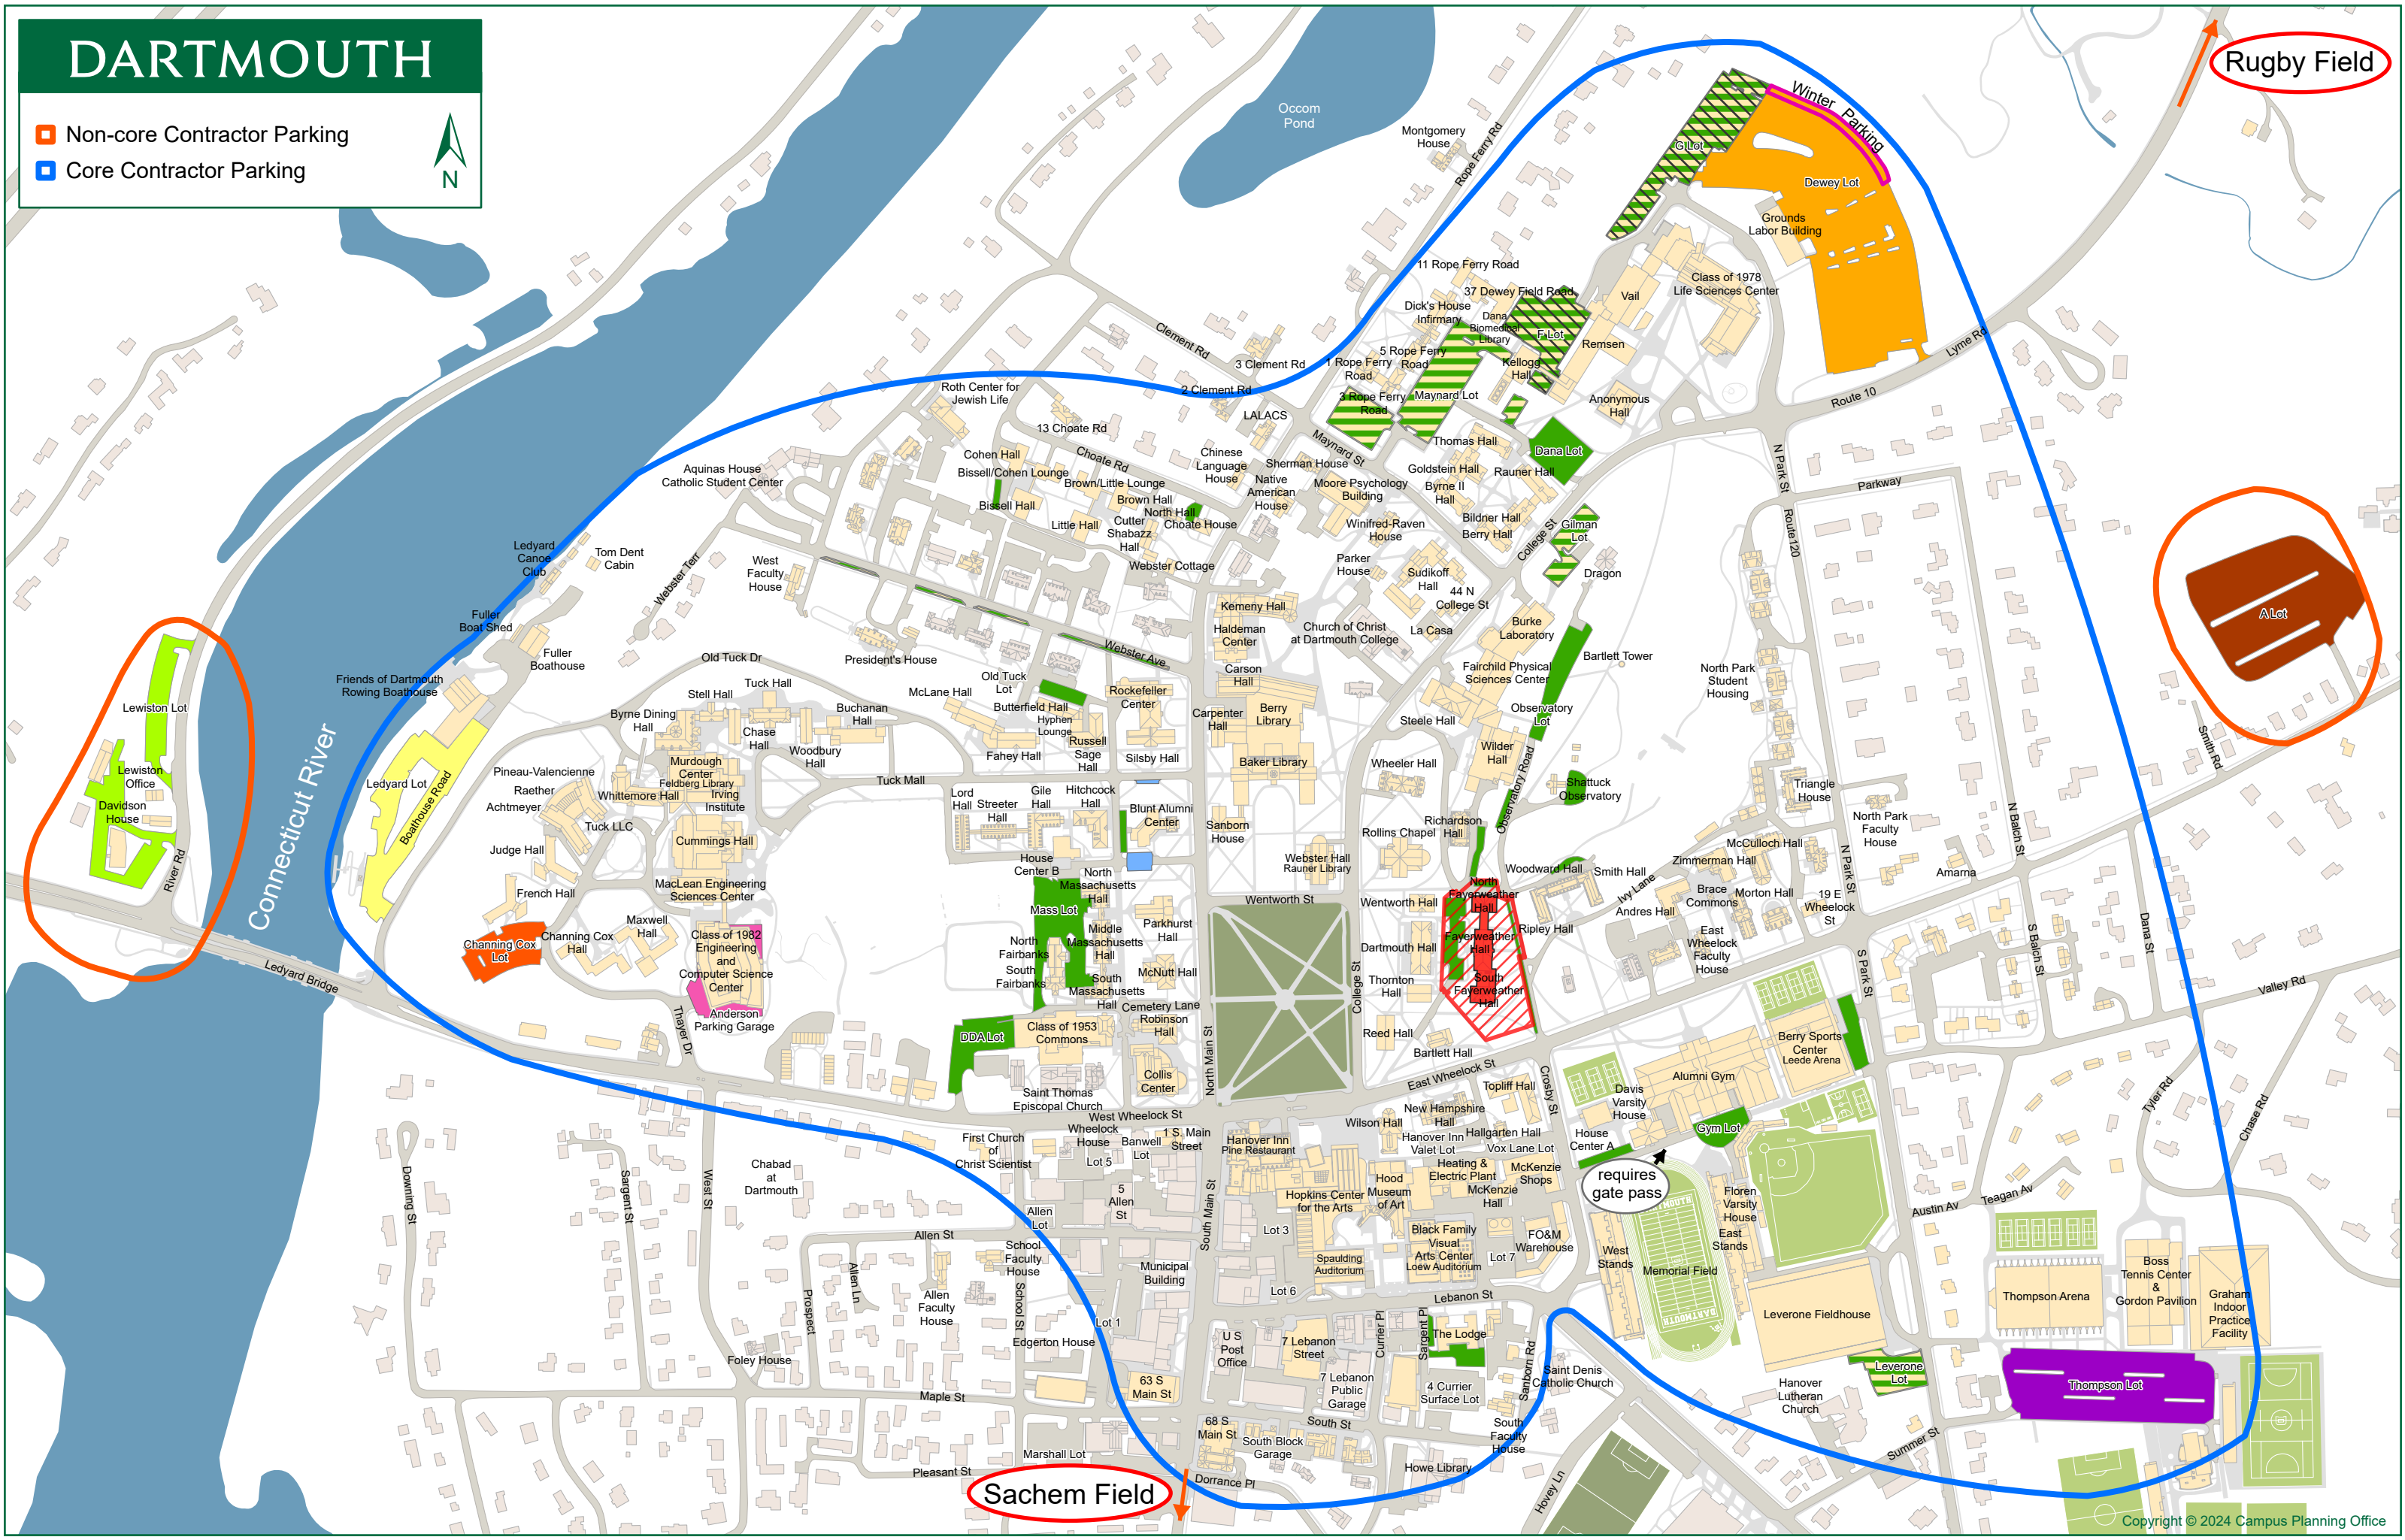

# DARTMOUTH

- Non-core Contractor Parking
- Core Contractor Parking

Rugby Field

Sachem Field

requires gate pass