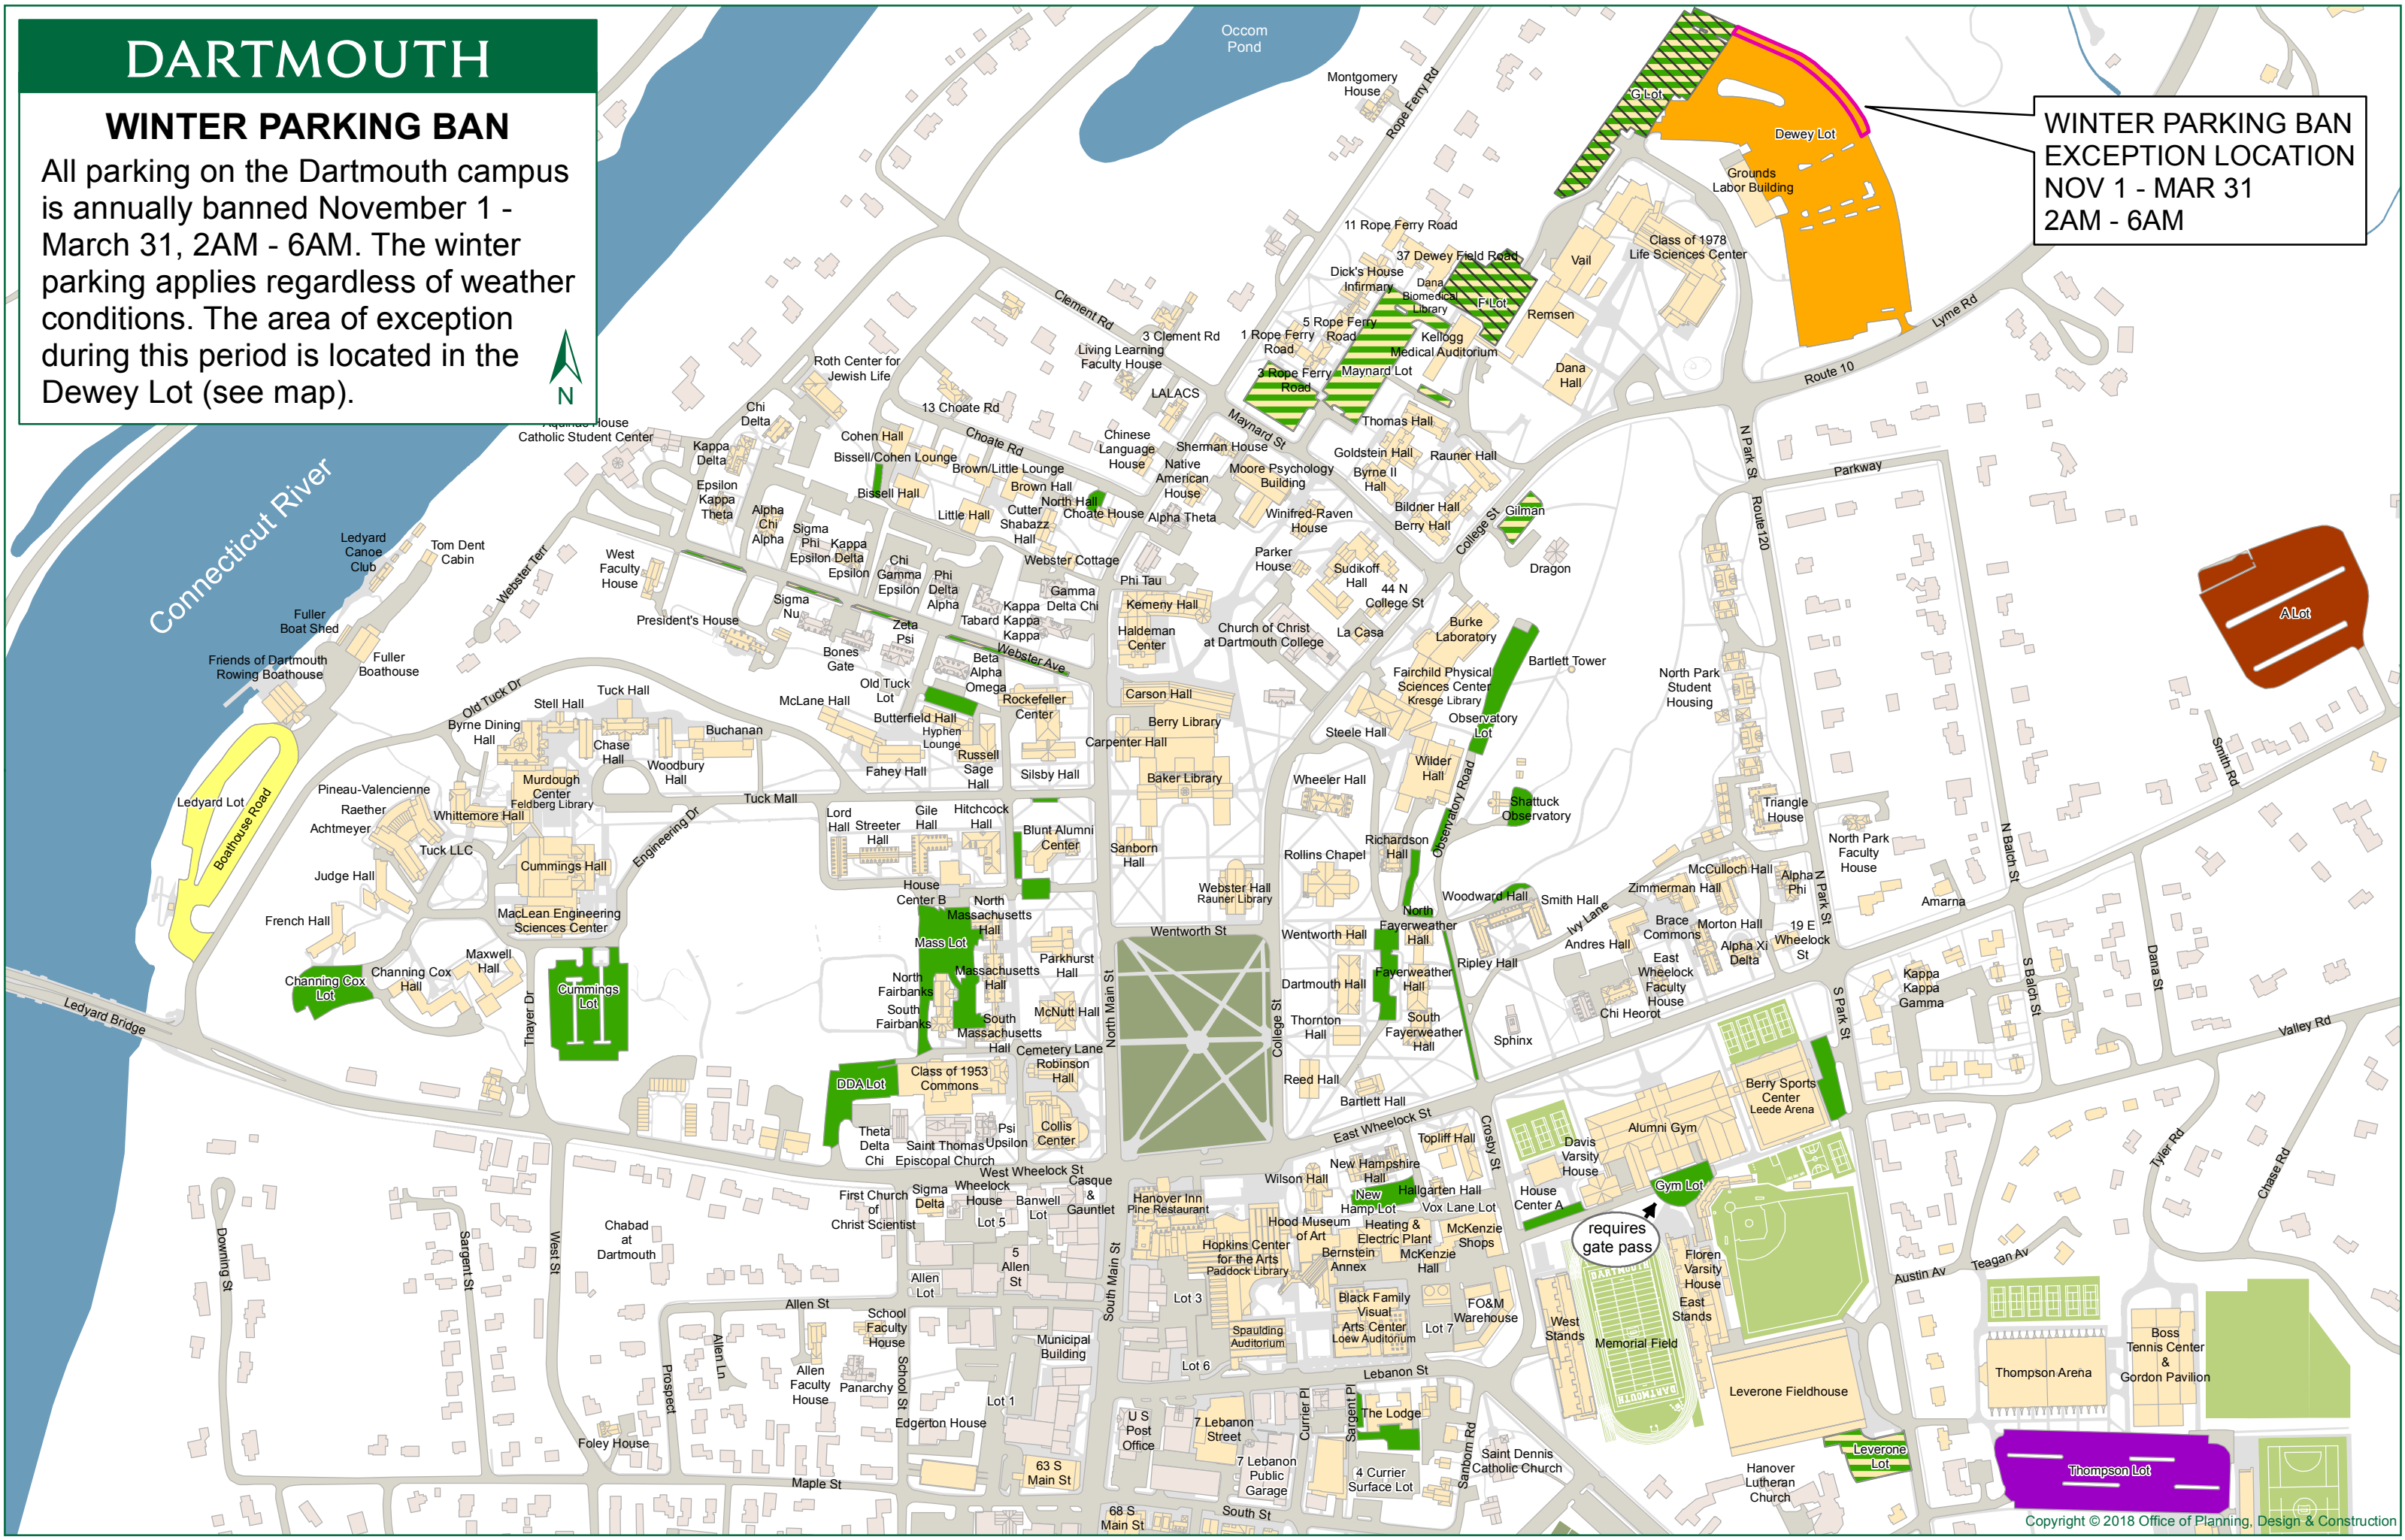

DARTMOUTH

WINTER PARKING BAN

All parking on the Dartmouth campus is annually banned November 1 - March 31, 2AM - 6AM. The winter parking applies regardless of weather conditions. The area of exception during this period is located in the Dewey Lot (see map).

WINTER PARKING BAN
EXCEPTION LOCATION
NOV 1 - MAR 31
2AM - 6AM

requires gate pass