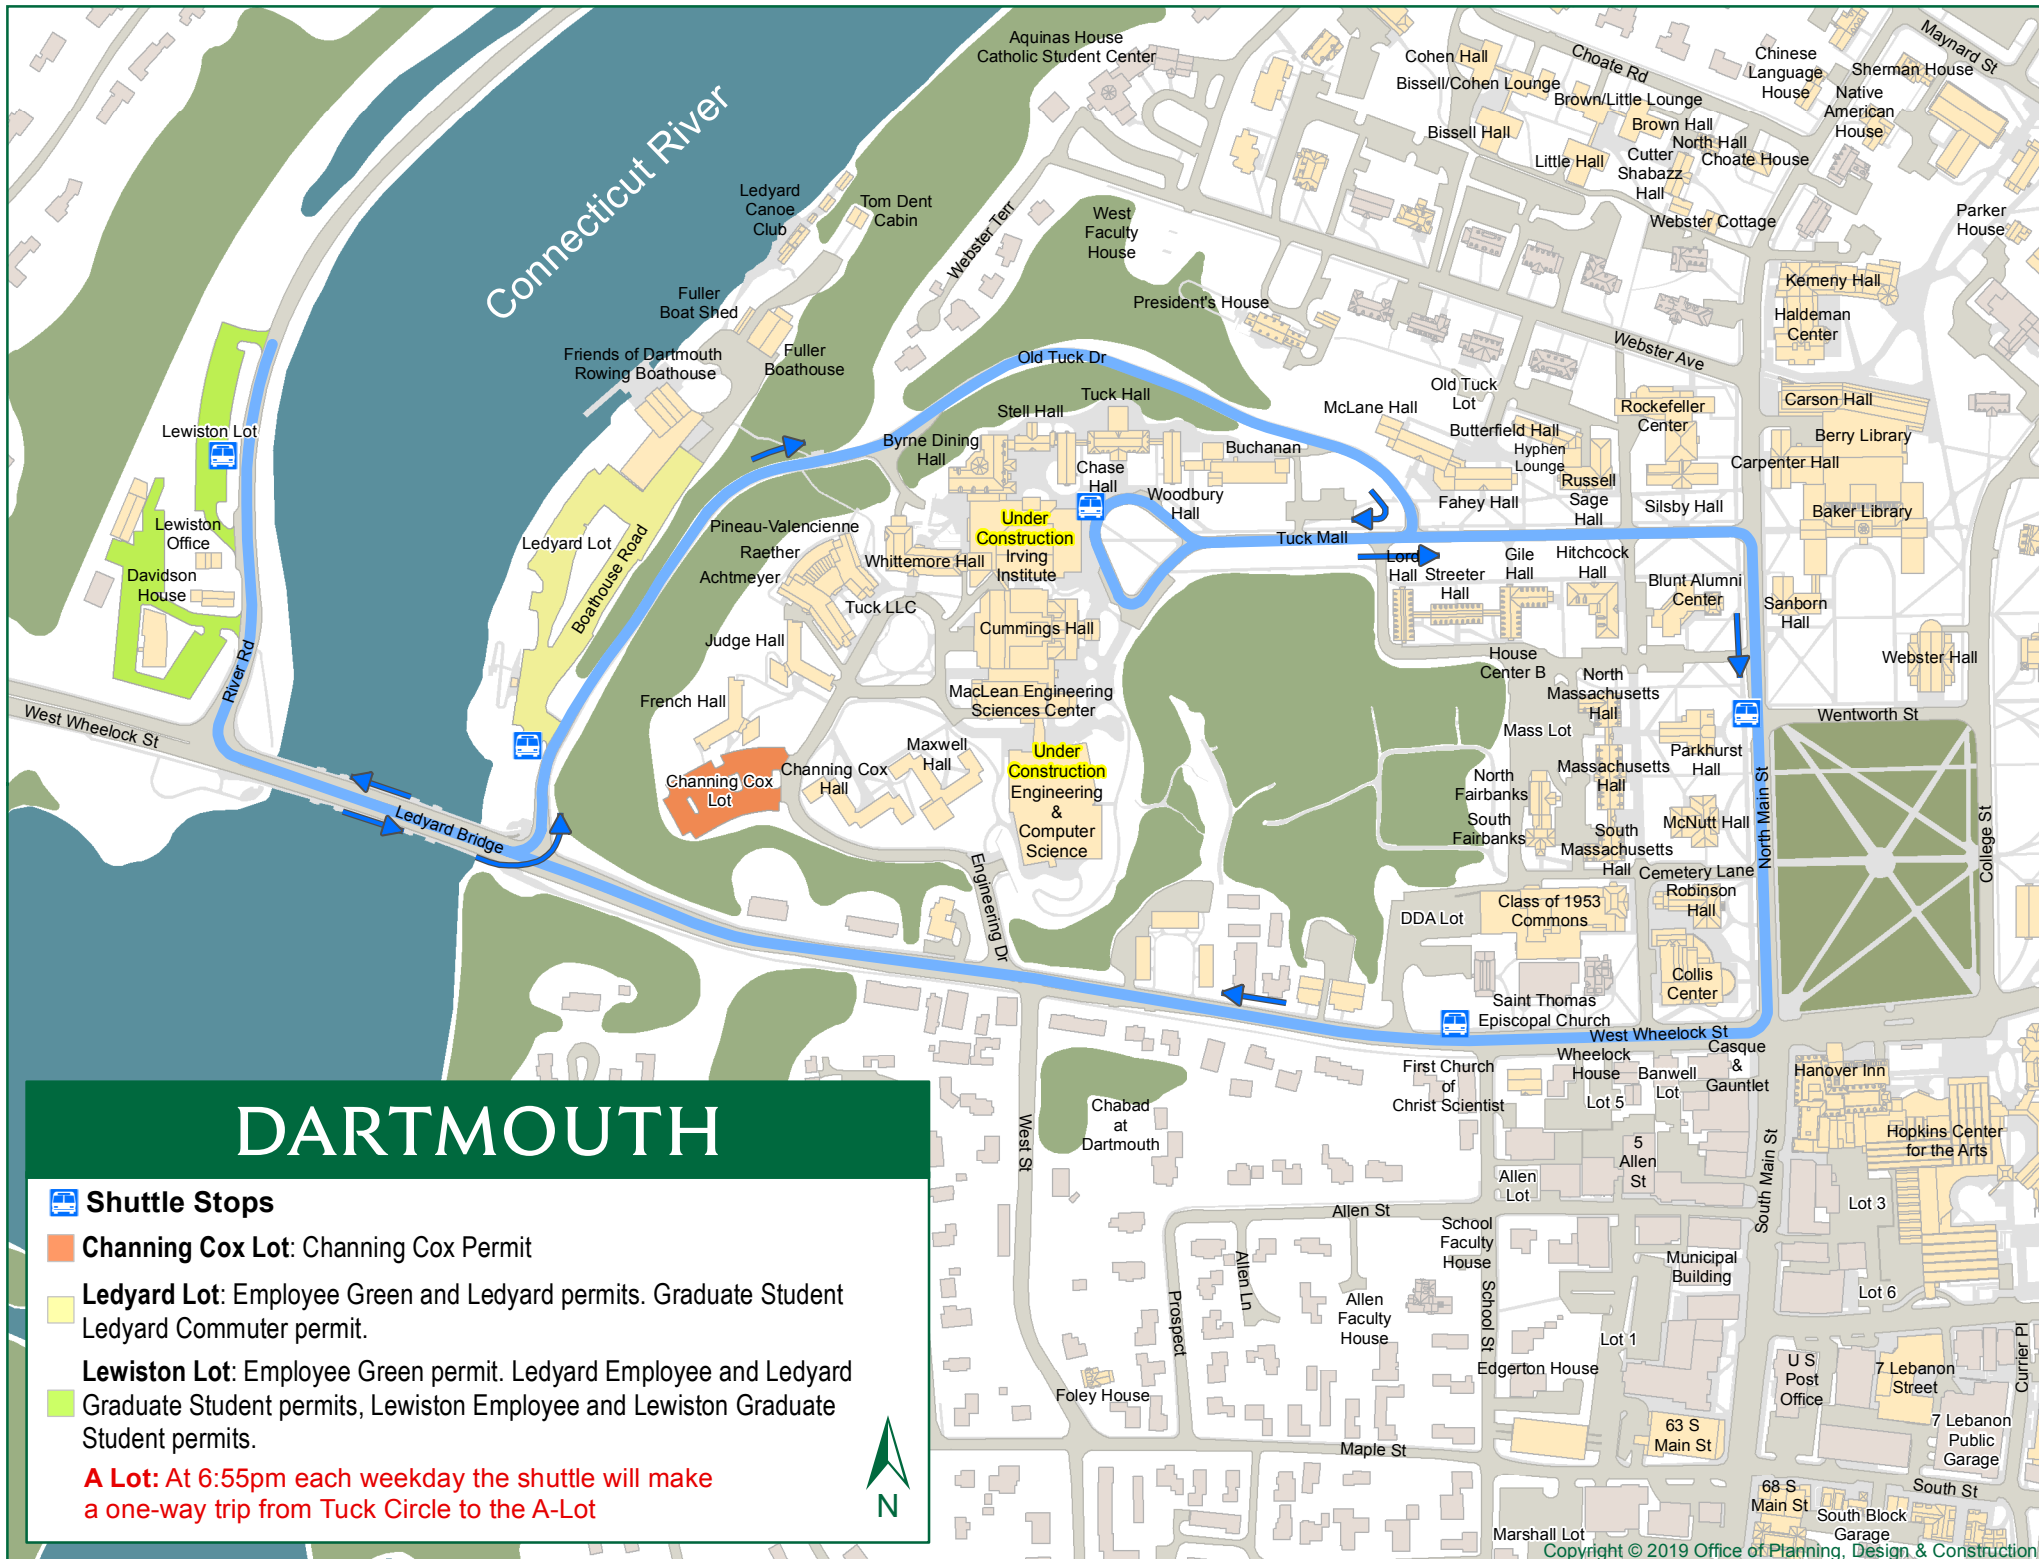

## Shuttle Stops

- **Channing Cox Lot:** Channing Cox Permit
- **Ledyard Lot:** Employee Green and Ledyard permits. Graduate Student Ledyard Commuter permit.
- **Lewiston Lot:** Employee Green permit. Ledyard Employee and Ledyard Graduate Student permits, Lewiston Employee and Lewiston Graduate Student permits.

**A Lot:** At 6:55pm each weekday the shuttle will make a one-way trip from Tuck Circle to the A-Lot

Lewiston	Ledyard (at Old Tuck Drive)	Tuck/Thayer (Tuck circle)	Parkhurst
7:00 AM	7:05 AM	7:10 AM	7:12 AM
7:15 AM	7:20 AM	7:25 AM	7:27 AM
7:30 AM	7:35 AM	7:40 AM	7:42 AM
7:45 AM	7:50 AM	7:55 AM	7:57 AM
8:00 AM	8:05 AM	8:10 AM	8:12 AM
8:15 AM	8:20 AM	8:25 AM	8:27 AM
8:30 AM	8:35 AM	8:40 AM	8:42 AM
8:45 AM	8:50 AM	8:55 AM	8:57 AM
9:00 AM	9:05 AM	9:10 AM	9:12 AM
9:15 AM	9:20 AM	9:25 AM	9:27 AM
9:30 AM	9:35 AM	9:40 AM	9:42 AM
9:45 AM	9:50 AM	9:55 AM	9:57 AM
10:00 AM	10:05 AM	10:10 AM	10:12 AM
10:15 AM	10:20 AM	10:25 AM	10:27 AM
10:30 AM	10:35 AM	10:40 AM	10:42 AM
10:45 AM	10:50 AM	10:55 AM	10:57 AM
11:00 AM	11:05 AM	11:10 AM	11:12 AM
11:15 AM	11:20 AM	11:25 AM	11:27 AM
11:30 AM	11:35 AM	11:40 AM	11:42 AM
11:45 AM	11:50 AM	11:55 AM	11:57 AM
12:00 PM	12:05 PM	12:10 PM	12:12 PM
12:15 PM	12:20 PM	12:25 PM	12:27 PM
12:30 PM	12:35 PM	12:40 PM	12:42 PM
12:45 PM	12:50 PM	12:55 PM	12:57 PM