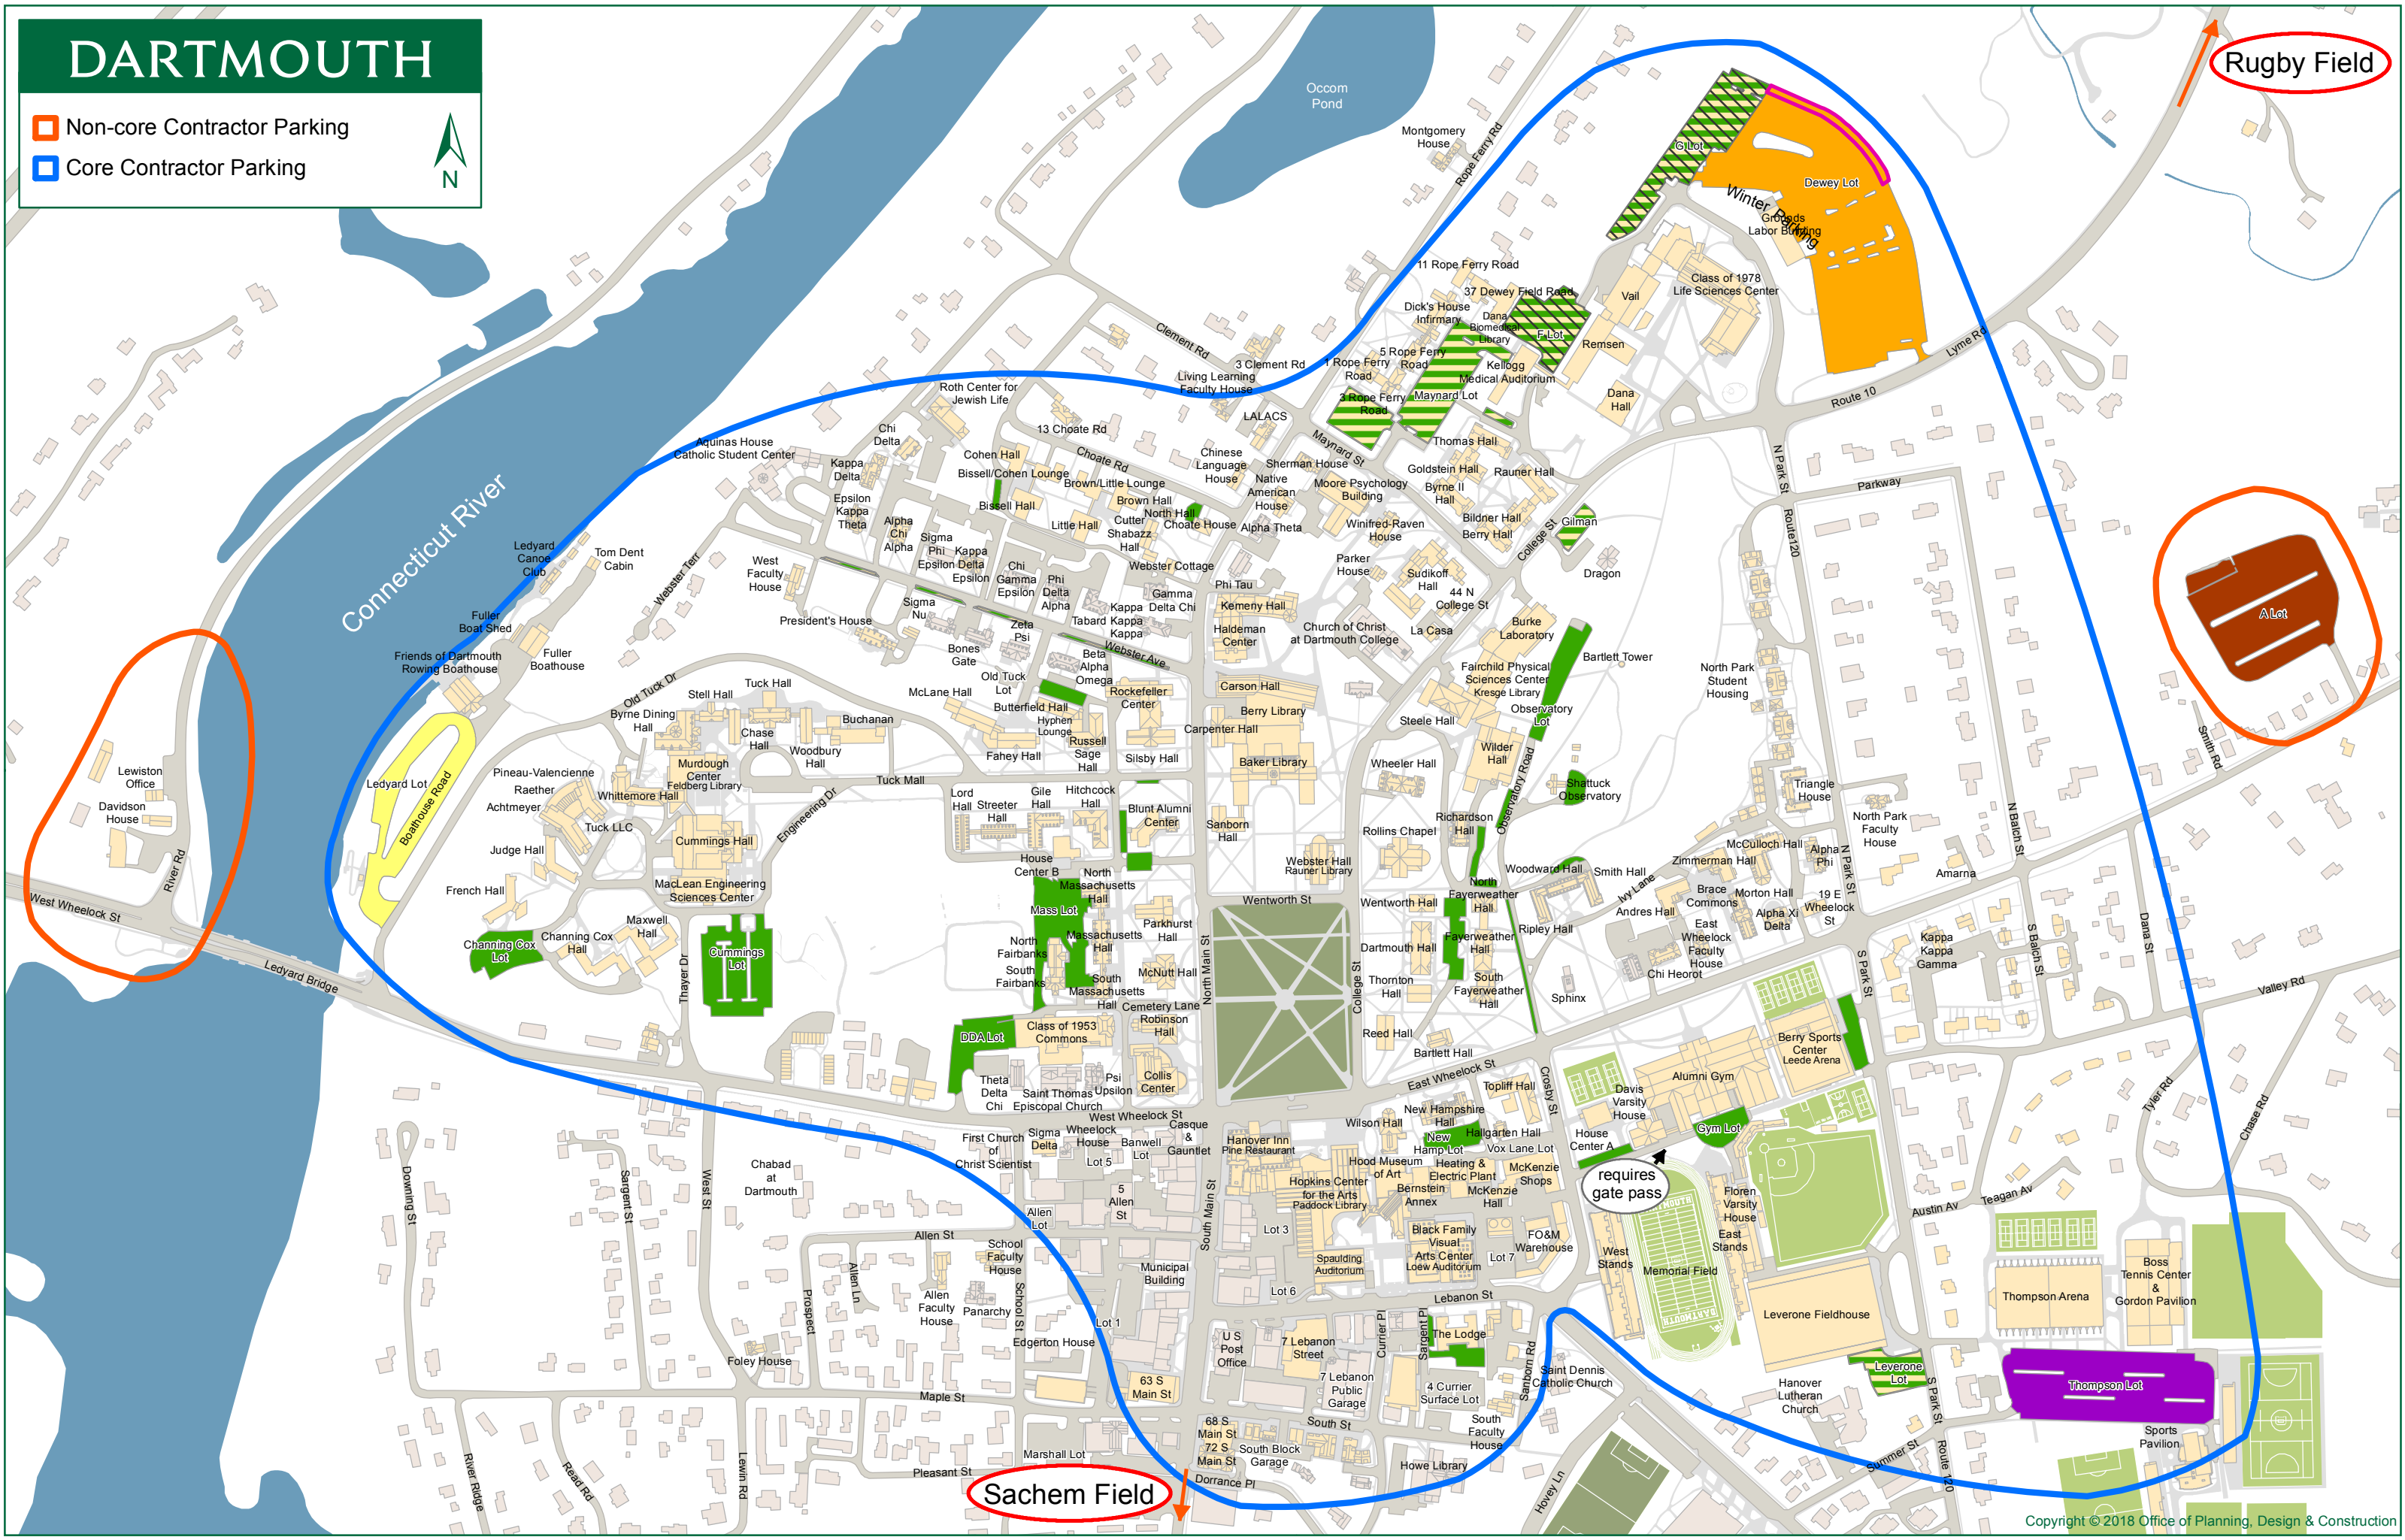

DARTMOUTH

- Non-core Contractor Parking
- Core Contractor Parking

Rugby Field

Sachem Field

requires gate pass