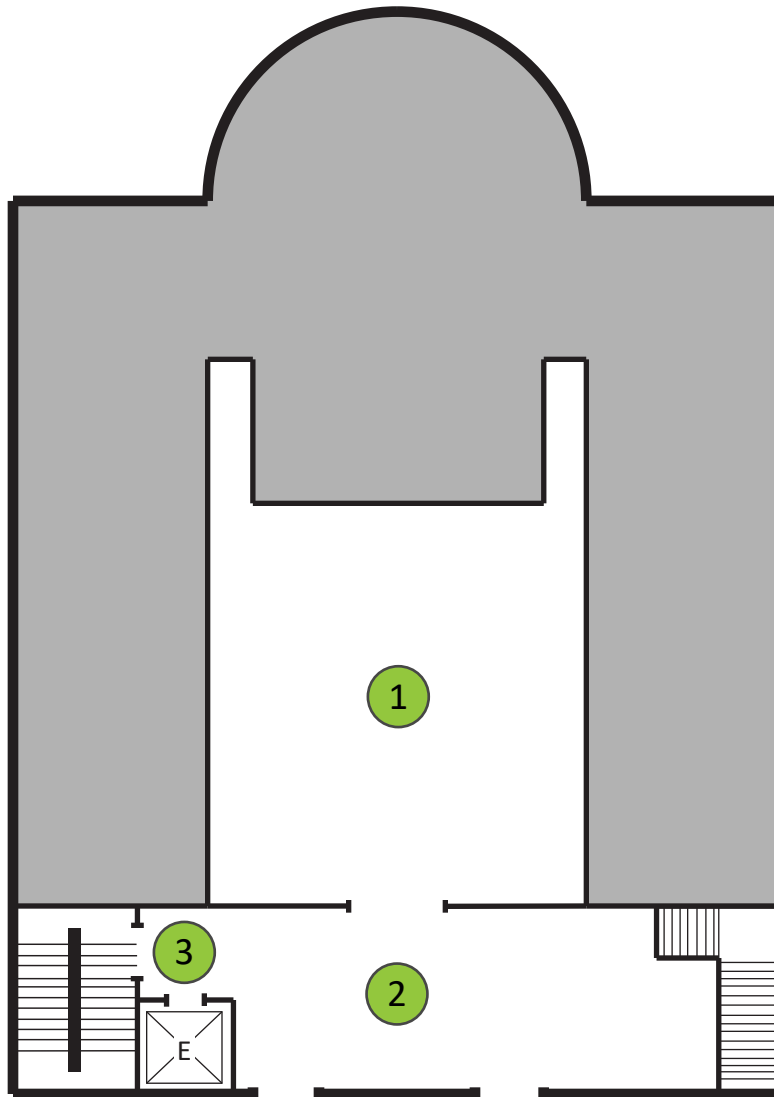

RAUNER FLOOR GUIDE

GROUND LEVEL

N. Main Street

The Green

- ① Rooke Reading Room
- ② Lobby
- ③ Elevator