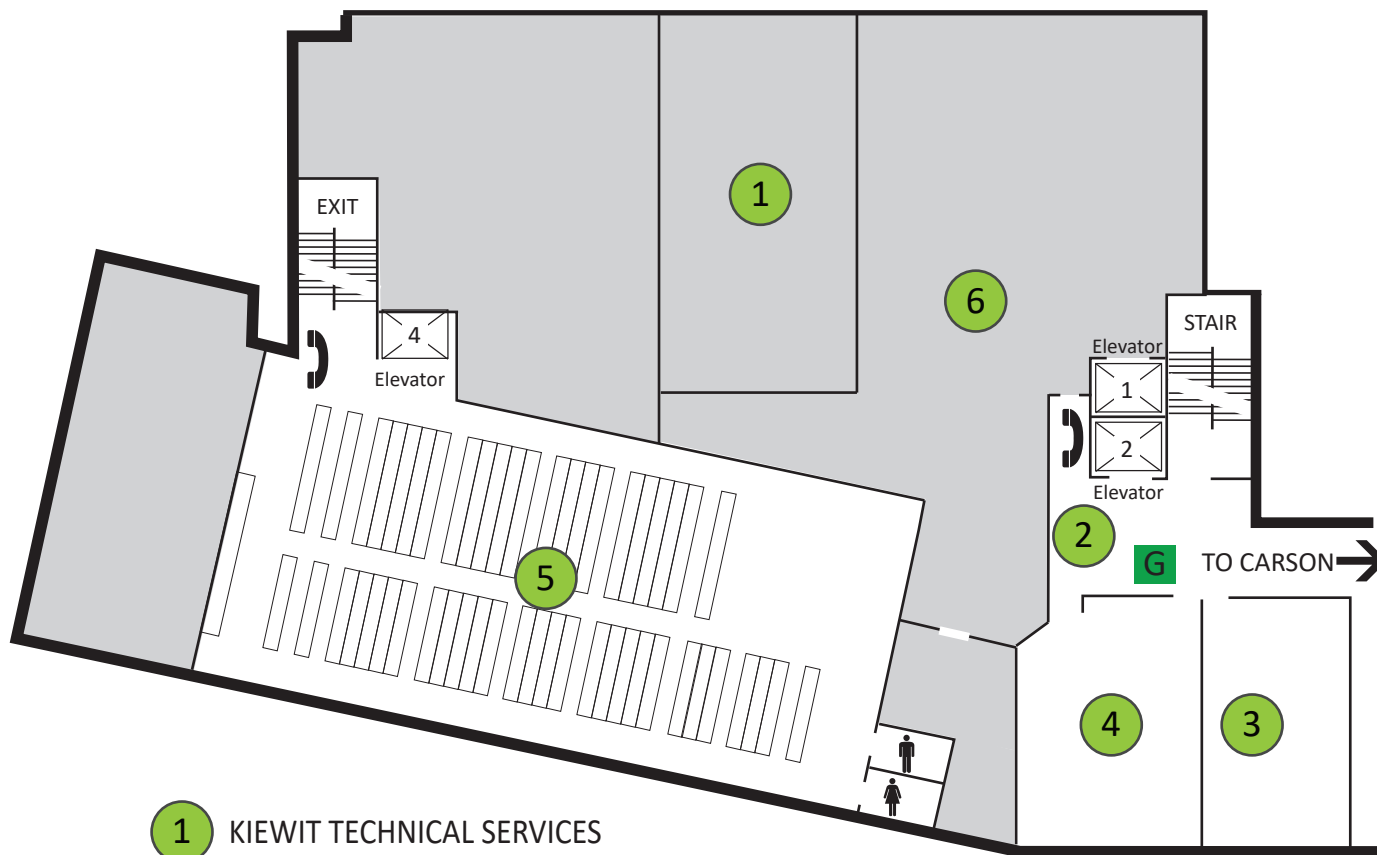

BERRY FLOOR GUIDE

LOWER LEVEL

- 1 KIEWIT TECHNICAL SERVICES
- 2 GREENPRINT
- 3 CARSON ROOM L01 } Access via elevator 2,
Carson Stairs
- 4 CARSON ROOM L02 }
- 5 COLLECTIONS
- 6 A11y SAS TESTING CENTER - L33

- Phone
- Restrooms
- Non-Public Areas
- Greenprint

CROSS-SECTION