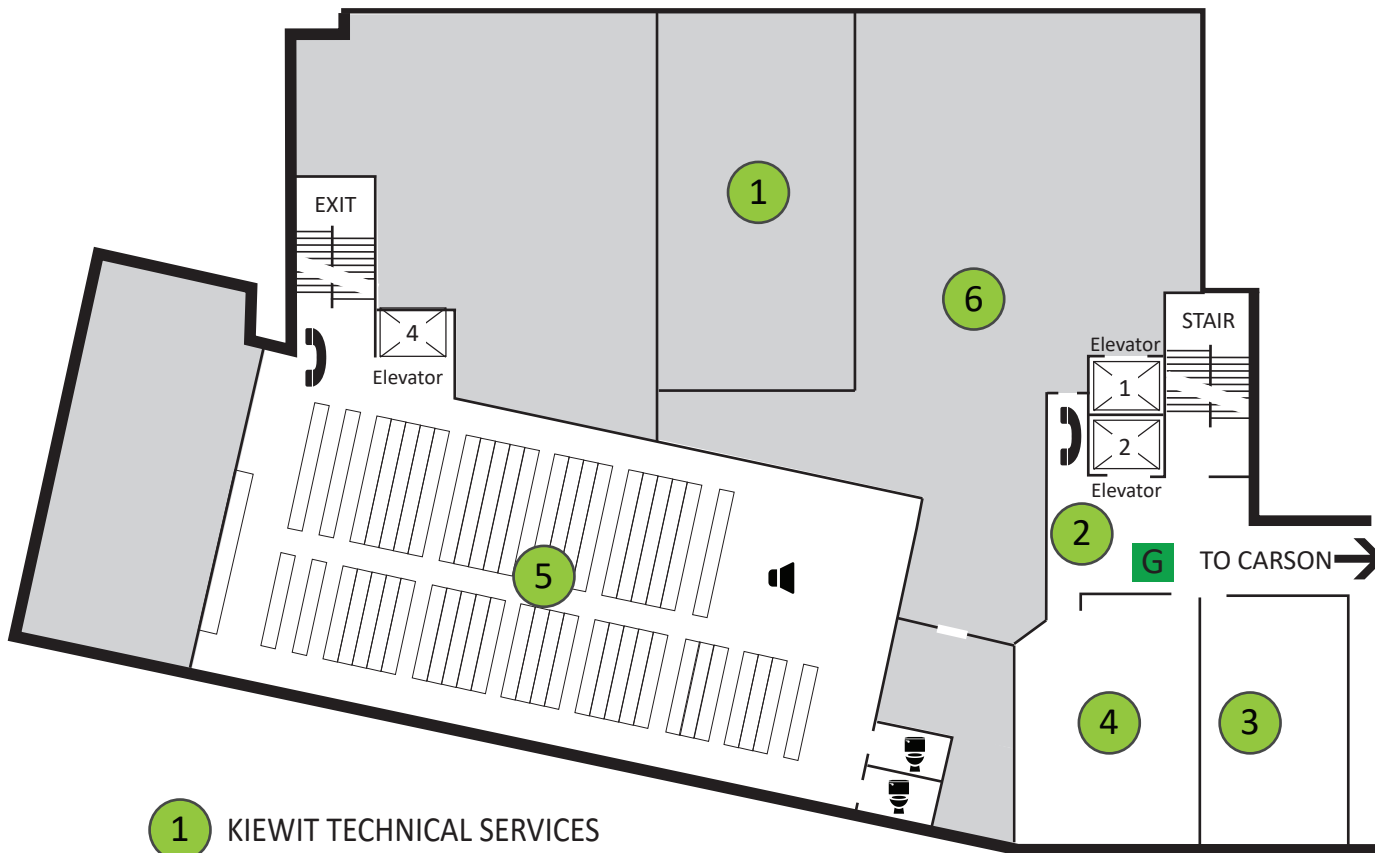

BERRY FLOOR GUIDE

LOWER LEVEL

- 1 KIEWIT TECHNICAL SERVICES
 - 2 GREENPRINT
 - 3 CARSON ROOM L01
 - 4 CARSON ROOM L02
 - 5 COLLECTIONS
 - 6 A11y SAS TESTING CENTER - L33
- Access via elevator 2, Carson Stairs

- Phone
- Restrooms
- Non-Public Areas
- Greenprint
- Quiet Noise Level

CROSS-SECTION