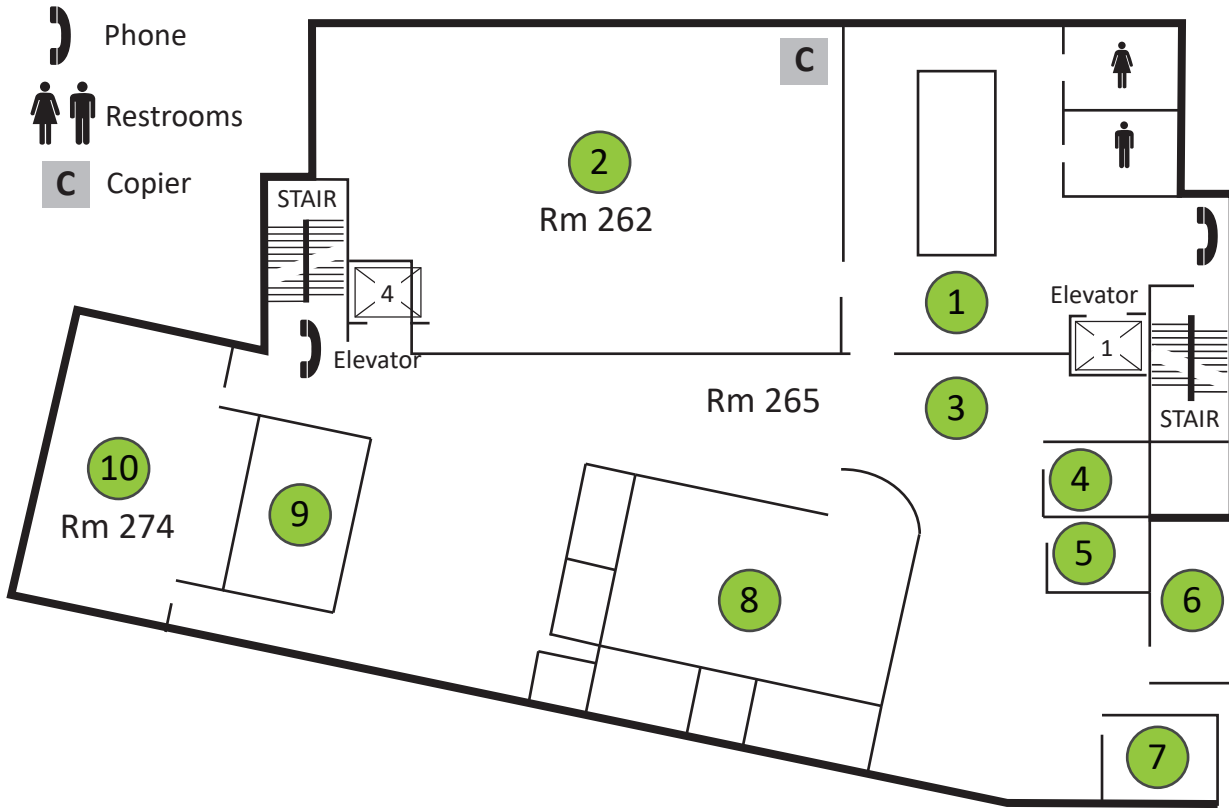

# BERRY FLOOR GUIDE LEVEL 2

- 1 EVANS CLERESTORY STUDY
- 2 EVANS MAP ROOM
- 3 JONES MEDIA CENTER
- 4 JMC LIVING ROOM
- 5 JMC COLLABORATION ROOM
- 6 SEMINAR ROOM 277
- 7 JMC CONFERENCE ROOM 276
- 8 STAFF OFFICES
- 9 JMC INNOVATION STUDIO
- 10 STARR INSTRUCTIONAL STUDIO

## CROSS-SECTION