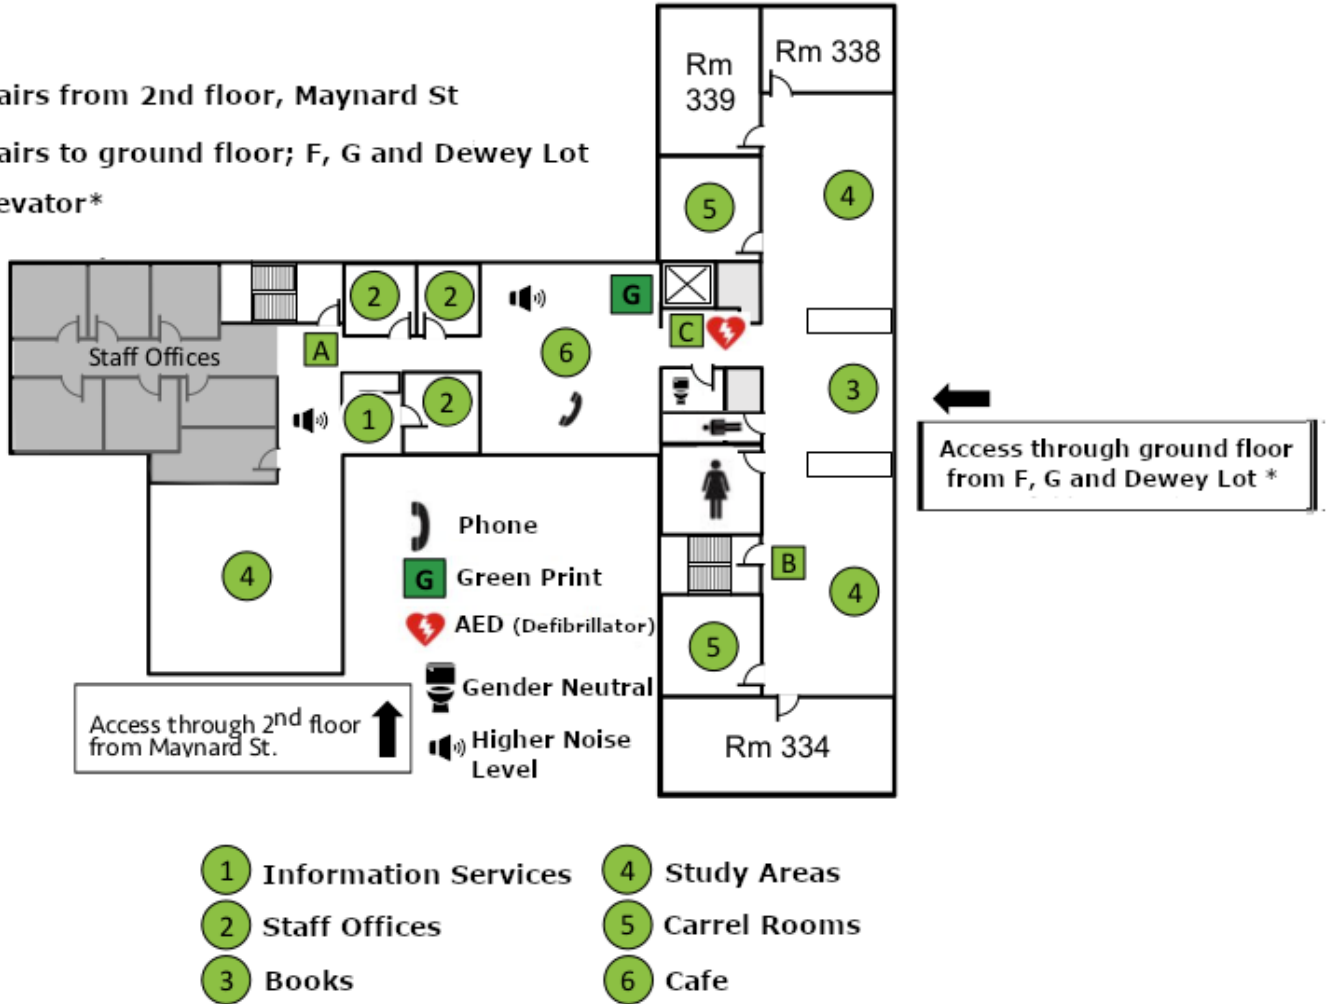

# Dana Biomedical Library

3<sup>rd</sup> Floor 37 Dewey Field Road

- A** Stairs from 2nd floor, Maynard St
- B** Stairs to ground floor; F, G and Dewey Lot
- C** Elevator\*

\*Use for 24 hour library access with ID - for Faculty, Staff and Geisel Graduate Students