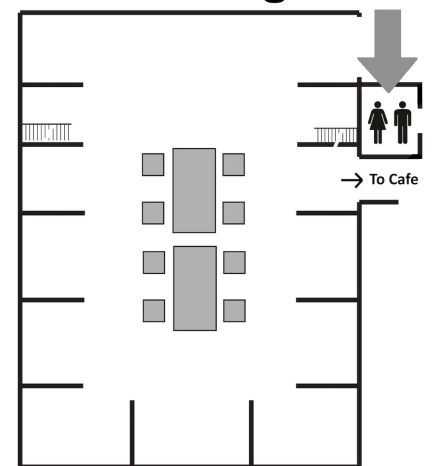

RESTROOM LOCATIONS IN BAKER-BERRY

All-Gender Restrooms

Single occupancy, all-gender restrooms can be found on:

1. Baker Stacks Levels B, 4, 5 and 6 near the elevator
2. Baker Levels 1 and M - in the stairwell between the East Reading room and attached café area. Level 1 restroom has a handrail.
3. Baker Ground Level - just outside the east entrance to the Orozco Mural Room (this restroom also contains a changing table and is disability accessible)

Baker Stacks Levels B, 4, 5, & 6

East Reading Room

Baker Ground Level

Men's Restrooms

Men's bathrooms can be found on:

1. Berry Lower Level - northwest corner
2. Berry Main Level - between the Sherman Art entrance and self-checkout machine
3. Berry Levels 2 and 3 - across from Elevator 1
4. Novack Café - under the main staircase
5. Baker Ground Level - east end, between the the all-gender restroom and the building exit
6. Baker Level 2 - west end, just outside the Tower Room

Women's Restrooms

Women's restrooms can be found on:

1. Berry Lower Level - northwest corner
2. Berry Main Level - between the Sherman Art entrance and self-checkout machine
3. Berry Level 2 and 3 - across from Elevator 1
4. Novack Café - under the main staircase
5. Baker Ground Level - west end, near the large printing press
6. Baker Level 2 - east end, just outside the Tower Room