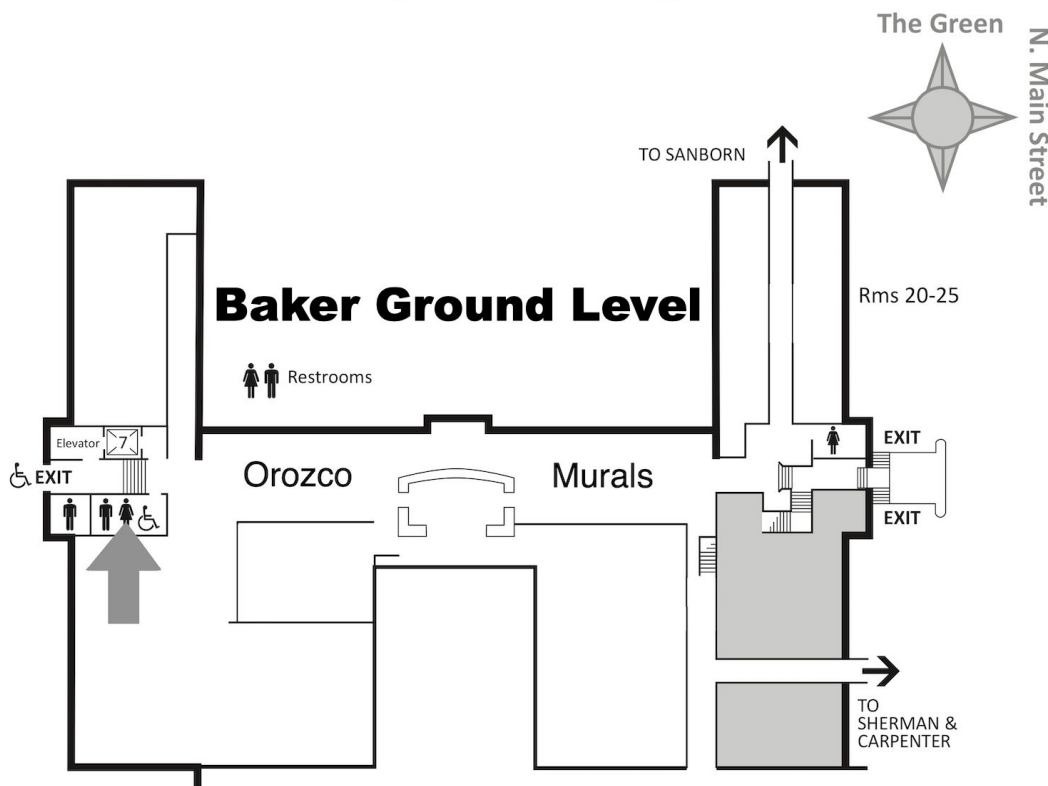

RESTROOM LOCATIONS IN BAKER-BERRY

All-Gender Restrooms

Single occupancy, all-gender restrooms can be found on:

1. Baker Stacks Levels B, 4, 5 and 6 near the elevator
2. Baker Levels 1 and M - in the stairwell between the East Reading room and attached café area. Level 1 restroom has a handrail.
3. Baker Ground Level - just outside the east entrance to the Orozco Mural Room (this restroom also contains a changing table and is disability accessible)

Baker Stacks Levels B, 4, 5, & 6

East Reading Room

Baker Ground Level

Men's Restrooms

Men's bathrooms can be found on:

1. Berry Lower Level - northwest corner
2. Berry Main Level - between the Sherman Art entrance and self-checkout machine
3. Berry Levels 2 and 3 - across from Elevator 1
4. Novack Café - under the main staircase
5. Baker Ground Level - east end, between the the all-gender restroom and the building exit
6. Baker Level 2 - west end, just outside the Tower Room

Women's Restrooms

Women's restrooms can be found on:

1. Berry Lower Level - northwest corner
2. Berry Main Level - between the Sherman Art entrance and self-checkout machine
3. Berry Level 2 and 3 - across from Elevator 1
4. Novack Café - under the main staircase
5. Baker Ground Level - west end, near the large printing press
6. Baker Level 2 - east end, just outside the Tower Room