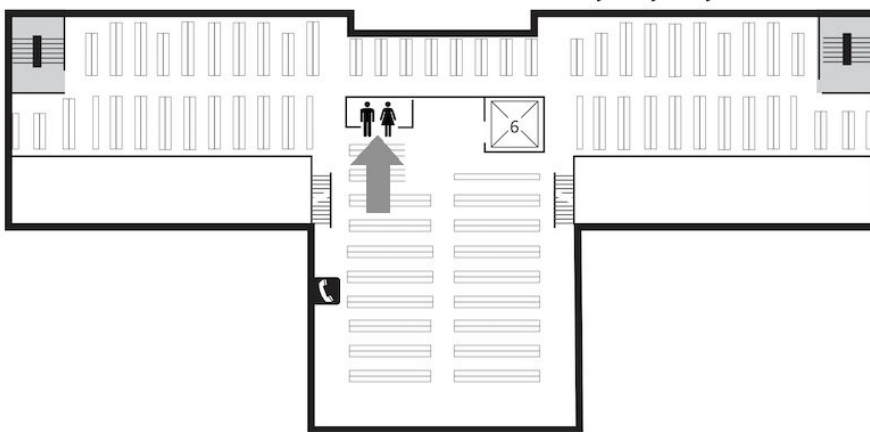

RESTROOM LOCATIONS IN BAKER-BERRY

All-Gender Restrooms

Single occupancy, all-gender restrooms can be found on:

1. Baker Stacks Levels B, 4, 5 and 6 near the elevator
2. Baker Levels 1 and M - in the stairwell between the East Reading room and attached café area. Level 1 restroom has a handrail.
3. Baker Ground Level - just outside the east entrance to the Orozco Mural Room (this restroom also contains a changing table and is disability accessible)

Baker Stacks Levels B, 4, 5, & 6

East Reading Room

Baker Ground Level

Men's Restrooms

Men's bathrooms can be found on:

1. Berry Lower Level - northwest corner
2. Berry Main Level - between the Sherman Art entrance and self-checkout machine
3. Berry Levels 2 and 3 - across from Elevator 1
4. Novack Café - under the main staircase
5. Baker Ground Level - east end, between the the all-gender restroom and the building exit
6. Baker Level 2 - west end, just outside the Tower Room

Women's Restrooms

Women's restrooms can be found on:

1. Berry Lower Level - northwest corner
2. Berry Main Level - between the Sherman Art entrance and self-checkout machine
3. Berry Level 2 and 3 - across from Elevator 1
4. Novack Café - under the main staircase
5. Baker Ground Level - west end, near the large printing press
6. Baker Level 2 - east end, just outside the Tower Room