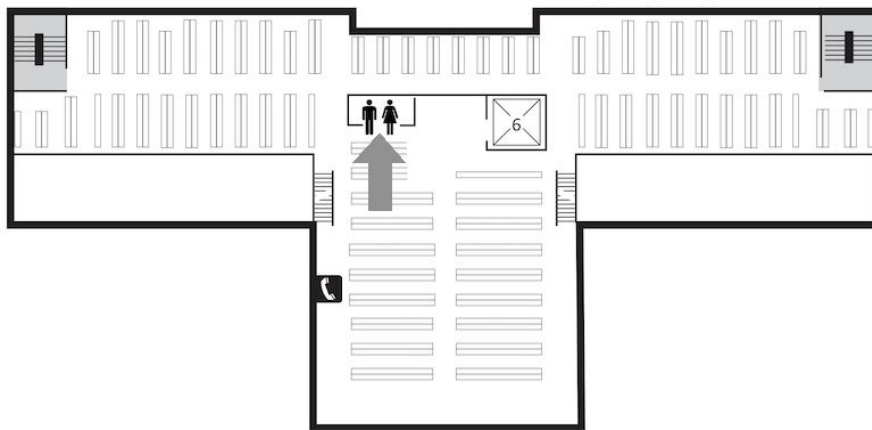

BATHROOM LOCATIONS IN BAKER-BERRY

All-Gender Bathrooms

Single occupancy, all-gender bathrooms can be found on:

1. Baker Stacks Levels B, 4, 5 and 6 near the elevator
2. Baker Level 1 - in the stairwell between the East Reading room and attached café area (this restroom has a handrail)
3. Baker Ground Level - just outside the east entrance to the Orozco Mural Room (this restroom also contains a changing table and is disability accessible)

Baker Stacks Levels B, 4, 5, & 6

East Reading Room

Baker Ground Level

Men's Bathrooms

Men's bathrooms can be found on:

1. Berry Lower Level - northwest corner
2. Berry Main Level - between the Sherman Art entrance and self-checkout machine
3. Berry Levels 2 and 3 - across from Elevator 1
4. Novack Café - under the main staircase
5. Baker Ground Level - east end, between the the all-gender restroom and the building exit
6. Baker Level 2 - west end, just outside the Tower Room

Women's Bathrooms

Women's bathrooms can be found on:

1. Berry Lower Level - northwest corner
2. Berry Main Level - between the Sherman Art entrance and self-checkout machine
3. Berry Level 2 and 3 - across from Elevator 1
4. Novack Café - under the main staircase
5. Baker Ground Level - west end, near the large printing press
6. Baker Level 2 - east end, just outside the Tower Room