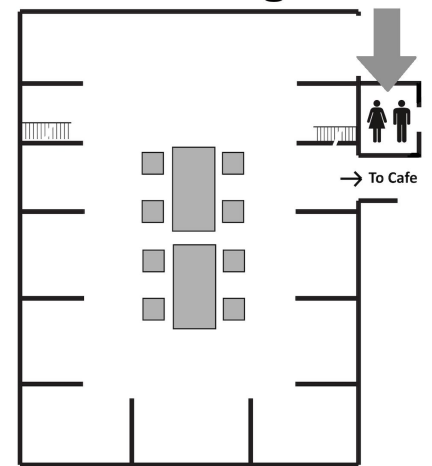

BATHROOM LOCATIONS IN BAKER-BERRY

All-Gender Bathrooms

Single occupancy, all-gender bathrooms can be found on:

1. Baker Stacks Levels B, 4, 5 and 6 near the elevator
2. Baker Level 1 - in the stairwell between the East Reading room and attached café area (this restroom has a handrail)
3. Baker Ground Level - just outside the east entrance to the Orozco Mural Room (this restroom also contains a changing table and is disability accessible)

Baker Stacks Levels B, 4, 5, & 6

East Reading Room

Baker Ground Level

Men's Bathrooms

Men's bathrooms can be found on:

1. Berry Lower Level - northwest corner
2. Berry Main Level - between the Sherman Art entrance and self-checkout machine
3. Berry Levels 2 and 3 - across from Elevator 1
4. Novack Café - under the main staircase
5. Baker Ground Level - east end, between the the all-gender restroom and the building exit
6. Baker Level 2 - west end, just outside the Tower Room

Women's Bathrooms

Women's bathrooms can be found on:

1. Berry Lower Level - northwest corner
2. Berry Main Level - between the Sherman Art entrance and self-checkout machine
3. Berry Level 2 and 3 - across from Elevator 1
4. Novack Café - under the main staircase
5. Baker Ground Level - west end, near the large printing press
6. Baker Level 2 - east end, just outside the Tower Room