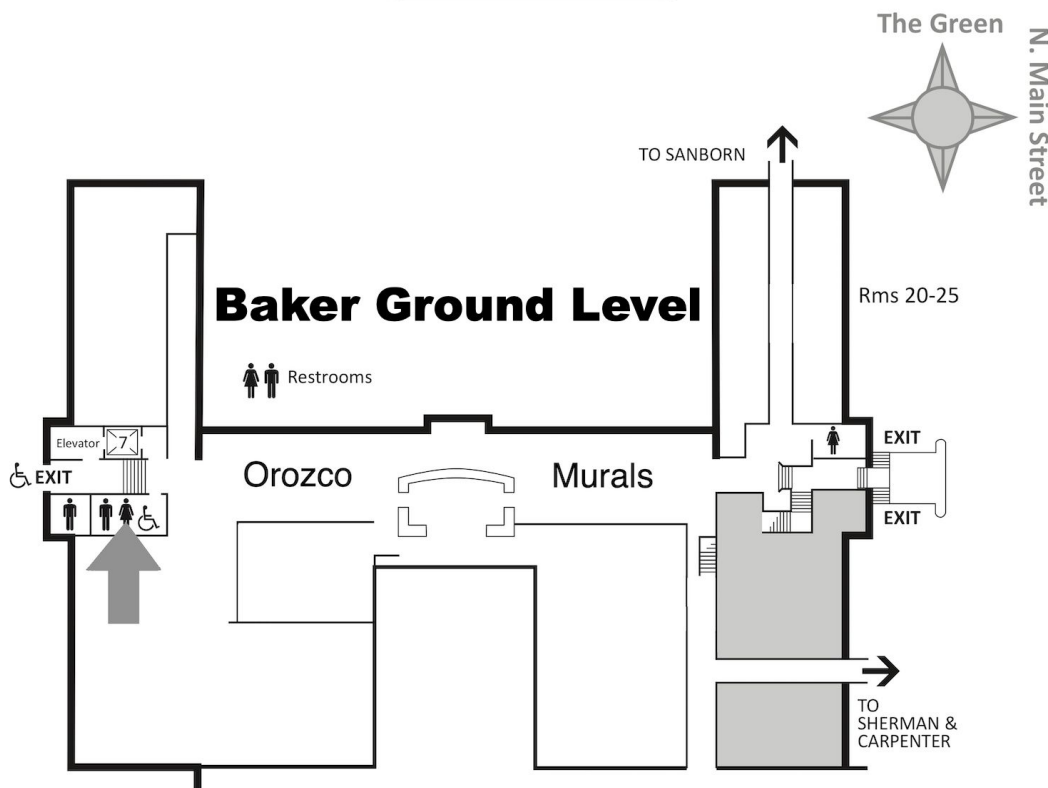

BATHROOM LOCATIONS IN BAKER-BERRY

All-Gender Bathrooms

Single occupancy, all-gender bathrooms can be found on:

1. Baker Stacks Levels B, 4, 5 and 6 near the elevator
2. Baker Level 1 - in the stairwell between the East Reading room and attached café area (this restroom has a handrail)
3. Baker Ground Level - just outside the east entrance to the Orozco Mural Room (this restroom also contains a changing table and is disability accessible)

Baker Stacks Levels B, 4, 5, & 6

East Reading Room

Baker Ground Level

Men's Bathrooms

Men's bathrooms can be found on:

1. Berry Lower Level - northwest corner
2. Berry Main Level - between the Sherman Art entrance and self-checkout machine
3. Berry Levels 2 and 3 - across from Elevator 1
4. Novack Café - under the main staircase
5. Baker Ground Level - east end, between the the all-gender restroom and the building exit
6. Baker Level 2 - west end, just outside the Tower Room

Women's Bathrooms

Women's bathrooms can be found on:

1. Berry Lower Level - northwest corner
2. Berry Main Level - between the Sherman Art entrance and self-checkout machine
3. Berry Level 2 and 3 - across from Elevator 1
4. Novack Café - under the main staircase
5. Baker Ground Level - west end, near the large printing press
6. Baker Level 2 - east end, just outside the Tower Room