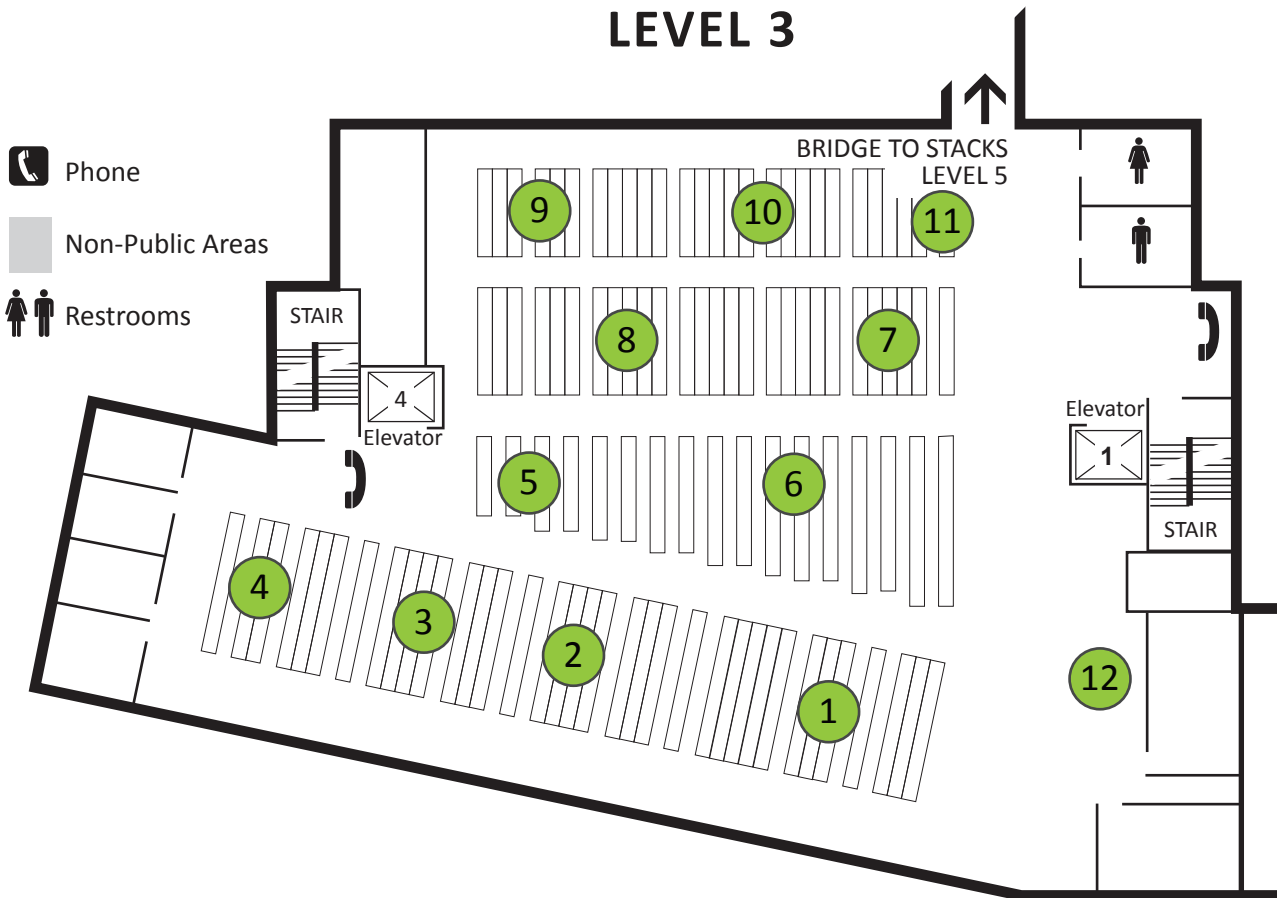

BERRY COLLECTIONS GUIDE

LEVEL 3

- | | |
|------------------------|-------------------------------|
| ① Dewey 800 to 829 | ⑦ HD/1400 to HG End |
| ② Dewey 829 to 899 | ⑧ HM/1 - HQ/1767.089 |
| ③ H to HC/240 | ⑨ HQ/1767.09 to HX End |
| ④ HC/240 to HD/1400 | ⑩ Z to ZA End |
| ⑤ Math Journal | ⑪ Berry Level 3 Oversize |
| ⑥ Cook Math Collection | ⑫ Cook Math - Easy Collection |
| | - Current Periodicals |
| | - New Book Display |

CROSS-SECTION