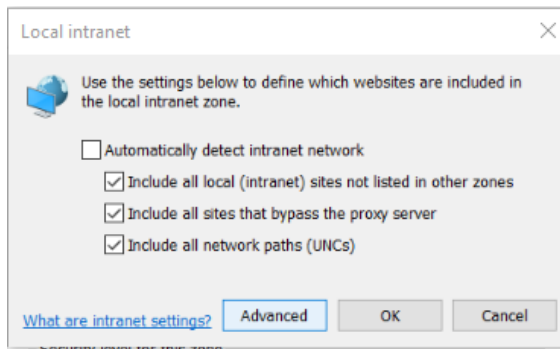

Windows Security - obunity

If you are getting a window that looks like this:

1. Navigate to Internet Options within the Control Panel
2. Click the Security tab
3. Click Local intranet
4. Click the Sites button
5. Click on the Advanced button