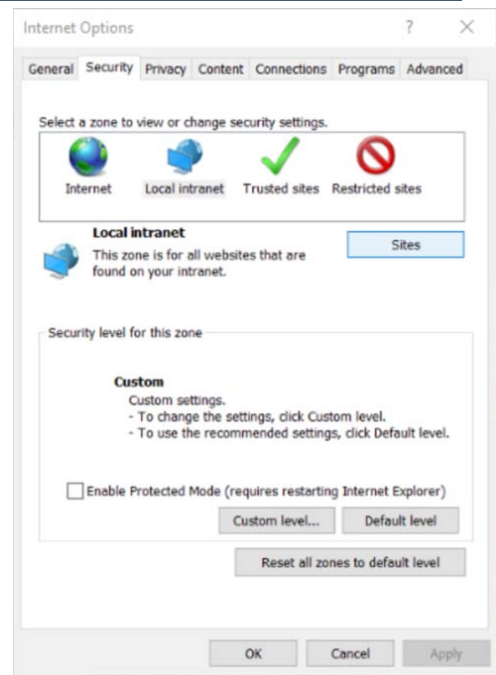

Windows Security - obunity

If you are getting a window that looks like this:

1. Navigate to Internet Options within the Control Panel
2. Click the Security tab
3. Click Local intranet
4. Click the Sites button
5. Click on the Advanced button