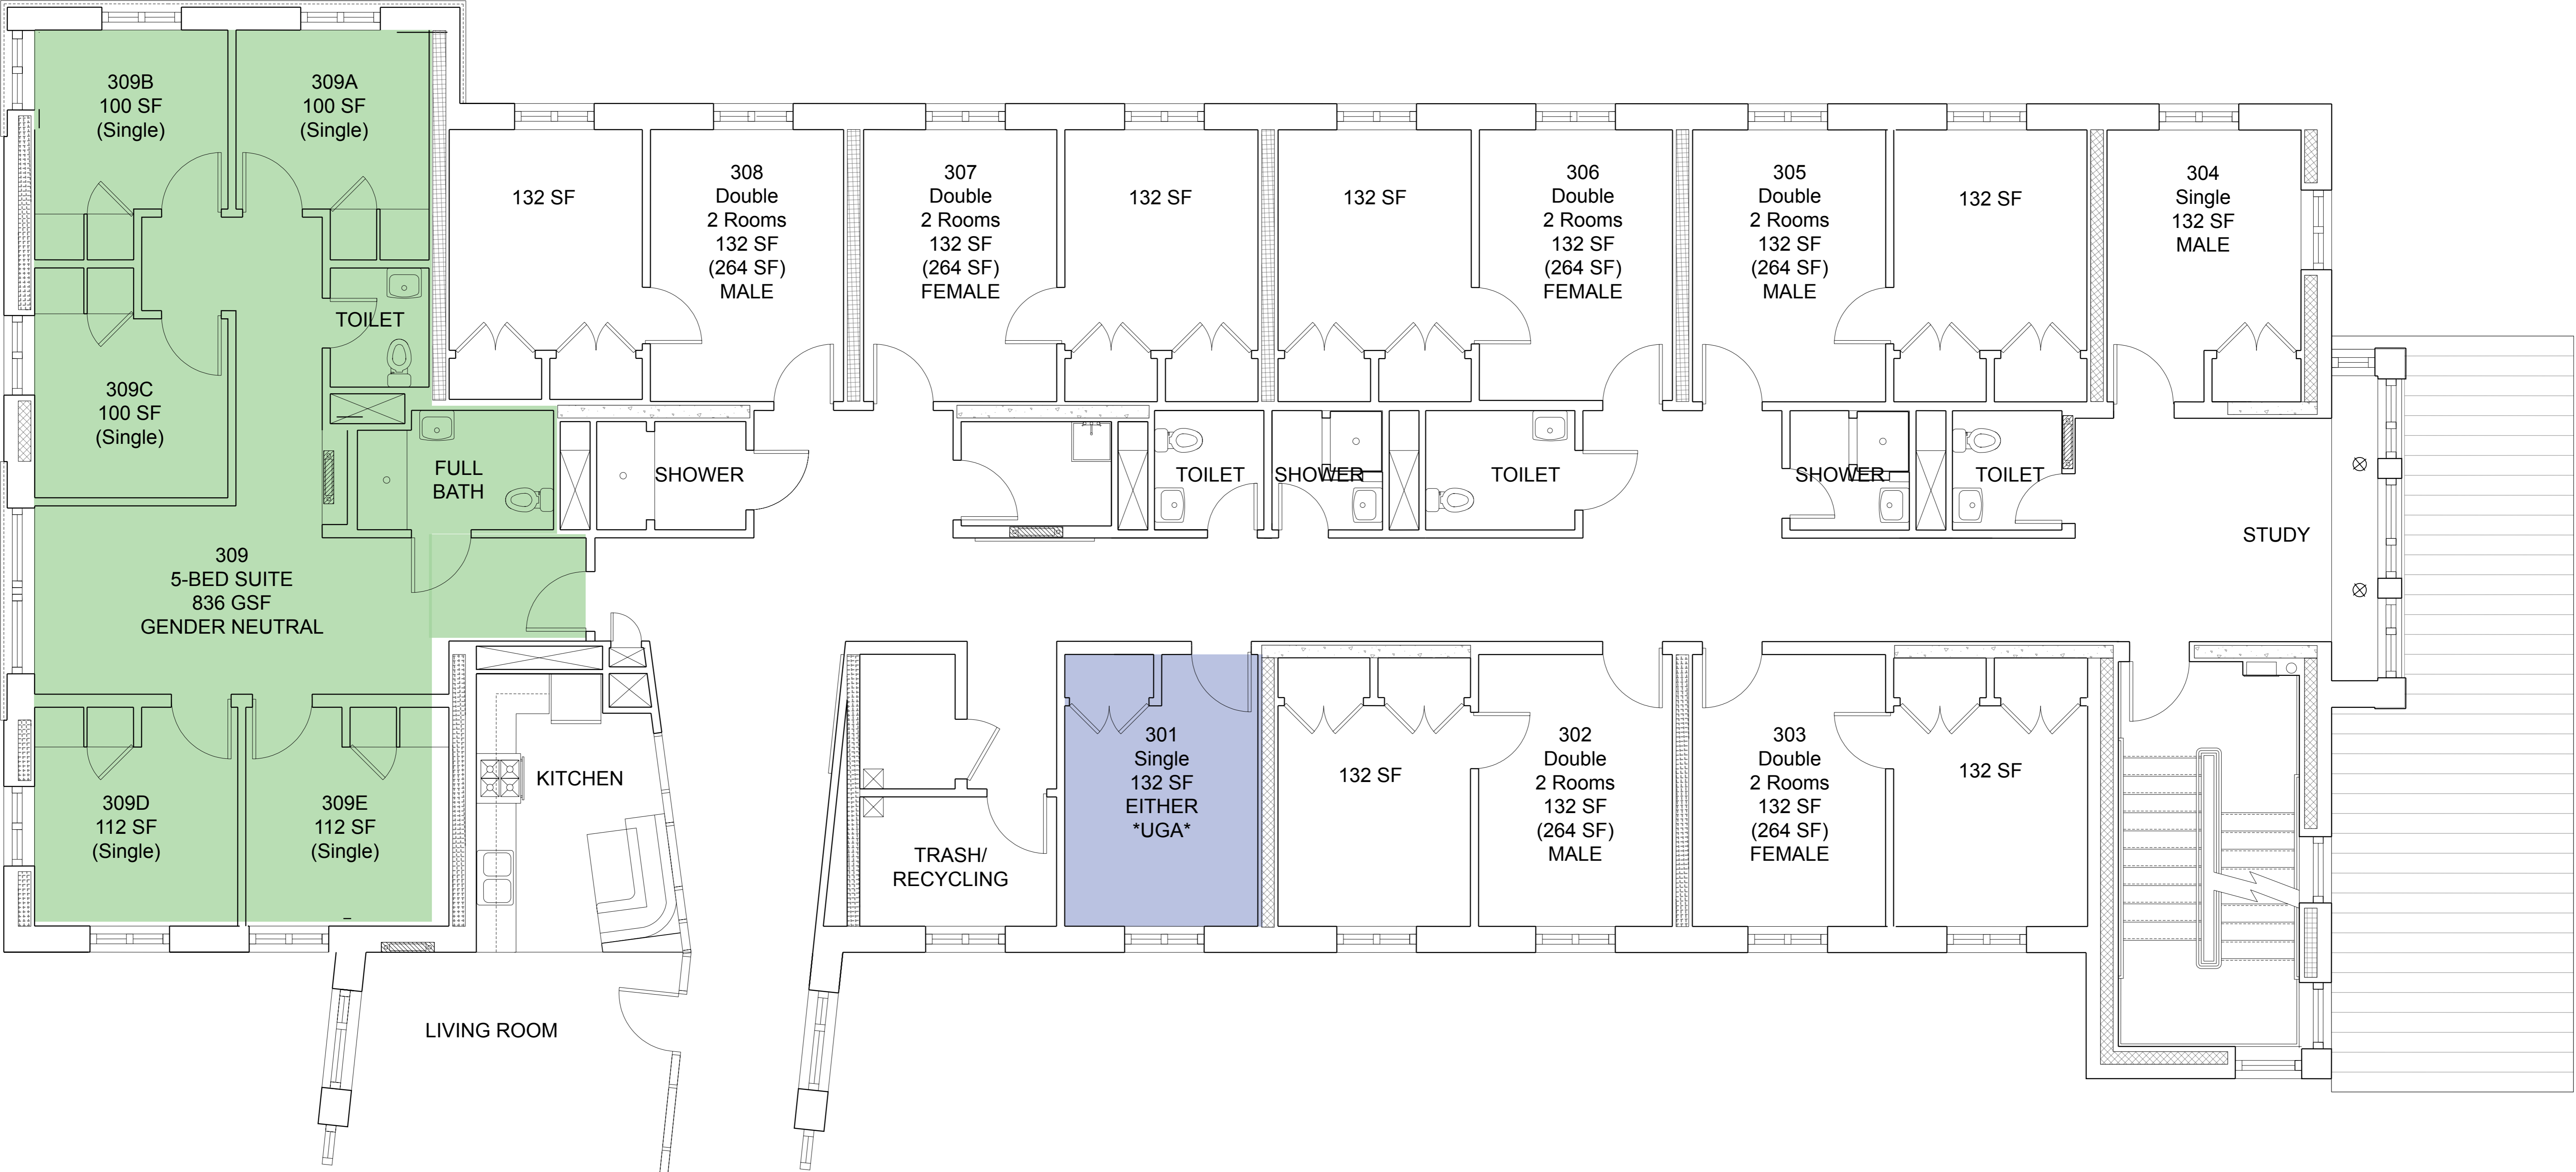

Thomas - Third Floor

Square footage is approximate. Floor plans subject to change.

Blue shaded rooms are not available for Room Draw.
Green Shaded rooms are Gender Neutral Suites and will be available during Room Draw.