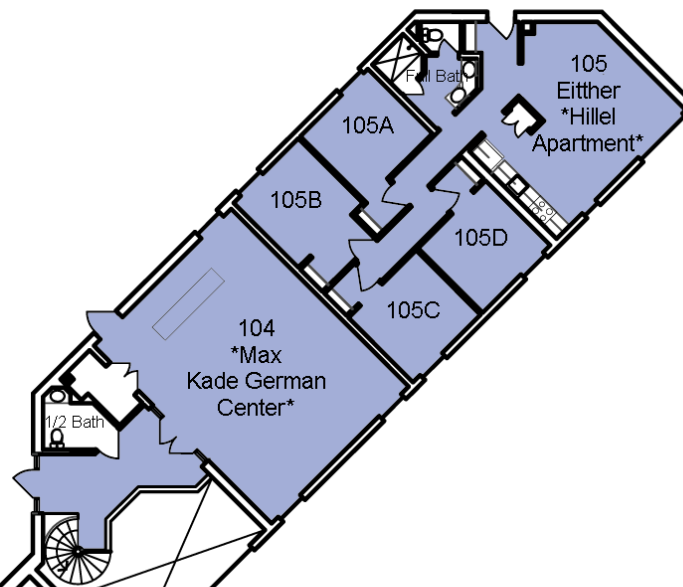

Maxwell - First Floor

Square footage is approximate. Floor plans subject to change.

Blue shaded rooms are not available for Room Draw.
Green shaded rooms are Gender Neutral apartments
available at room draw.

Each Apartment Contains the following:

- 4 Seperate Bedrooms (100 sq ft each)
- Full Kitchen
- Full Bath
- Living Room
- Cable Television
- Carpeting