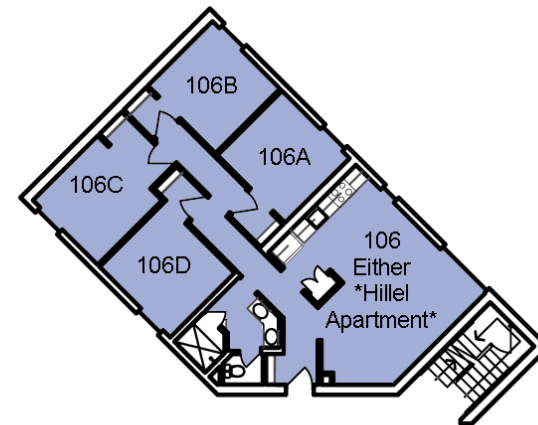

Maxwell - First Floor

Square footage is approximate. Floor plans subject to change.

Blue shaded rooms are not available for Room Draw.
Green shaded rooms are Gender Neutral apartments
available at room draw.

Each Apartment Contains the following:

- 4 Seperate Bedrooms (100 sq ft each)
- Full Kitchen
- Full Bath
- Living Room
- Cable Television
- Carpeting