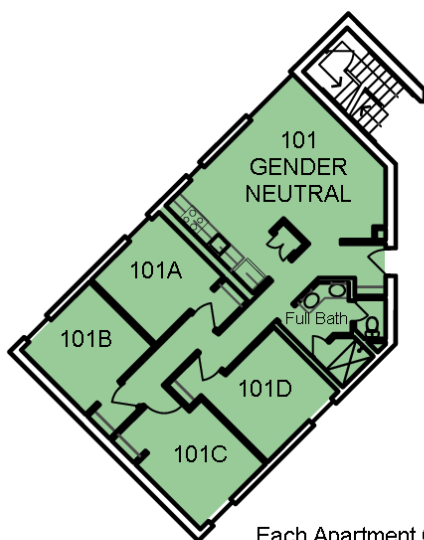

Maxwell - First Floor

Square footage is approximate. Floor plans subject to change.

Blue shaded rooms are not available for Room Draw.
Green shaded rooms are Gender Neutral apartments
available at room draw.

Each Apartment Contains the following:

- 4 Seperate Bedrooms (100 sq ft each)
- Full Kitchen
- Full Bath
- Living Room
- Cable Television
- Carpeting