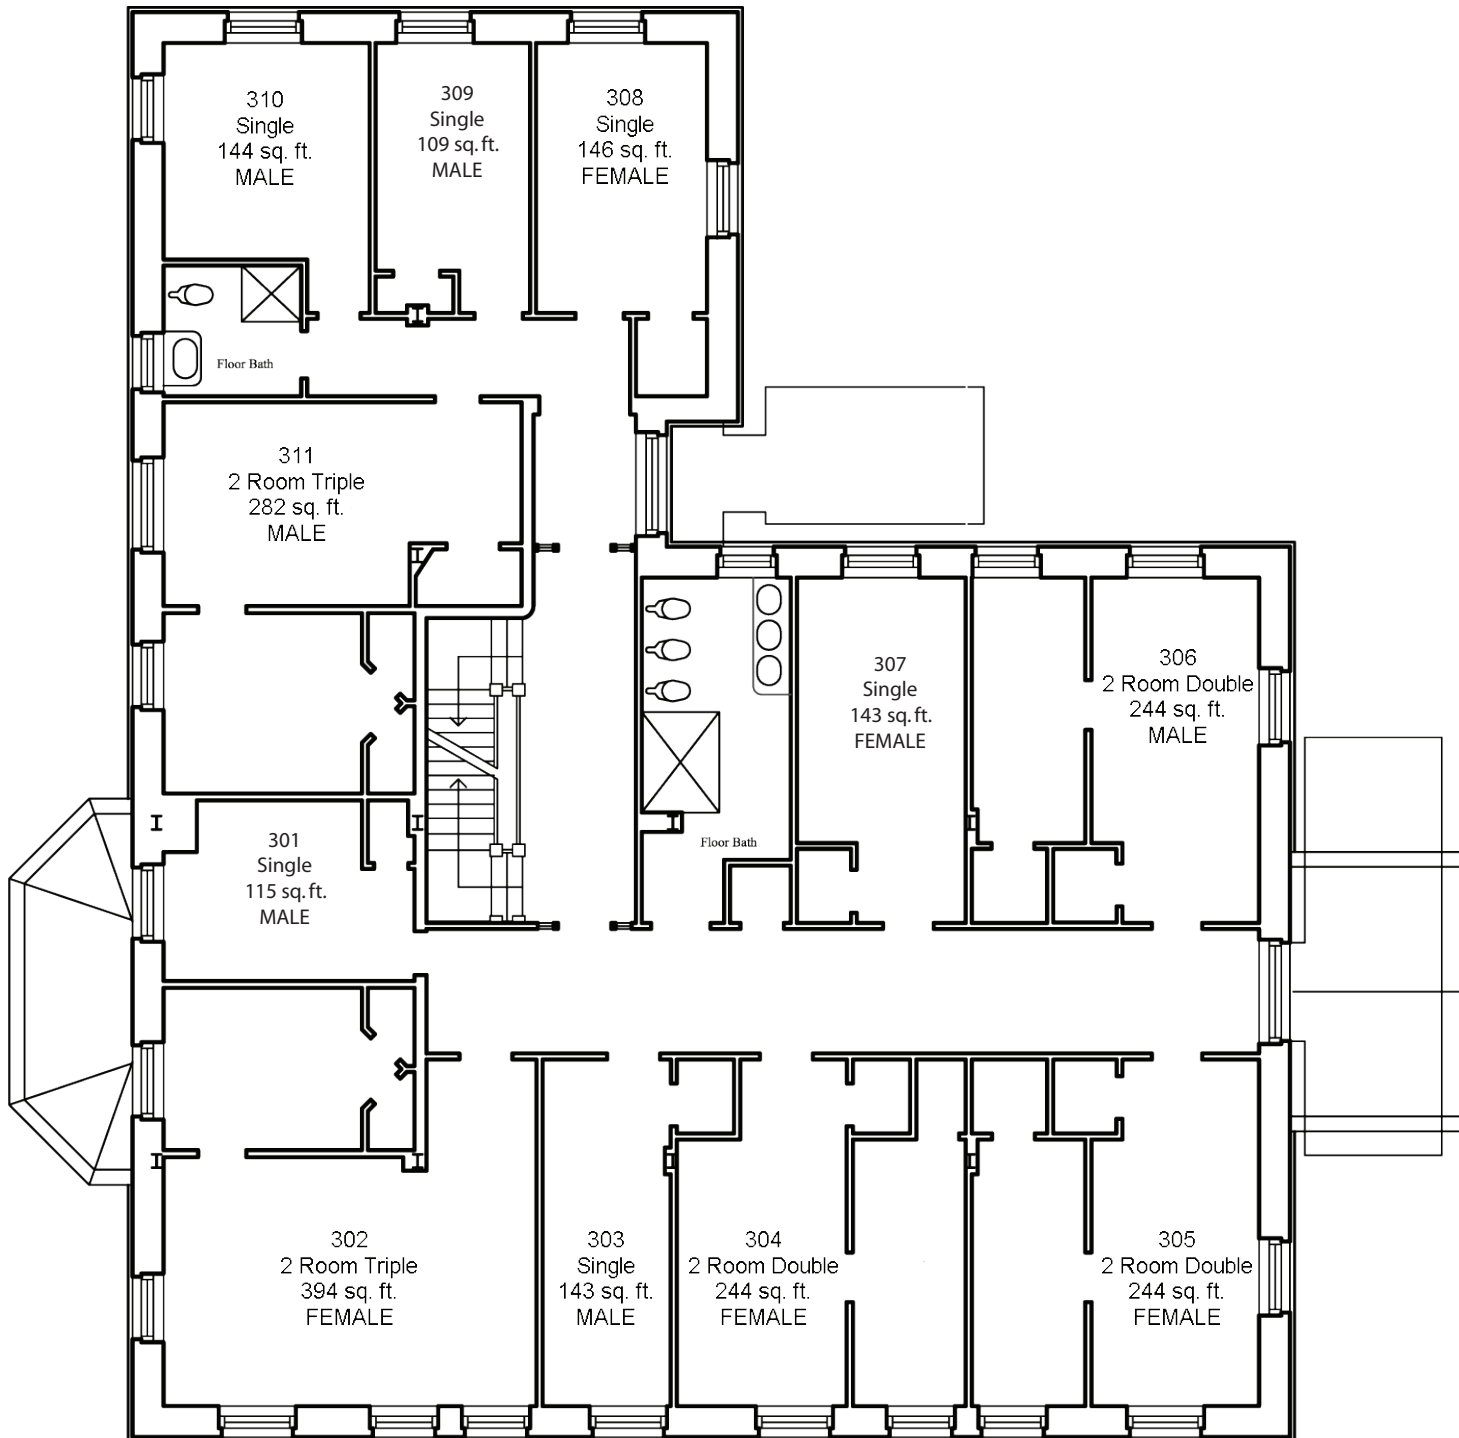

South Mass - Third Floor

Square footage is approximate. Floor plans subject to change.

Blue shaded rooms are not available for Room Draw

**** The women's bathroom on this floor is locked. ****