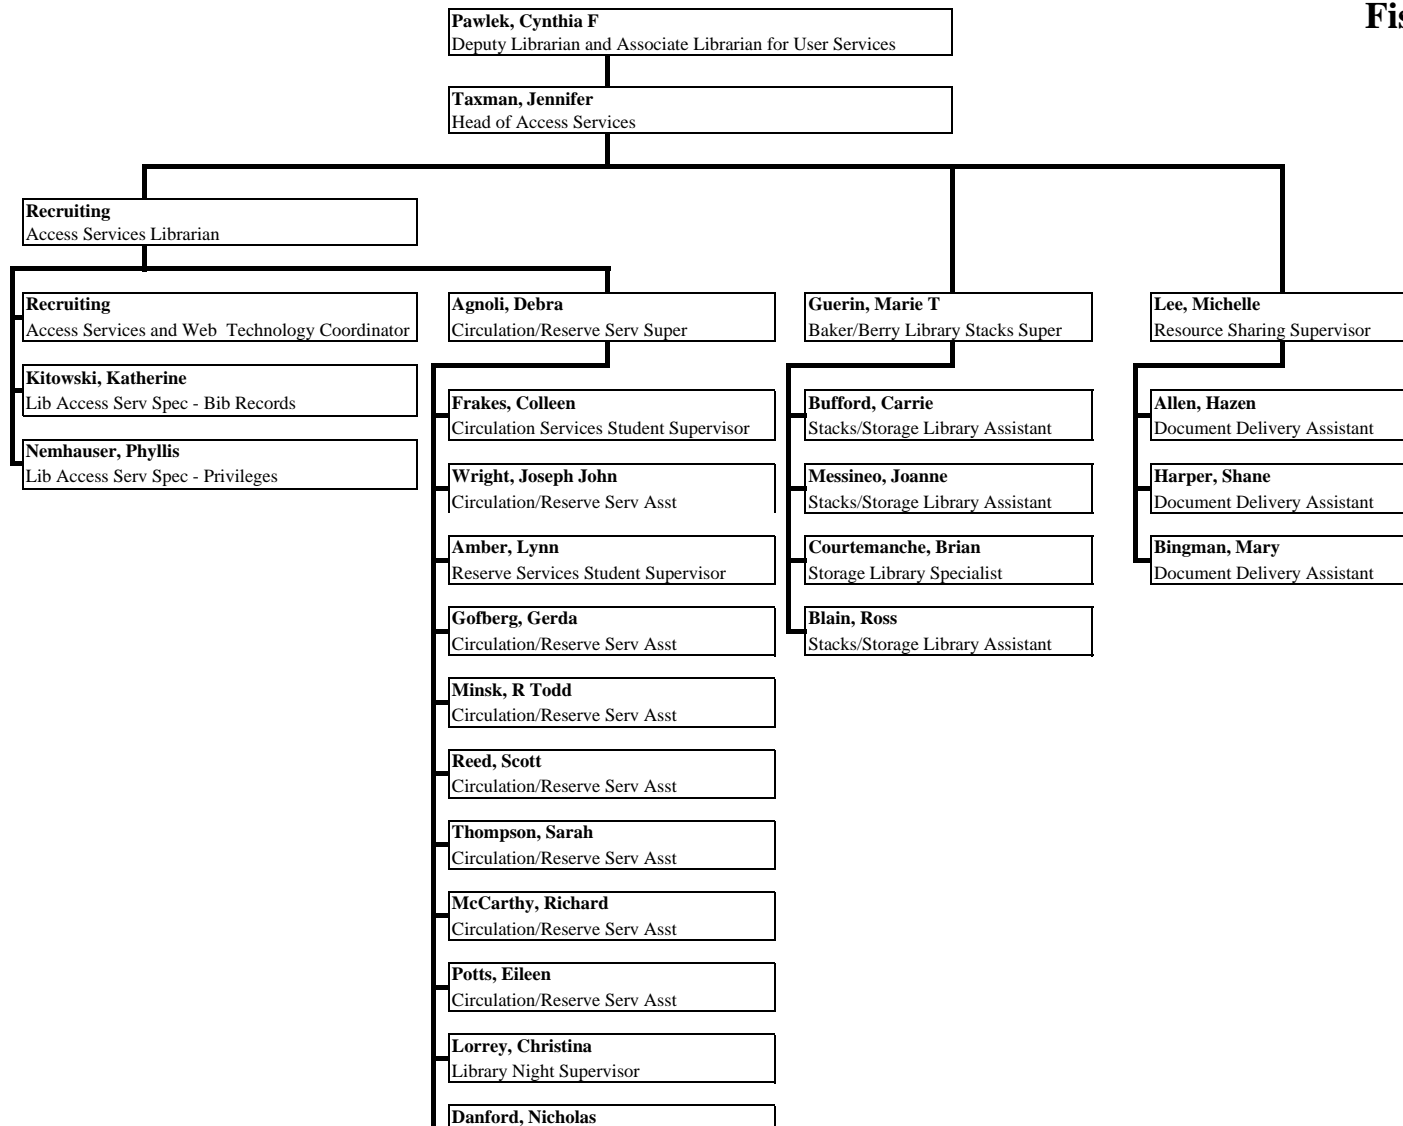

Dartmouth College Library Organization Chart

Baker-Berry Access Services

Fiscal Year 2010

Dartmouth College Library Organization Chart

Library Night Supervisor _____

Baker-Berry Access Services

Fiscal Year 2010