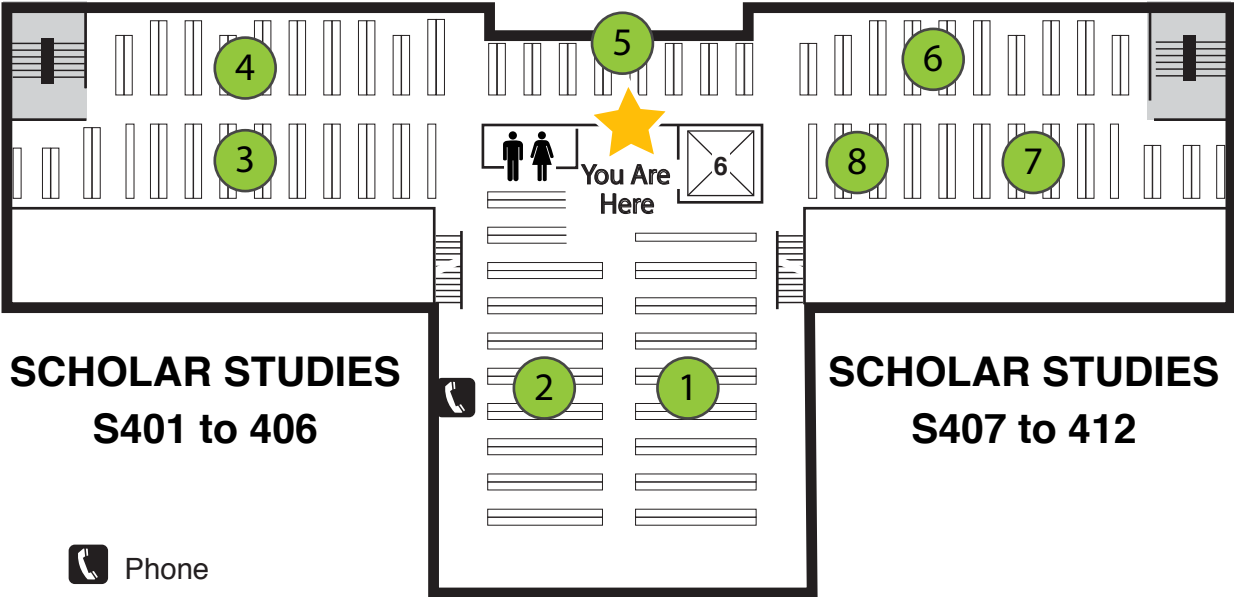

STACKS COLLECTIONS GUIDE

LEVEL 4

- Phone
- Non-Public Areas
- Restrooms

- 1** PD to PG3337
- 2** PG3337 to PK2659
- 3** PK2600 to PN94
- 4** PN94 to PN1993
- 5** PN1993 to PN1993.7
- 6** PN1993.7 to PN2287
- 7** PN2287 to PN End
- 8** PD-PN Oversize