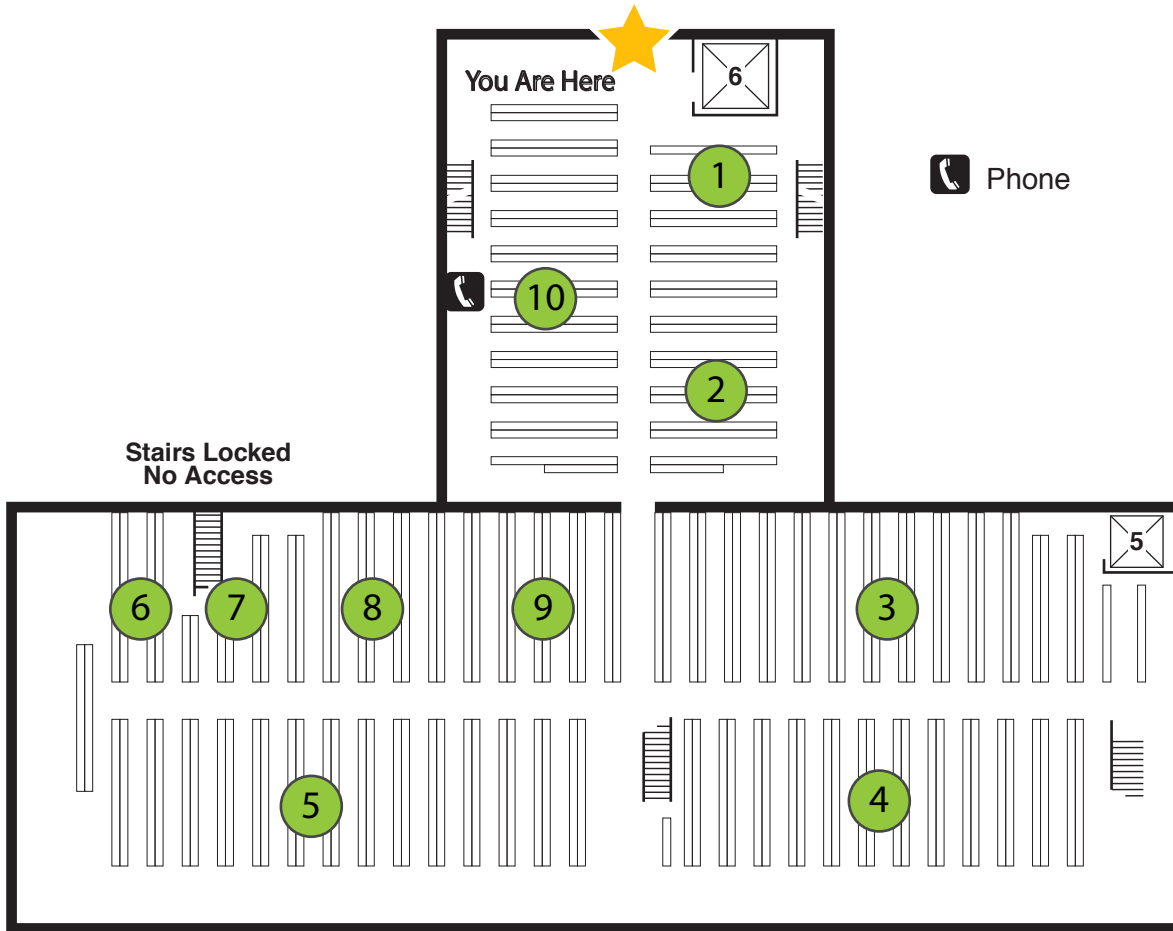

STACKS COLLECTIONS GUIDE

LEVEL A and ANNEX A

- 1** DT/161 to DX
- 4** F/116 to F2810
- 7** Baker Stack Levels A&B
Oversize for C-GV
- 2** E to E123.C659
- 5** F2810 to GV939
- 8** Old Dart B
- 3** E123.C66 to F/116
- 6** GV939 to GV End
- 9** Old Dart H to H471
- 10** Old Dart H471 to End