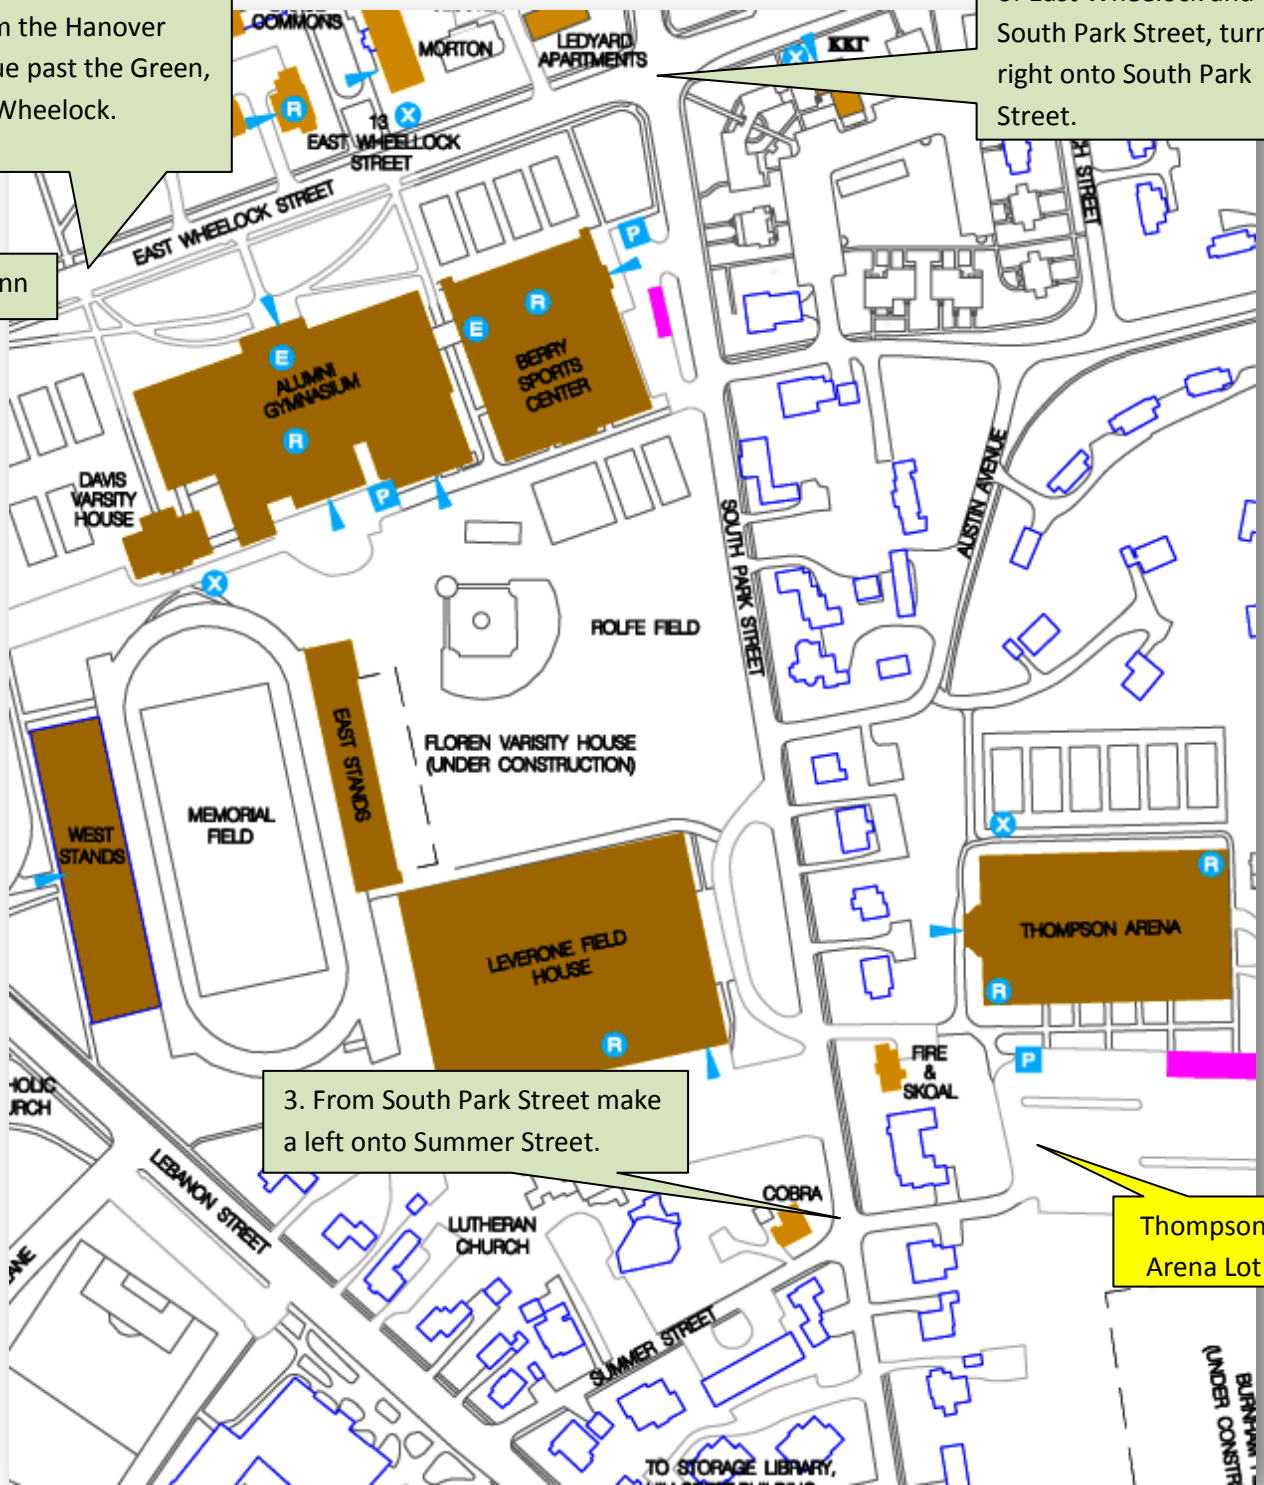

Thompson Arena Lot

1. This is East Wheelock Street. From the Hanover Inn, continue past the Green, staying on Wheelock.

2. At the intersection of East Wheelock and South Park Street, turn right onto South Park Street.

Hanover Inn

3. From South Park Street make a left onto Summer Street.

Thompson Arena Lot