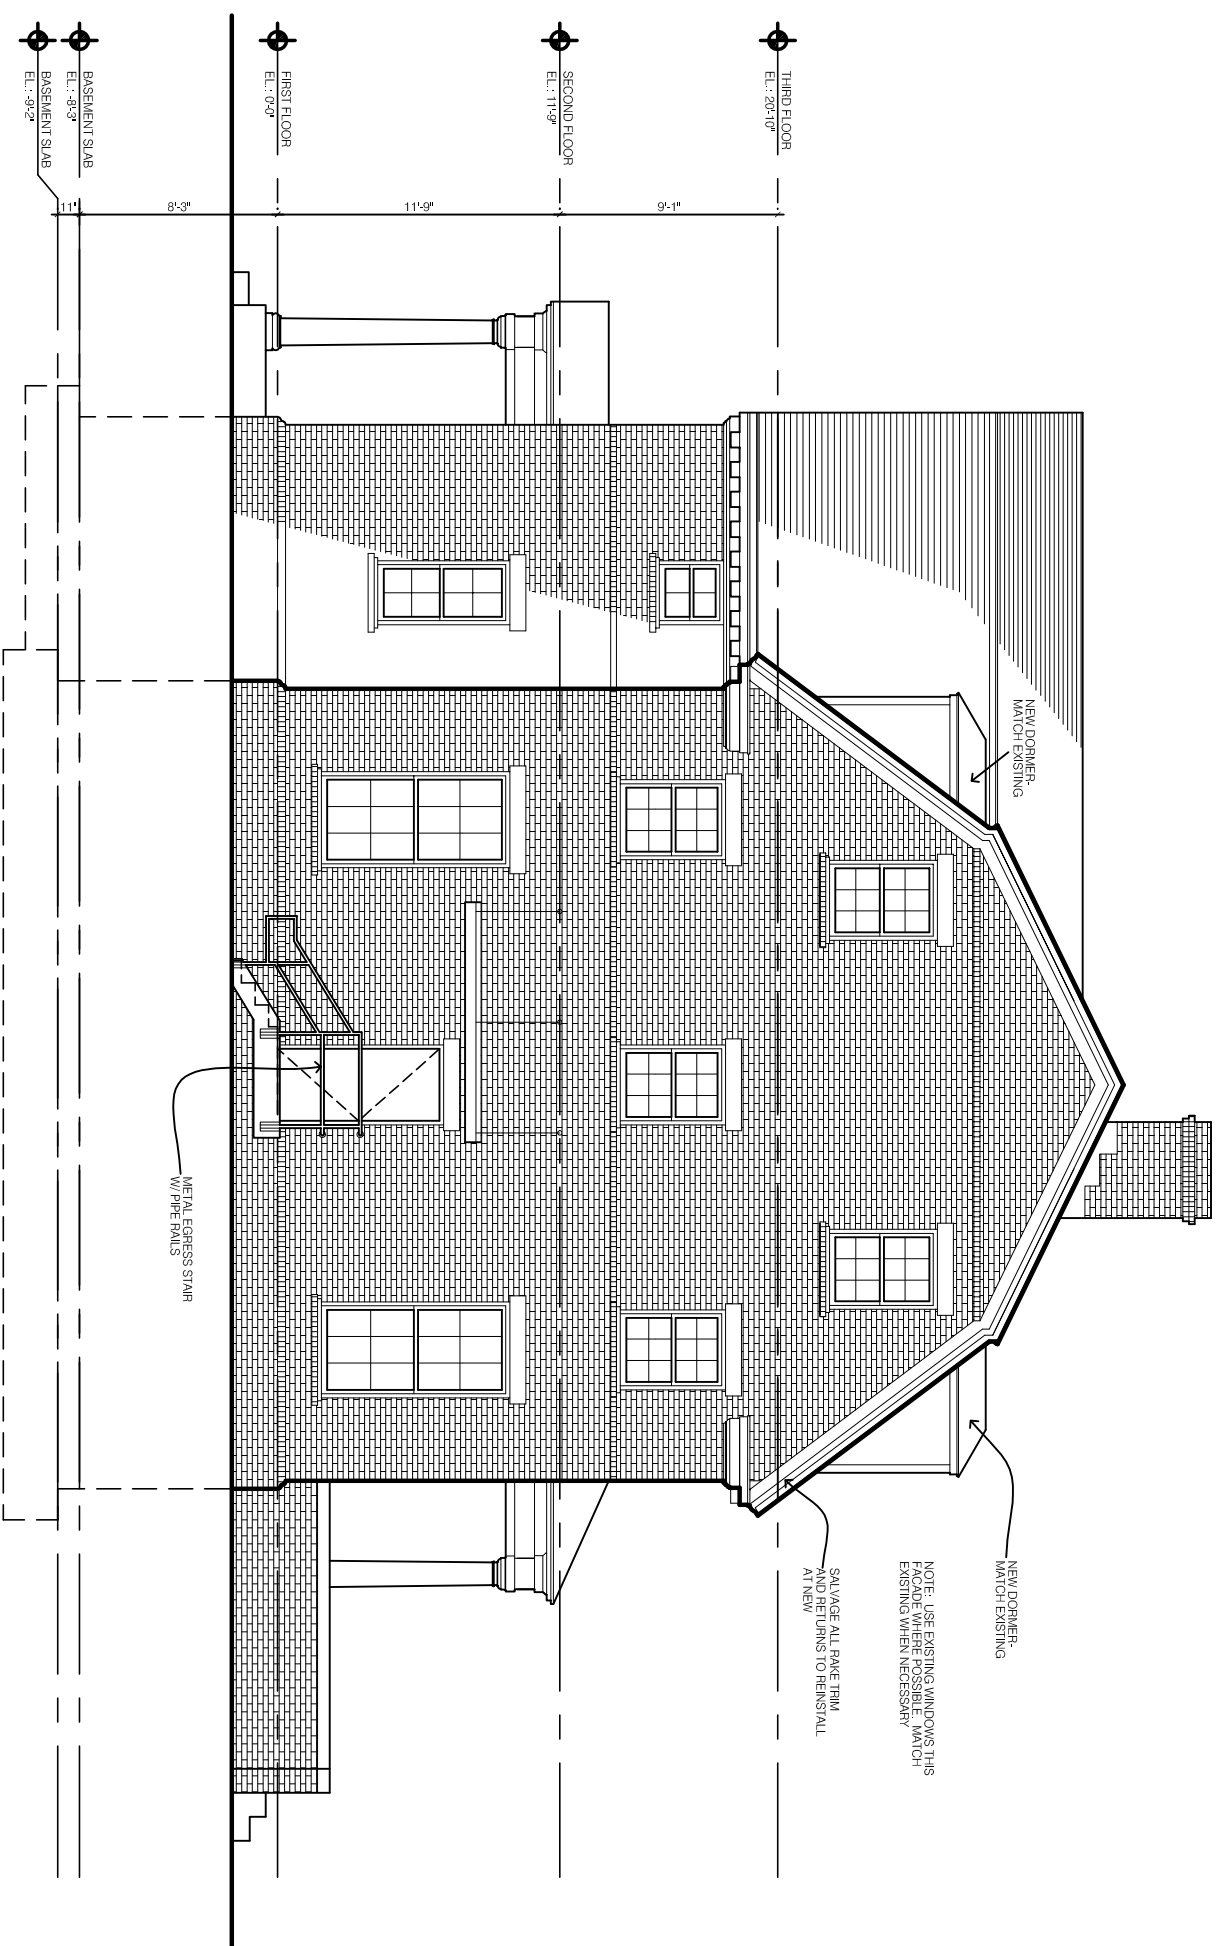

# DESIGN-BUILD STUDIO

a r c h i t e c t u r e

**BONES GATE**  
10 Webster Ave.  
Hanover, NH 03755  
**PROPOSED WEST ELEVATION**

SCALE 1/8" = 1'-0" 1-29-05