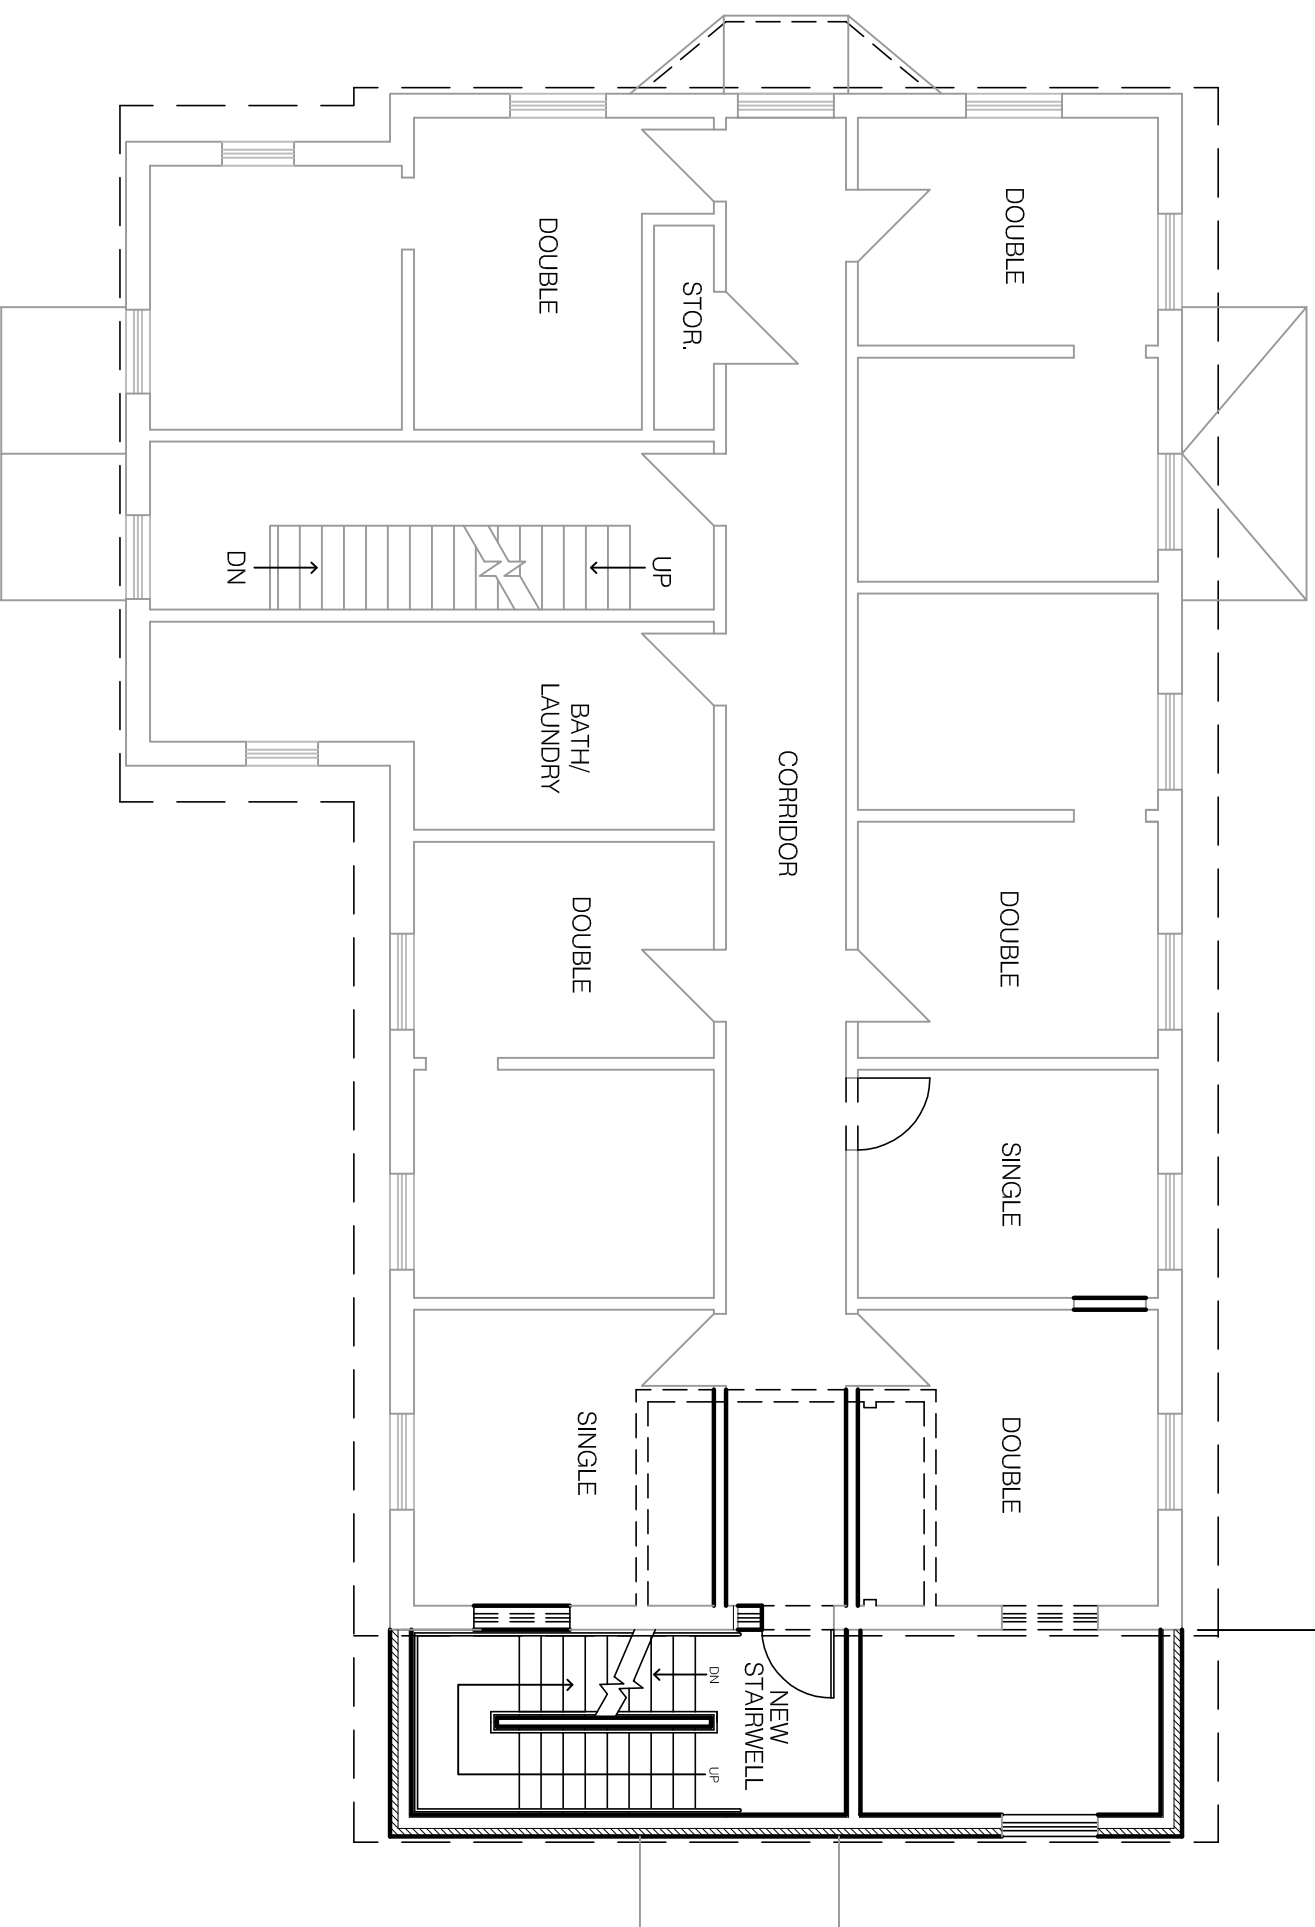

← EXISTING BUILDING | NEW CONSTRUCTION →

1280 turnpike road
norwich vermont 05055
design-build@valley.net
T 802.649.5533
F 802.649.5599

DESIGN-BUILD STUDIO

a r c h i t e c t u r e

BONES GATE
10 Webster Ave.
Hanover, NH 03755

PROPOSED SECOND FLOOR PLAN

SCALE 1/8"=1'-0"

1-29-05