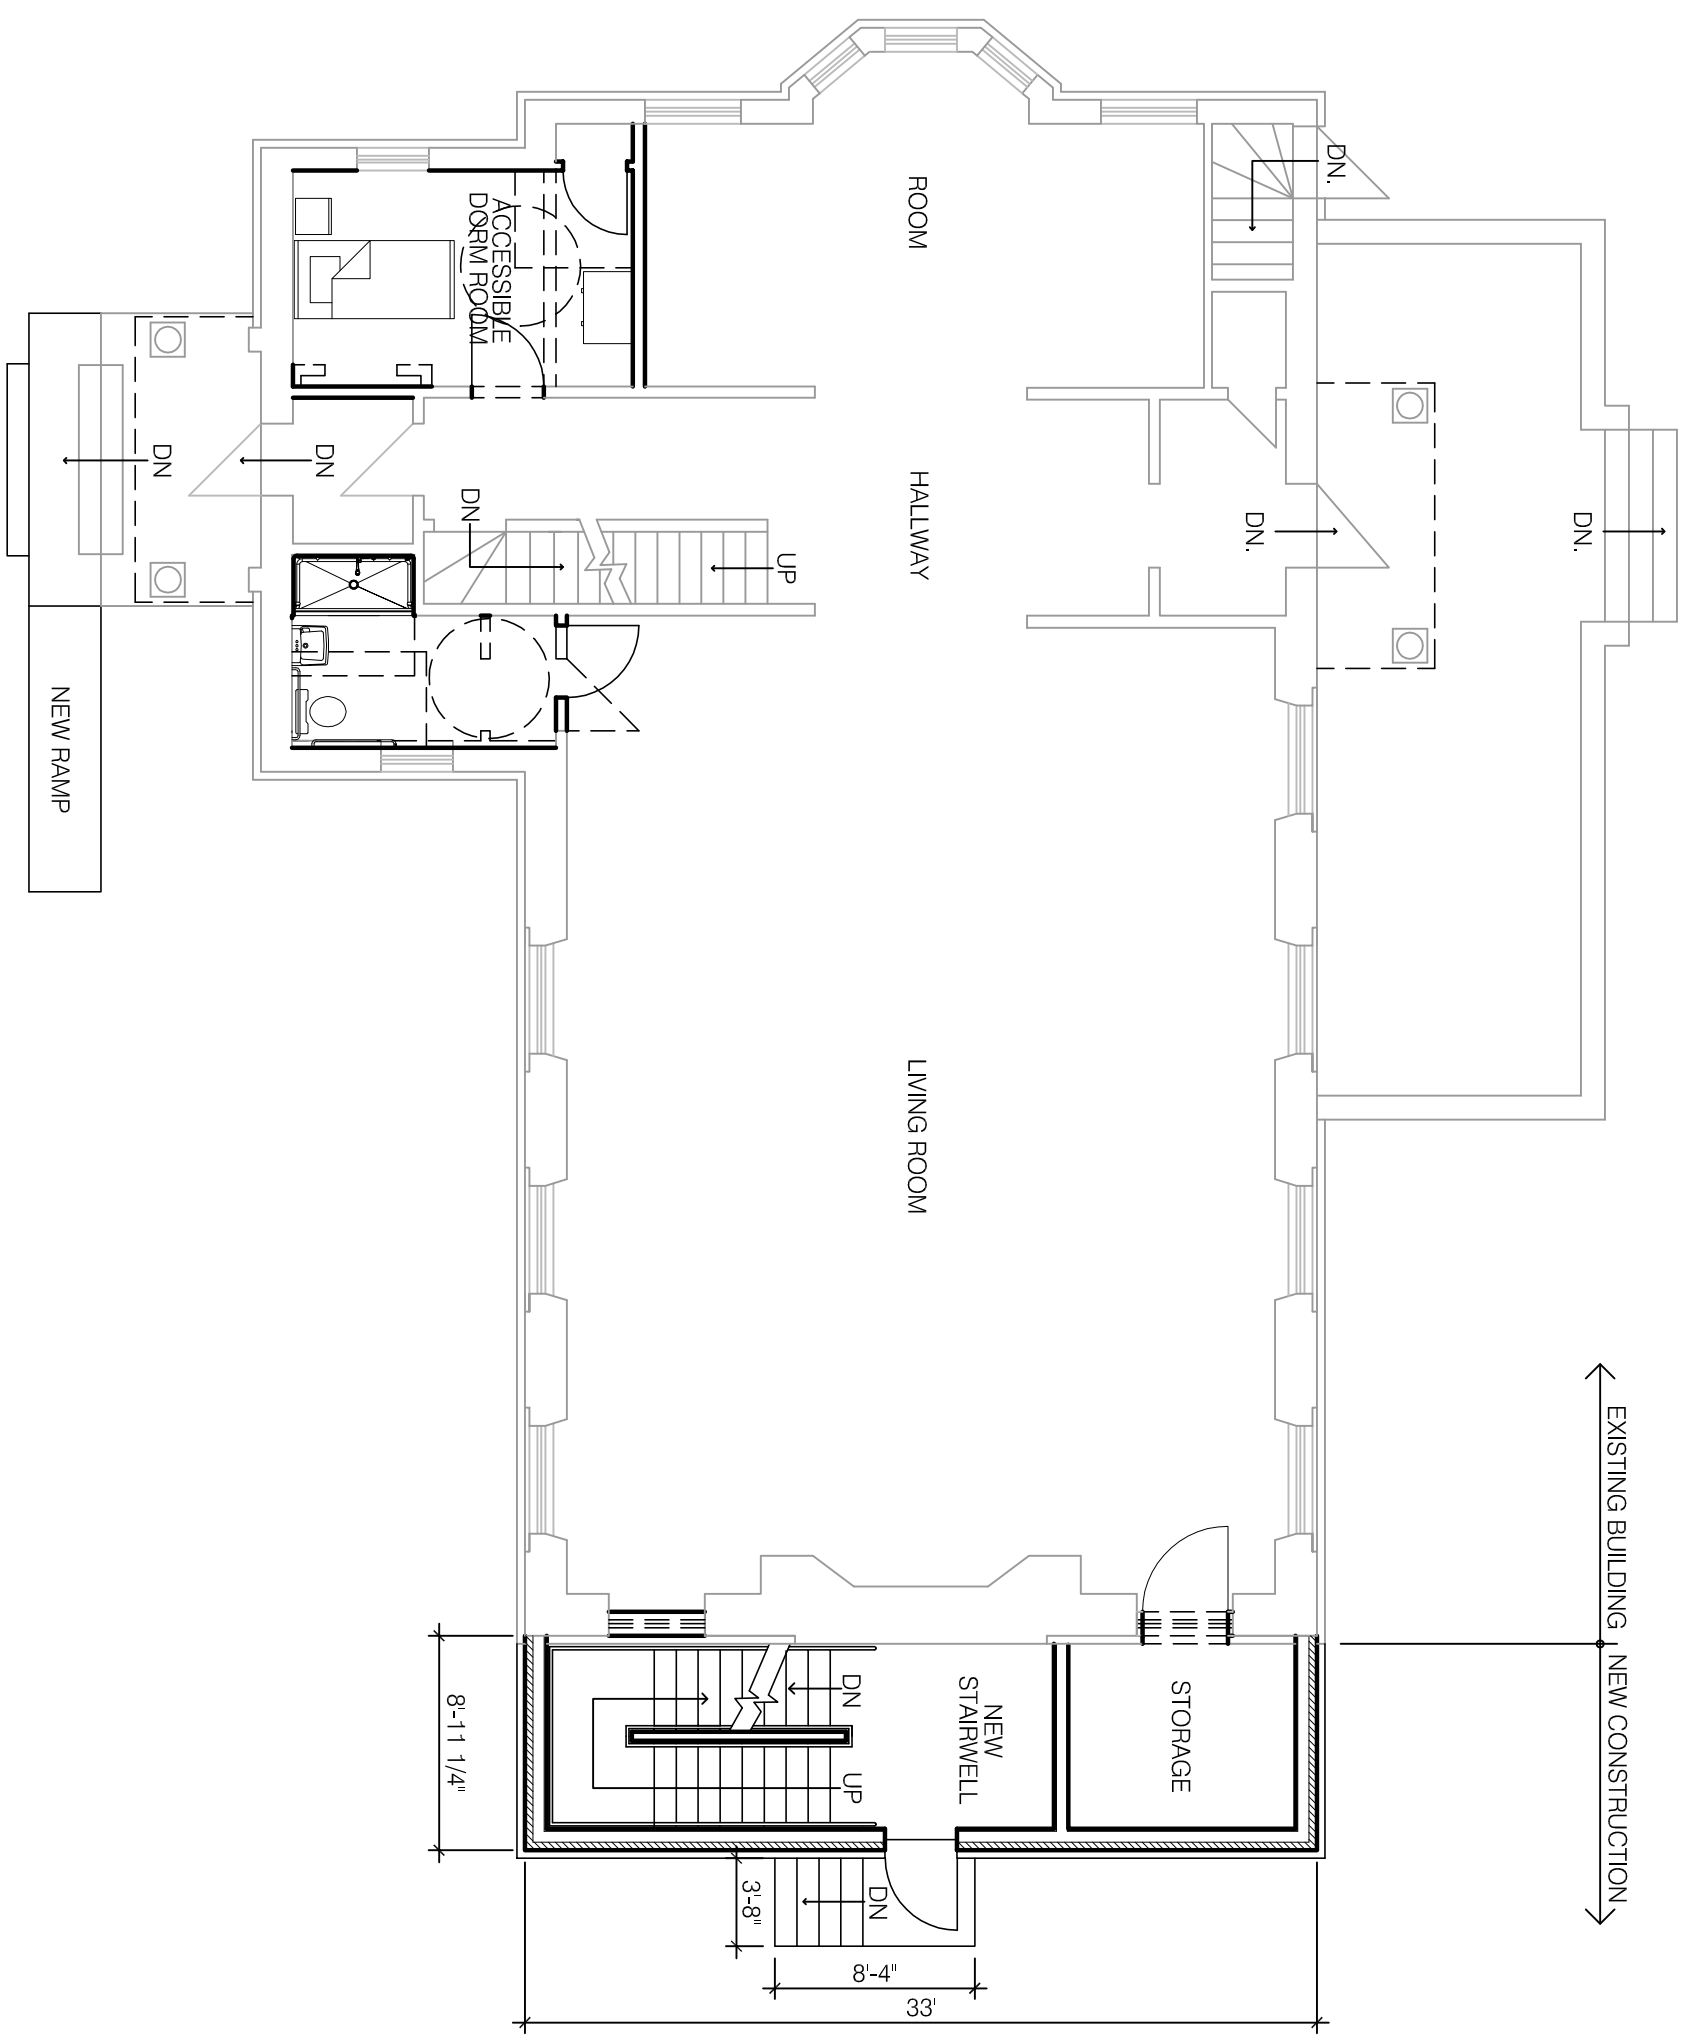

1280 turnpike road
 norwich vermont 05055
 design-build@valley.net
 T 802.649.5533
 F 802.649.5599

DESIGN-BUILD STUDIO
 a r c h i t e c t u r e

BONES GATE
 10 Webster Ave.
 Hanover, NH 03755
PROPOSED GROUND FLOOR PLAN
 SCALE 1/8"=1'-0" 1-29-05