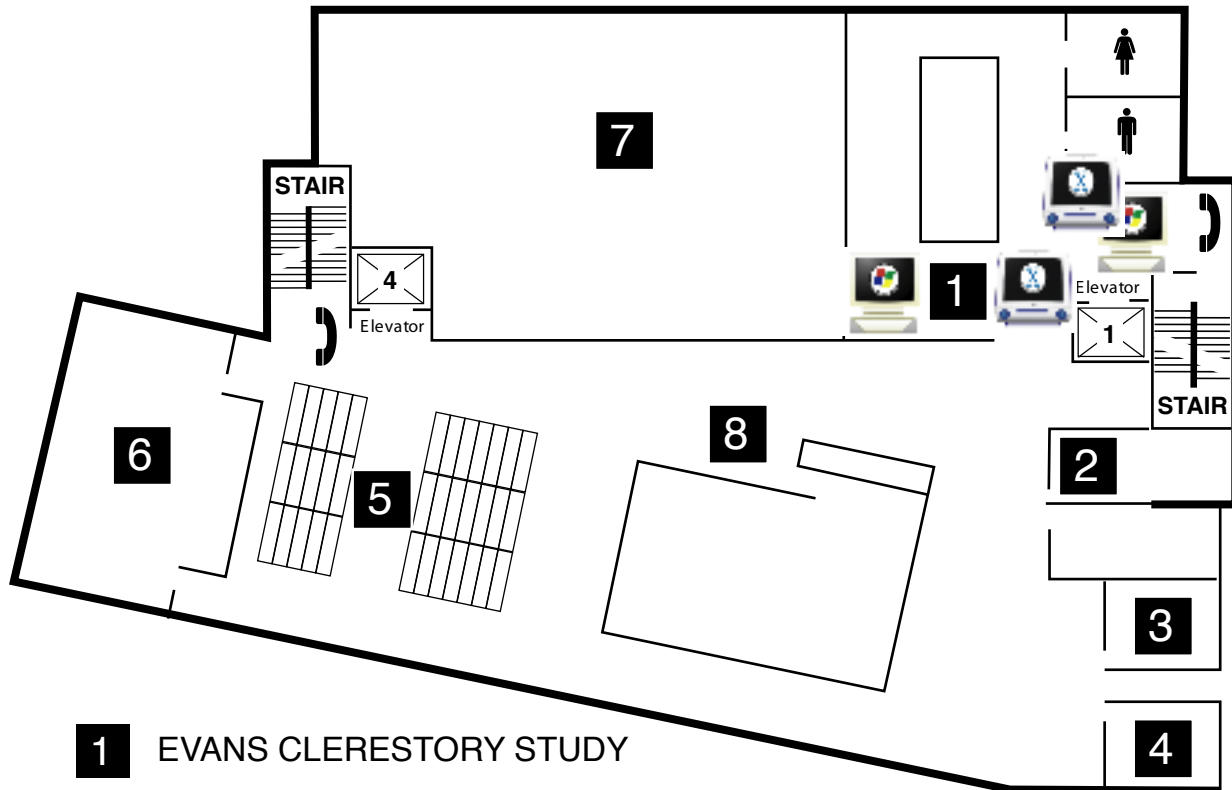

BERRY FLOOR GUIDE

LEVEL 2: PUBLIC COMPUTER CLUSTERS

- 1** EVANS CLERESTORY STUDY
- 2** PROJECT ROOM 279
- 3** WOLF SEMINAR ROOM 277
- 4** FISHBEIN ROOM 276
- 5** MICROFORM/VIDEO COLLECTIONS
- 6** STARR INSTRUCTIONAL CENTER
- 7** EVANS MAP ROOM
- 8** JONES MEDIA CENTER

Elevator 1: Levels 1-4
Elevator 2: Levels LL (Print Output Window, Classrooms L01-L02), G, 1
Elevator 4: Lower Level Collections, Levels LL-4

Elevator 6: Levels 1-7
Elevator 5: Levels A, B

Elevator 7: All Levels