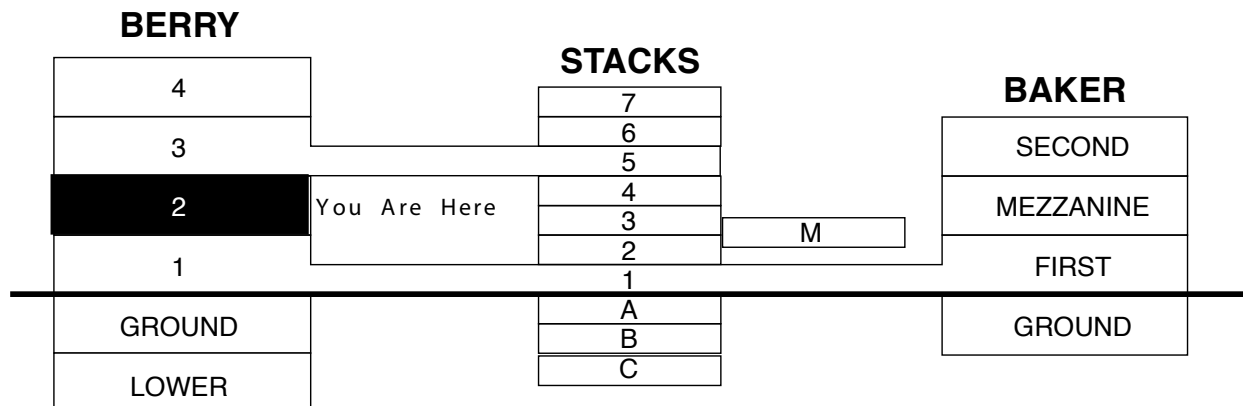

BERRY FLOOR GUIDE

LEVEL 2: PUBLIC COMPUTER CLUSTERS

- 1** EVANS CLERESTORY STUDY
- 2** PROJECT ROOM 279
- 3** WOLF SEMINAR ROOM 277
- 4** FISHBEIN ROOM 276
- 5** MICROFORM/VIDEO COLLECTIONS
- 6** STARR INSTRUCTIONAL CENTER
- 7** EVANS MAP ROOM
- 8** JONES MEDIA CENTER

Elevator 1: Levels 1-4
Elevator 2: Levels LL (Print Output Window, Classrooms L01-L02), G, 1
Elevator 4: Lower Level Collections, Levels LL-4

Elevator 6: Levels 1-7
Elevator 5: Levels A, B

Elevator 7: All Levels