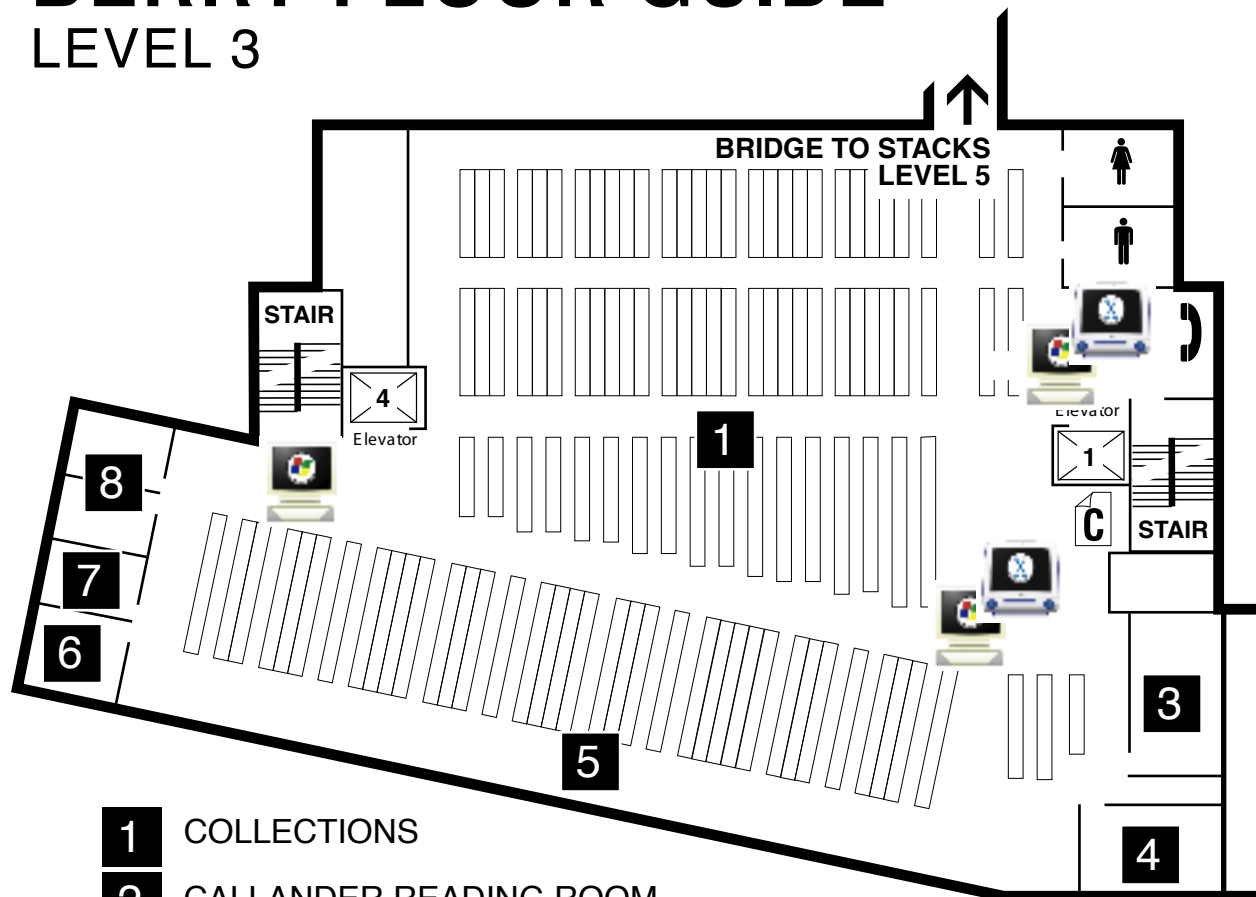

BERRY FLOOR GUIDE

LEVEL 3

- 1** COLLECTIONS
- 2** CALLANDER READING ROOM
- 3** SEMINAR ROOM 371
- 4** WHITCOMB SEMINAR ROOM 370
- 5** STUDY AREAS
- 6** GROUP STUDY ROOM 368
- 7** GROUP STUDY ROOM 367
- 8** MEDIA PRODUCTION

Elevator 1: Levels 1-4
Elevator 2: Levels LL (Print Output Window, Classrooms L01-L02), G, 1
Elevator 4: Lower Level Collections, Levels LL-4

Elevator 6: Levels 1-7
Elevator 5: Levels A, B

Elevator 7: All Levels