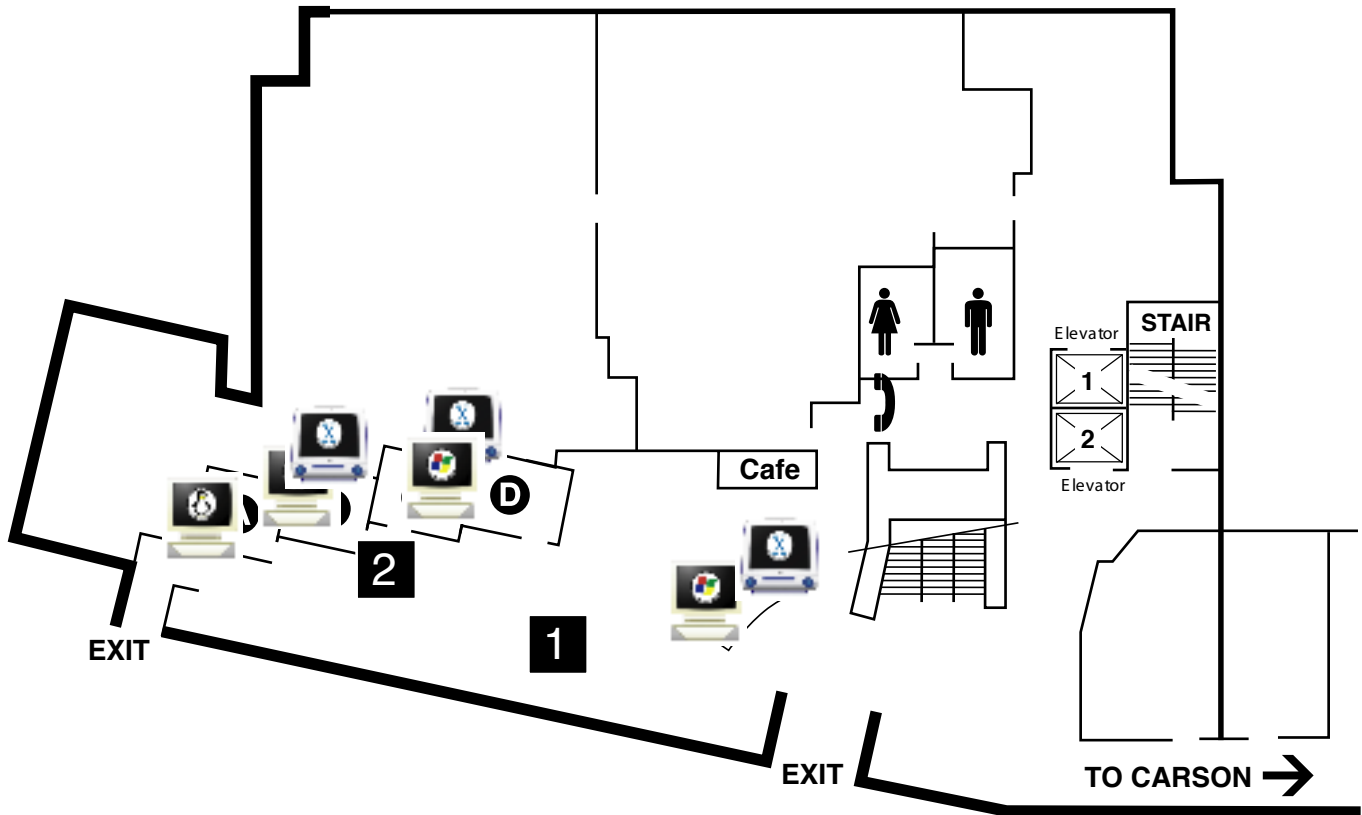

# BERRY FLOOR GUIDE

## GROUND LEVEL: PUBLIC COMPUTER CLUSTERS

- 1** NOVACK CAFE
- 2** STUDY ROOMS / PUBLIC COMPUTERS

- A** Nathanson Room
- B** Room 71
- C** Beach Room
- D** Class of 1969 Room

**Elevator 1:** Levels 1-4  
**Elevator 2:** Levels LL ( Print Output Window, Classrooms L01-L02), G, 1  
**Elevator 4:** Lower Level Collections, Levels LL-4

**Elevator 6:** Levels 1-7  
**Elevator 5:** Levels A, B

**Elevator 7:** All Levels