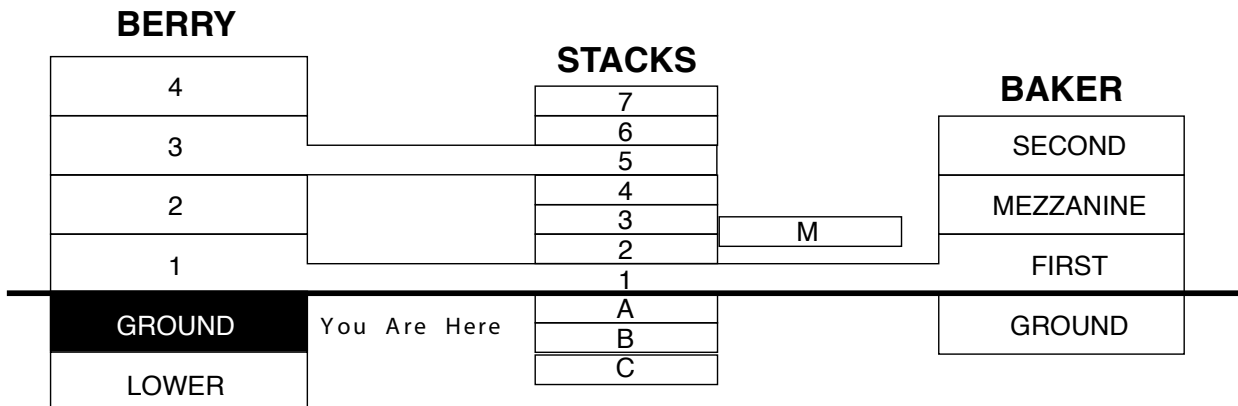

# BERRY FLOOR GUIDE

## GROUND LEVEL: PUBLIC COMPUTER CLUSTERS

- 1** NOVACK CAFE
- 2** STUDY ROOMS / PUBLIC COMPUTERS

- A** Nathanson Room
- B** Room 71
- C** Beach Room
- D** Class of 1969 Room

**Elevator 1:** Levels 1-4  
**Elevator 2:** Levels LL ( Print Output Window, Classrooms L01-L02), G, 1  
**Elevator 4:** Lower Level Collections, Levels LL-4

**Elevator 6:** Levels 1-7  
**Elevator 5:** Levels A, B

**Elevator 7:** All Levels