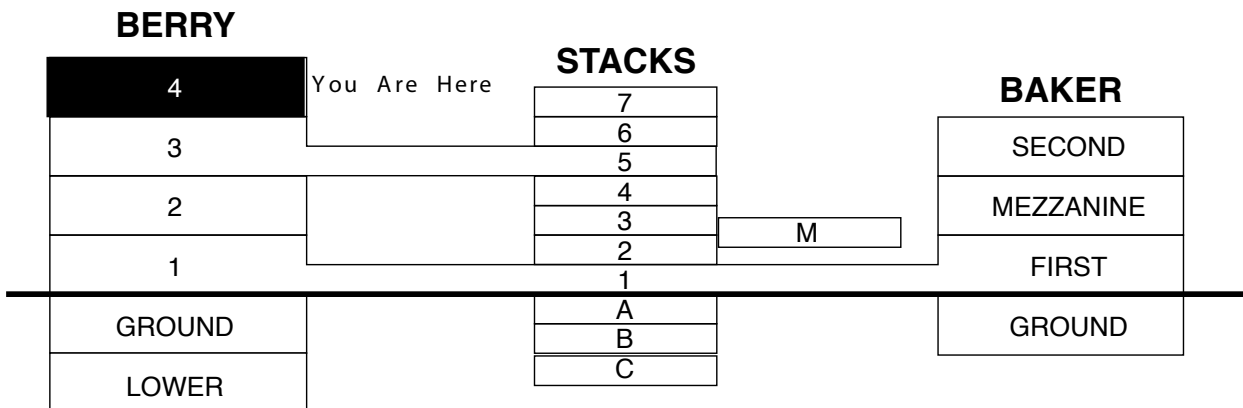

BERRY FLOOR GUIDE

LEVEL 4: PUBLIC COMPUTER CLUSTERS

- 1** STUDY AREAS
- 2** GROUP STUDY ROOM 406
- 3** GROUP STUDY ROOM 405
- 4** RESERVED STUDY ROOM 404
- 5** COLLECTIONS
- 6** CLASS OF 1944 PLACE

Elevator 1: Levels 1-4
Elevator 2: Levels LL (Print Output Window, Classrooms L01-L02), G, 1
Elevator 4: Lower Level Collections, Levels LL-4

Elevator 6: Levels 1-7
Elevator 5: Levels A, B

Elevator 7: All Levels