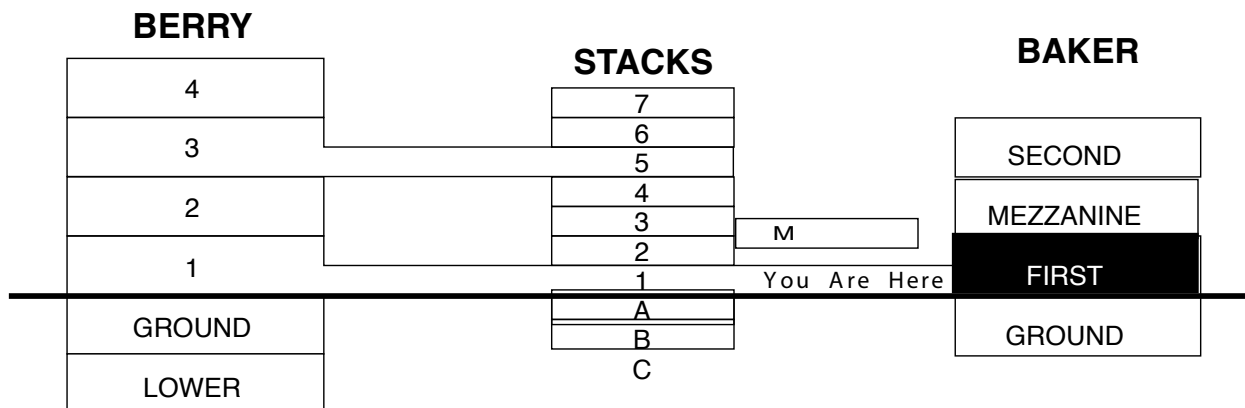

BAKER FLOOR GUIDE

LEVEL 1: PUBLIC COMPUTER CLUSTERS

- | | | | |
|----------|------------------------|----------|-----------------------------|
| 1 | 1902 ROOM | 6 | NEWS CENTER |
| 2 | COLLEGE HISTORY ROOM | 7 | CURRENT PERIODICALS |
| 3 | LIBRARY ADMINISTRATION | 8 | GOVERNMENT DOCUMENTS OFFICE |
| 4 | TREASURE ROOM | 9 | INTERLIBRARY LOAN OFFICE |
| 5 | CIRCULATION DESK | | |

Elevator 1: Levels 1-4
Elevator 2: Levels LL (Print Output Window, Classrooms L01-L02), G, 1
Elevator 4: Lower Level Collections, Levels LL-4

Elevator 6: Levels 1-7
Elevator 5: Levels A, B

Elevator 7: All Levels