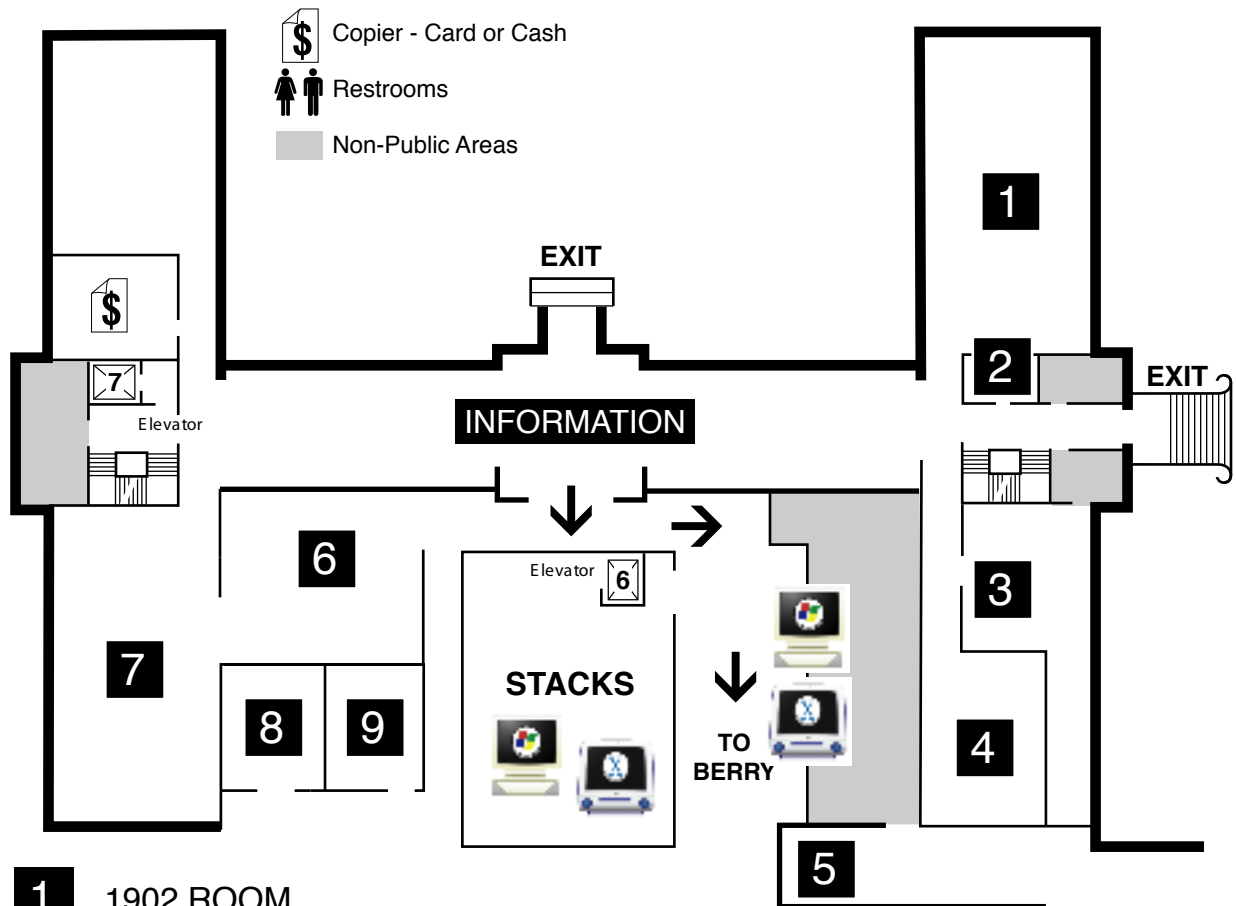

BAKER FLOOR GUIDE

LEVEL 1: PUBLIC COMPUTER CLUSTERS

- | | | | |
|----------|------------------------|----------|-----------------------------|
| 1 | 1902 ROOM | 6 | NEWS CENTER |
| 2 | COLLEGE HISTORY ROOM | 7 | CURRENT PERIODICALS |
| 3 | LIBRARY ADMINISTRATION | 8 | GOVERNMENT DOCUMENTS OFFICE |
| 4 | TREASURE ROOM | 9 | INTERLIBRARY LOAN OFFICE |
| 5 | CIRCULATION DESK | | |

Elevator 1: Levels 1-4
Elevator 2: Levels LL (Print Output Window, Classrooms L01-L02), G, 1
Elevator 4: Lower Level Collections, Levels LL-4

Elevator 6: Levels 1-7
Elevator 5: Levels A, B

Elevator 7: All Levels